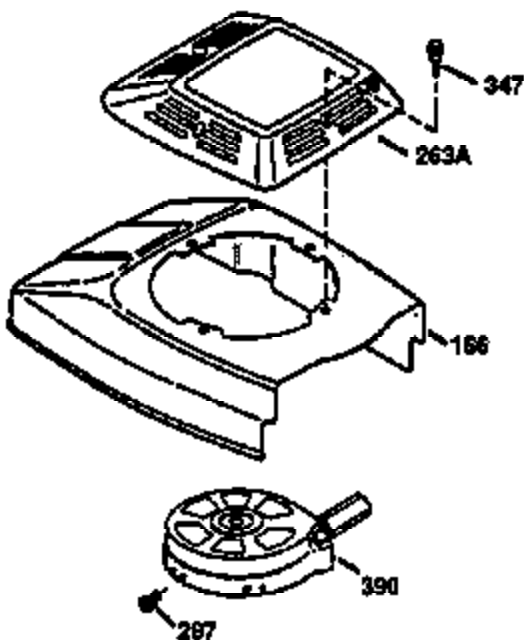

ILLUSTRATION SHOWS TYPICAL PARTS ONLY, ORDER BY PART NUMBER. PARTS NOT LISTED ARE SUPPLIED BY OEM.

Ref #	Part Number	Qty	Description
238	650932	2	Screw, 10-32 x 49/64"
239	34338	1	* Air Cleaner Gasket
245	35066	1	Air Cleaner Filter
250	35065	1	Air Cleaner Cover
260	36420A	1	Blower Housing
287	650926	2	Screw, 8-32 x 21/64"
300	35586	1	Fuel Tank (Incl. 292 & 301)
301	36246	1	Fuel Cap
390	590732	1	Rewind Starter (NOTE: This engine could have been built with 590738 starter. Refer to the design of the rope pulley strength ribs for part identification. Individual starter parts do not interchange. Refer to service bulletin 116.)
900	0		Replacement Engine NONE
900	0	1	Replacement S/B 750699A, order from 7 1-999