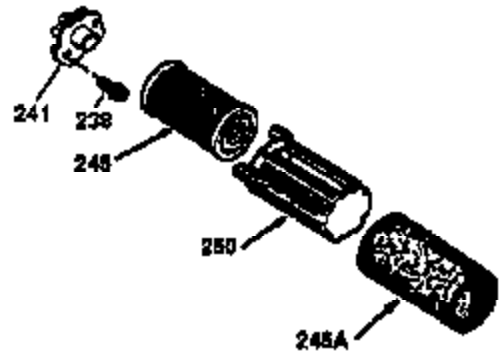

Ref #	Part Number	Qty	Description
19	36281	1	Extension Spring
69	35261	1	* Mounting Flange Gasket
70	35651E	1	Mounting Flange (Incl. 72 thru 83,306)
90	611112	1	Flywheel
182	6201	2	Screw, 1/4-28 x 7/8"
185	36544	1	Intake Pipe
186	34337	1	Governor Link
200	33131A	1	Control Bracket (Incl. 202 thru 206)
209	30200	2	Screw, 10-24 x 9/16"
223	650451	2	Screw, 1/4-20 x 1"
238	650806	2	Screw, 10-32 x 5/8"
245	37116	1	Air Filter (Poly)
245A	37117	1	Breather Filter (Poly)
250	37118	1	Air Cleaner Cover (Black)
275	36473	1	Muffler (Incl. 277)
277	650988	2	Screw, 1/4-20 x 2-5/16"
278	28562	1	Spacer
416	36085	1	Spark Arrestor Kit (Incl. 417)(Optional)
417	650821	1	Screw, 10-32 x 1/2" (Optional)