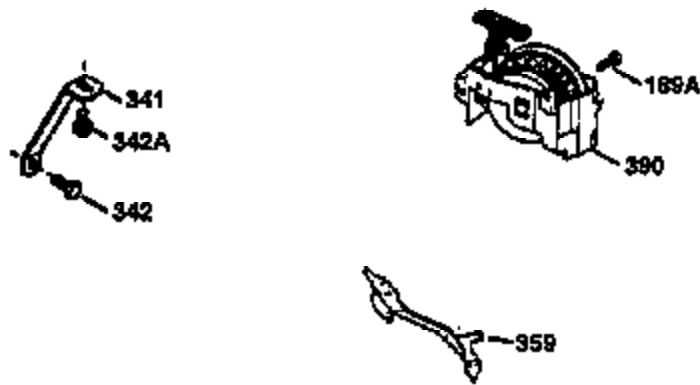

ILLUSTRATION SHOWS TYPICAL PARTS ONLY, ORDER BY PART NUMBER. PARTS NOT LISTED ARE SUPPLIED BY OEM.

Ref #	Part Number	Qty	Description
130A	650818	2	Screw, 5/16-18 x 1-1/2"
189A	650844	1	Screw, 1/4-20 x 3/4"
238	650806	2	Screw, 10-32 x 5/8"
239	34338	1	* Air Cleaner Gasket
245	34340	1	Air Cleaner Filter
250	34341B	1	Air Cleaner Cover
260	36612	1	Blower Housing
275A	36664	1	Spark Arrestor Muffler (Optional) (Incl. 284,284A,416,417)
287	650926	2	Screw, 8-32 x 21/64"
300	35586	1	Fuel Tank (Incl. 292 & 301)
301	36246	1	Fuel Cap
359	36609	1	Starter Guard
390	590694	1	Rewind Starter (NOTE: This engine could have been built with 590737 starter. Refer to the design of the rope pulley strength ribs for part identification. Individual starter parts do not interchange. Refer to service bulletin 116).