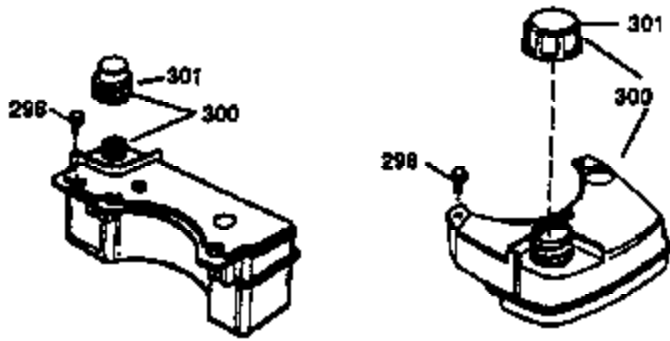

Ref #	Part Number	Qty	Description
172	32755	1	Valve Cover
174	30200	1	Screw, 10-24 x 9/16"
174A	651024	1	Stud, 10-24 x 1-5/64"
178	29752	2	Nut & Lock Washer, 1/4-28
182	6201	2	Screw, 1/4-28 x 7/8"
184	26756	1	* Carburetor To Intake Pipe Gasket
185	31384A	1	Intake Pipe (Incl. 224)
186	36255	1	Governor Link
189A	650844	1	Screw, 1/4-20 x 3/4"
189	650831	1	Screw, 1/4-20 x 1/2"
191	36568	1	S.E. Brake Bracket (Incl. 195)
195	610973	1	Terminal
196	35035	1	Power Restart Switch
200	35999	1	Control Bracket
207	36200	1	Throttle Link
209	30200	2	Screw, 10-24 x 9/16"
223	650451	2	Screw, 1/4-20 x 1"
224	34690A	1	* Intake Pipe Gasket
238	650806	2	Screw, 10-32 x 5/8"
239	34338	1	* Air Cleaner Gasket
240	34858	1	Air Cleaner Body
245	34340	1	Air Cleaner Filter
250	34341B	1	Air Cleaner Cover
260	36647	1	Blower Housing
261	30200	2	Screw, 10-24 x 9/16"
262	650831	2	Screw, 1/4-20 x 1/2"
275	36456A	1	Muffler (Incl. 277)
277	650988	2	Screw, 1/4-20 x 2-5/16"
279A	30200	1	Screw, 10-24 x 9/16"
285	35000A	1	Starter Cup
287	650926	2	Screw, 8-32 x 21/64"
290	34357	1	Fuel Line
292	26460	2	Fuel Line Clamp
300	35586	1	Fuel Tank (Incl. 292 & 301)
301	36246	1	Fuel Cap
305	35577	1	Oil Fill Tube
306	36996	1	* "O" Ring
307	35499	1	"O"-Ring
309	650562	1	Screw, 10-32 x 1/2"
310	35578	1	Dipstick
313	34080	1	Spacer
325	35249	1	Spring Clip
370C	37199	1	Primer Decal
370K	36695	1	Starter Decal
370A	36261	1	Lubrication Decal
380	632733	1	Carburetor (Incl. 184)
390	590737	1	Rewind Starter (NOTE: This engine could have been built with 590694 starter).
400	36475B	1	* Gasket Set (Incl. items marked PK in notes) Incl. part #'s 26756 (1), 27234A (1), 33735 (1), 34338 (1), 34690A (1), 36437 (1), 36832 (1), 36996 (1), 37130 (1).
420	730225	1	SAE 30 4-Cycle Engine Oil (1 Quart)