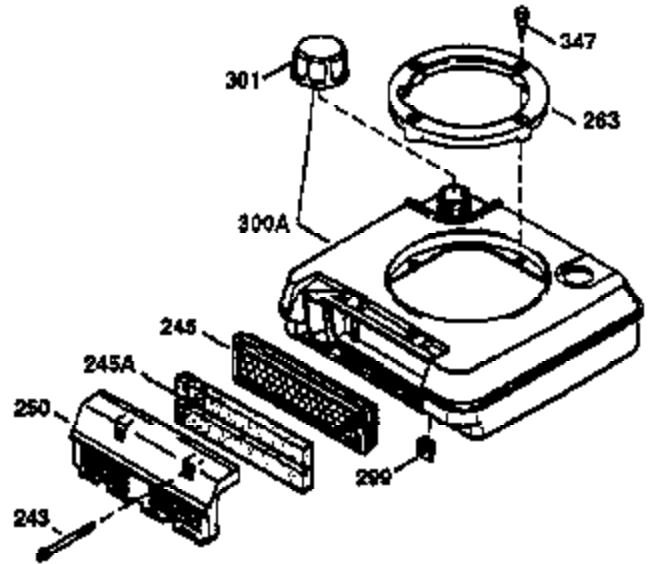

Ref #	Part Number	Qty	Description
172	32755	1	Valve Cover
174	30200	1	Screw, 10-24 x 9/16"
174A	651024	1	Stud, 10-24 x 1-5/64"
178	29752	2	Nut & Lock Washer, 1/4-28
182	6201	2	Screw, 1/4-28 x 7/8"
184	26756	1	* Carburetor To Intake Pipe Gasket
185	31384A	1	Intake Pipe (Incl. 224)
186	36255	1	Governor Link
189A	650844	1	Screw, 1/4-20 x 3/4"
189	650831	1	Screw, 1/4-20 x 1/2"
191	36568	1	S.E. Brake Bracket (Incl. 195)
195	610973	1	Terminal
196	35035	1	Power Restart Switch
200	35999	1	Control Bracket
207	36200	1	Throttle Link
209	30200	2	Screw, 10-24 x 9/16"
223	650451	2	Screw, 1/4-20 x 1"
224	34690A	1	* Intake Pipe Gasket
238	650806	2	Screw, 10-32 x 5/8"
239	34338	1	* Air Cleaner Gasket
240	34858	1	Air Cleaner Body
245	34340	1	Air Cleaner Filter
250	34341B	1	Air Cleaner Cover
260	36647	1	Blower Housing
261	30200	2	Screw, 10-24 x 9/16"
262	650831	2	Screw, 1/4-20 x 1/2"
275	36456A	1	Muffler (Incl. 277)
277	650988	2	Screw, 1/4-20 x 2-5/16"
279A	30200	1	Screw, 10-24 x 9/16"
285	35000A	1	Starter Cup
287	650926	2	Screw, 8-32 x 21/64"
290	34357	1	Fuel Line
292	26460	2	Fuel Line Clamp
300	35586	1	Fuel Tank (Incl. 292 & 301)
301	36246	1	Fuel Cap
305	35577	1	Oil Fill Tube
306	36996	1	* "O" Ring
307	35499	1	"O"-Ring
309	650562	1	Screw, 10-32 x 1/2"
310	35578	1	Dipstick
313	34080	1	Spacer
325	35249	1	Spring Clip
370C	37199	1	Primer Decal
370K	36695	1	Starter Decal
370A	36261	1	Lubrication Decal
380	632733	1	Carburetor (Incl. 184)
390	590737	1	Rewind Starter (NOTE: This engine could have been built with 590694 starter).
400	36475B	1	* Gasket Set (Incl. items marked PK in notes) Incl. part #'s 26756 (1), 27234A (1), 33735 (1), 34338 (1), 34690A (1), 36437 (1), 36832 (1), 36996 (1), 37130 (1).
420	730225	1	SAE 30 4-Cycle Engine Oil (1 Quart)