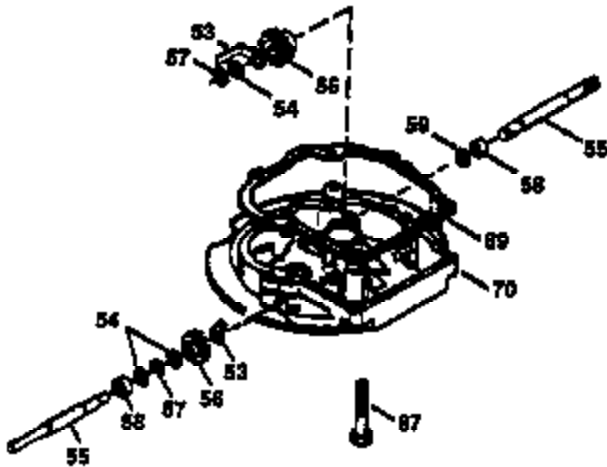

Ref #	Part Number	Qty	Description
189A	650844	1	Screw, 1/4-20 x 3/4"
238	650806	2	Screw, 10-32 x 5/8"
239	34338	1	* Air Cleaner Gasket
245	34340	1	Air Cleaner Filter
250	34341B	1	Air Cleaner Cover
260	36647	1	Blower Housing
287	650926	2	Screw, 8-32 x 21/64"
300	35586	1	Fuel Tank (Incl. 292 & 301)
301	36246	1	Fuel Cap
359	36646	1	Starter Guard
390	590737	1	Rewind Starter (NOTE: This engine could have been built with 590694 starter).