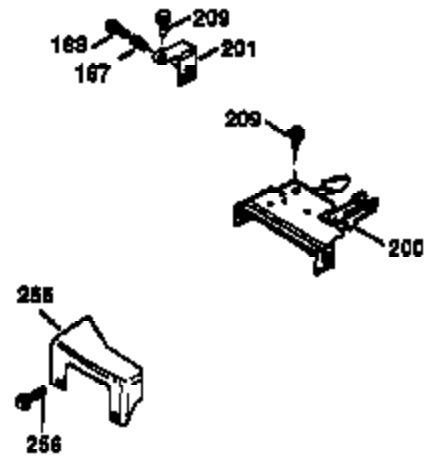

Ref #	Part Number	Qty	Description
189A	650844	1	Screw, 1/4-20 x 3/4"
238	650806	2	Screw, 10-32 x 5/8"
239	34338	1	* Air Cleaner Gasket
245	34340	1	Air Cleaner Filter
250	34341B	1	Air Cleaner Cover
260	36647	1	Blower Housing
287	650926	2	Screw, 8-32 x 21/64"
300	35586	1	Fuel Tank (Incl. 292 & 301)
301	36246	1	Fuel Cap
359	36646	1	Starter Guard
390	590737	1	Rewind Starter (NOTE: This engine could have been built with 590694 starter).