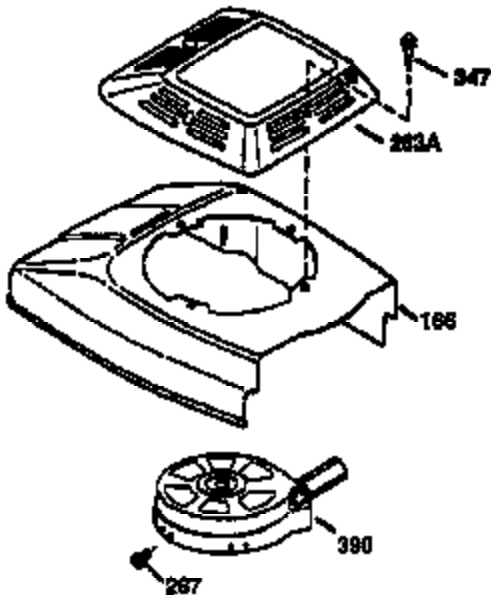

Ref #	Part Number	Qty	Description
172	32755	1	Valve Cover
174	30200	1	Screw, 10-24 x 9/16"
174A	651024	1	Stud, 10-24 x 1-5/64"
178	29752	2	Nut & Lock Washer, 1/4-28
182	6201	2	Screw, 1/4-28 x 7/8"
184	26756	1	* Carburetor To Intake Pipe Gasket
185	31384A	1	Intake Pipe (Incl. 224)
186	36255	1	Governor Link
189A	650844	1	Screw, 1/4-20 x 3/4"
189	650831	1	Screw, 1/4-20 x 1/2"
191	36568	1	S.E. Brake Bracket (Incl. 195)
195	610973	1	Terminal
196	35035	1	Power Restart Switch
200	35999	1	Control Bracket
207	36200	1	Throttle Link
209	30200	2	Screw, 10-24 x 9/16"
223	650451	2	Screw, 1/4-20 x 1"
224	34690A	1	* Intake Pipe Gasket
238	650806	2	Screw, 10-32 x 5/8"
239	34338	1	* Air Cleaner Gasket
240	34858	1	Air Cleaner Body
245	34340	1	Air Cleaner Filter
250	34341B	1	Air Cleaner Cover
260	36647	1	Blower Housing
261	30200	2	Screw, 10-24 x 9/16"
262	650831	2	Screw, 1/4-20 x 1/2"
275	36456A	1	Muffler (Incl. 277)
277	650988	2	Screw, 1/4-20 x 2-5/16"
279A	30200	1	Screw, 10-24 x 9/16"
285	35000A	1	Starter Cup
287	650926	2	Screw, 8-32 x 21/64"
290	34357	1	Fuel Line
292	26460	2	Fuel Line Clamp
300	35586	1	Fuel Tank (Incl. 292 & 301)
301	36246	1	Fuel Cap
305	35577	1	Oil Fill Tube
306	36996	1	* "O" Ring
307	35499	1	"O"-Ring
309	650562	1	Screw, 10-32 x 1/2"
310	35578	1	Dipstick
313	34080	1	Spacer
325	35249	1	Spring Clip
370C	37199	1	Primer Decal
370K	36695	1	Starter Decal
370A	36261	1	Lubrication Decal
380	632733	1	Carburetor (Incl. 184)
390	590737	1	Rewind Starter (NOTE: This engine could have been built with 590694 starter).
400	36475B	1	* Gasket Set (Incl. items marked PK in notes) Incl. part #'s 26756 (1), 27234A (1), 33735 (1), 34338 (1), 34690A (1), 36437 (1), 36832 (1), 36996 (1), 37130 (1).
420	730225	1	SAE 30 4-Cycle Engine Oil (1 Quart)