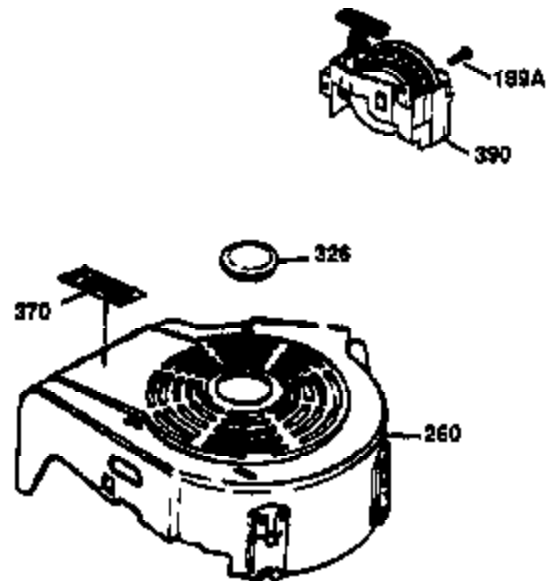

Ref #	Part Number	Qty	Description
172	32755	1	Valve Cover
174	30200	1	Screw, 10-24 x 9/16"
174A	651024	1	Stud, 10-24 x 1-5/64"
178	29752	2	Nut & Lock Washer, 1/4-28
182	6201	2	Screw, 1/4-28 x 7/8"
184	26756	1	* Carburetor To Intake Pipe Gasket
185	31384A	1	Intake Pipe (Incl. 224)
186	36255	1	Governor Link
189A	650844	1	Screw, 1/4-20 x 3/4"
189	650831	1	Screw, 1/4-20 x 1/2"
191	36568	1	S.E. Brake Bracket (Incl. 195)
195	610973	1	Terminal
196	35035	1	Power Restart Switch
200	35999	1	Control Bracket
207	36200	1	Throttle Link
209	30200	2	Screw, 10-24 x 9/16"
223	650451	2	Screw, 1/4-20 x 1"
224	34690A	1	* Intake Pipe Gasket
238	650806	2	Screw, 10-32 x 5/8"
239	34338	1	* Air Cleaner Gasket
240	34858	1	Air Cleaner Body
245	34340	1	Air Cleaner Filter
250	34341B	1	Air Cleaner Cover
260	36647	1	Blower Housing
261	30200	2	Screw, 10-24 x 9/16"
262	650831	2	Screw, 1/4-20 x 1/2"
275	36456A	1	Muffler (Incl. 277)
277	650988	2	Screw, 1/4-20 x 2-5/16"
279A	30200	1	Screw, 10-24 x 9/16"
285	35000A	1	Starter Cup
287	650926	2	Screw, 8-32 x 21/64"
290	34357	1	Fuel Line
292	26460	2	Fuel Line Clamp
300	35586	1	Fuel Tank (Incl. 292 & 301)
301	36246	1	Fuel Cap
305	35577	1	Oil Fill Tube
306	36996	1	* "O" Ring
307	35499	1	"O"-Ring
309	650562	1	Screw, 10-32 x 1/2"
310	35578	1	Dipstick
313	34080	1	Spacer
325	35249	1	Spring Clip
370C	37199	1	Primer Decal
370K	36695	1	Starter Decal
370A	36261	1	Lubrication Decal
380	632733	1	Carburetor (Incl. 184)
390	590737	1	Rewind Starter (NOTE: This engine could have been built with 590694 starter).
400	36475B	1	* Gasket Set (Incl. items marked PK in notes) Incl. part #'s 26756 (1), 27234A (1), 33735 (1), 34338 (1), 34690A (1), 36437 (1), 36832 (1), 36996 (1), 37130 (1).
420	730225	1	SAE 30 4-Cycle Engine Oil (1 Quart)