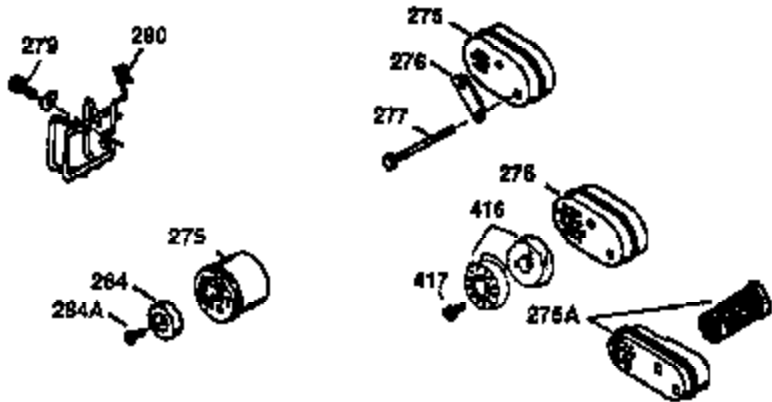

Ref #	Part Number	Qty	Description
189A	650844	1	Screw, 1/4-20 x 3/4"
238	650806	2	Screw, 10-32 x 5/8"
239	34338	1	* Air Cleaner Gasket
245	34340	1	Air Cleaner Filter
250	34341B	1	Air Cleaner Cover
260	36647	1	Blower Housing
287	650926	2	Screw, 8-32 x 21/64"
300	35586	1	Fuel Tank (Incl. 292 & 301)
301	36246	1	Fuel Cap
359	36646	1	Starter Guard
390	590737	1	Rewind Starter (NOTE: This engine could have been built with 590694 starter).