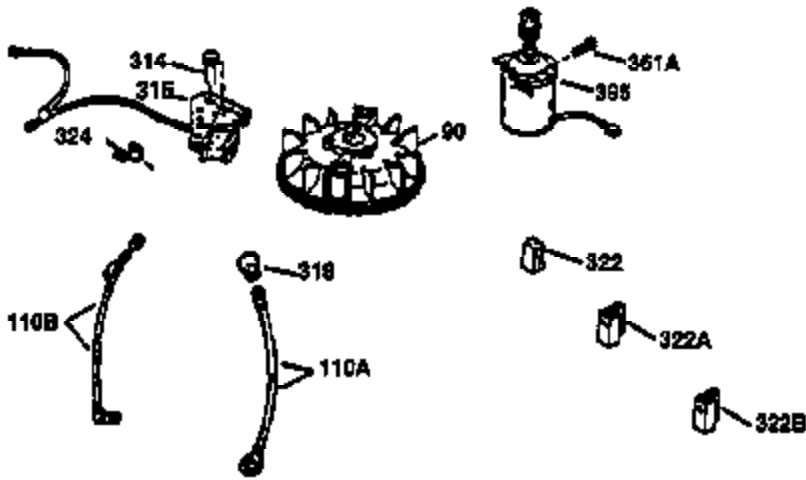

Ref #	Part Number	Qty	Description
189A	650844	1	Screw, 1/4-20 x 3/4"
238	650806	2	Screw, 10-32 x 5/8"
239	34338	1	* Air Cleaner Gasket
245	34340	1	Air Cleaner Filter
250	34341B	1	Air Cleaner Cover
260	36647	1	Blower Housing
287	650926	2	Screw, 8-32 x 21/64"
300	35586	1	Fuel Tank (Incl. 292 & 301)
301	36246	1	Fuel Cap
359	36646	1	Starter Guard
390	590737	1	Rewind Starter (NOTE: This engine could have been built with 590694 starter).