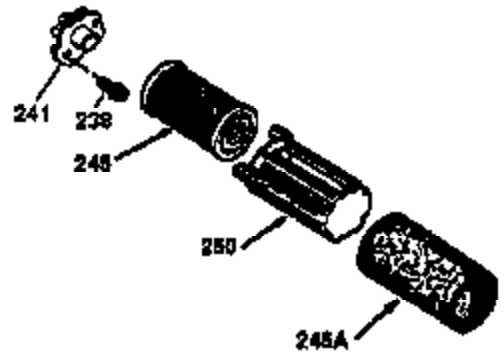

Ref #	Part Number	Qty	Description
189A	650844	1	Screw, 1/4-20 x 3/4"
238	650806	2	Screw, 10-32 x 5/8"
239	34338	1	* Air Cleaner Gasket
245	34340	1	Air Cleaner Filter
250	34341B	1	Air Cleaner Cover
260	36647	1	Blower Housing
287	650926	2	Screw, 8-32 x 21/64"
300	35586	1	Fuel Tank (Incl. 292 & 301)
301	36246	1	Fuel Cap
359	36646	1	Starter Guard
390	590737	1	Rewind Starter (NOTE: This engine could have been built with 590694 starter).