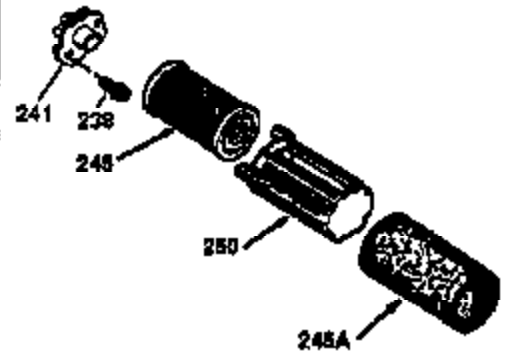

Ref #	Part Number	Qty	Description
189A	650844	1	Screw, 1/4-20 x 3/4"
238	650806	2	Screw, 10-32 x 5/8"
239	34338	1	* Air Cleaner Gasket
245	34340	1	Air Cleaner Filter
250	34341B	1	Air Cleaner Cover
260	36647	1	Blower Housing
287	650926	2	Screw, 8-32 x 21/64"
300	35586	1	Fuel Tank (Incl. 292 & 301)
301	36246	1	Fuel Cap
359	36646	1	Starter Guard
390	590737	1	Rewind Starter (NOTE: This engine could have been built with 590694 starter).