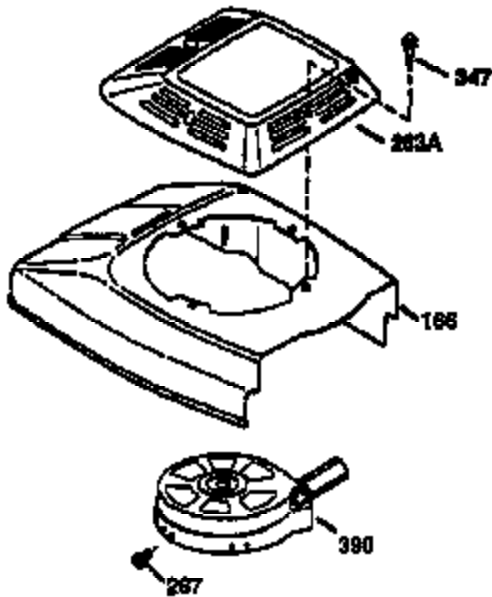

Ref #	Part Number	Qty	Description
172	32755	1	Valve Cover
174	30200	1	Screw, 10-24 x 9/16"
174A	651024	1	Stud, 10-24 x 1-5/64"
178	29752	2	Nut & Lock Washer, 1/4-28
182	6201	2	Screw, 1/4-28 x 7/8"
184	26756	1	* Carburetor To Intake Pipe Gasket
185	31384A	1	Intake Pipe (Incl. 224)
186	36255	1	Governor Link
189A	650844	1	Screw, 1/4-20 x 3/4"
189	650831	1	Screw, 1/4-20 x 1/2"
191	36568	1	S.E. Brake Bracket (Incl. 195)
195	610973	1	Terminal
196	35035	1	Power Restart Switch
200	35999A	1	Control Bracket
207	36200	1	Throttle Link
209	30200	2	Screw, 10-24 x 9/16"
223	650451	2	Screw, 1/4-20 x 1"
224	34690A	1	* Intake Pipe Gasket
238	650806	2	Screw, 10-32 x 5/8"
239	34338	1	* Air Cleaner Gasket
240	34858	1	Air Cleaner Body
245	34340	1	Air Cleaner Filter
250	34341B	1	Air Cleaner Cover
260	36647	1	Blower Housing
261	30200	2	Screw, 10-24 x 9/16"
262	650831	2	Screw, 1/4-20 x 1/2"
275	36456A	1	Muffler (Incl. 277)
277	650988	2	Screw, 1/4-20 x 2-5/16"
279A	30200	1	Screw, 10-24 x 9/16"
285	35000A	1	Starter Cup
287	650926	2	Screw, 8-32 x 21/64"
290	34357	1	Fuel Line
292	26460	2	Fuel Line Clamp
300	35586	1	Fuel Tank (Incl. 292 & 301)
301	36246	1	Fuel Cap
305	35577	1	Oil Fill Tube
306	36996	1	* "O" Ring
307	35499	1	"O"-Ring
309	650562	1	Screw, 10-32 x 1/2"
310	35578	1	Dipstick
313	34080	1	Spacer
325	35249	1	Spring Clip
370C	37199	1	Primer Decal
370K	36695	1	Starter Decal
370A	36261	1	Lubrication Decal
380	632733	1	Carburetor (Incl. 184)
390	590737	1	Rewind Starter (NOTE: This engine could have been built with 590694 starter).
400	36475B	1	* Gasket Set (Incl. items marked PK in notes) Incl. part #'s 26756 (1), 27234A (1), 33735 (1), 34338 (1), 34690A (1), 36437 (1), 36832 (1), 36996 (1), 37130 (1).
420	730225	1	SAE 30 4-Cycle Engine Oil (1 Quart)