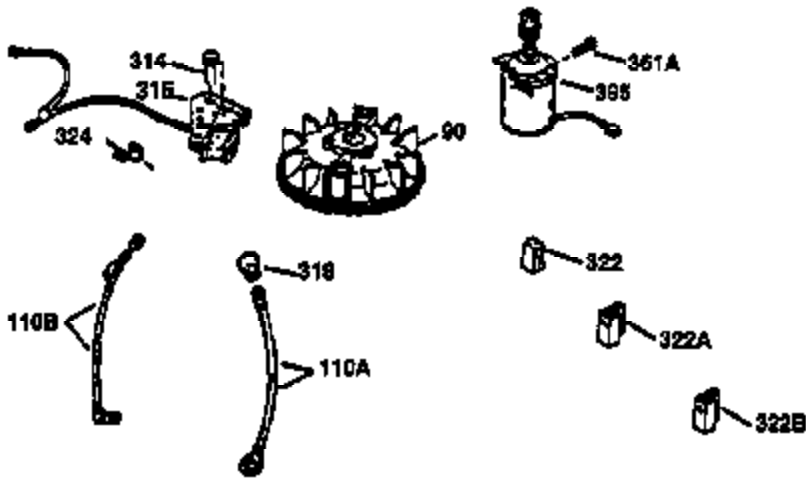

Ref #	Part Number	Qty	Description
189A	650844	1	Screw, 1/4-20 x 3/4"
238	650806	2	Screw, 10-32 x 5/8"
239	34338	1	* Air Cleaner Gasket
245	34340	1	Air Cleaner Filter
250	34341B	1	Air Cleaner Cover
260	36647	1	Blower Housing
287	650926	2	Screw, 8-32 x 21/64"
300	35586	1	Fuel Tank (Incl. 292 & 301)
301	36246	1	Fuel Cap
359	36646	1	Starter Guard
390	590737	1	Rewind Starter (NOTE: This engine could have been built with 590694 starter).