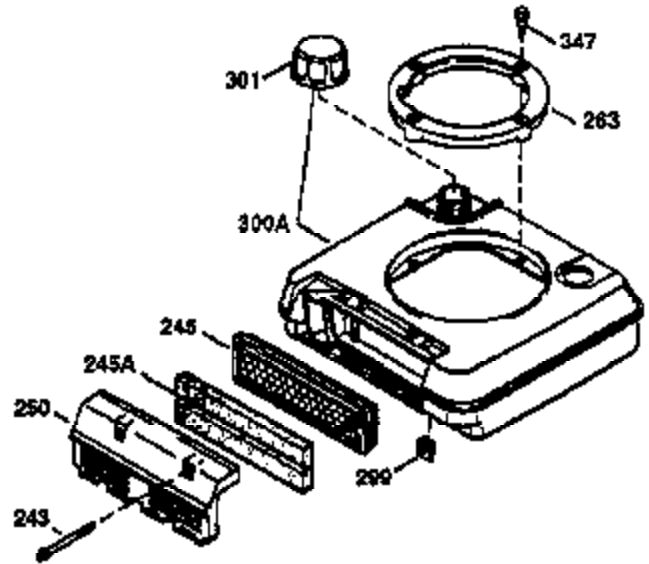

Ref #	Part Number	Qty	Description
172	32755	1	Valve Cover
174	30200	1	Screw, 10-24 x 9/16"
174A	651024	1	Stud, 10-24 x 1-5/64"
178	29752	2	Nut & Lock Washer, 1/4-28
182	6201	2	Screw, 1/4-28 x 7/8"
184	26756	1	* Carburetor To Intake Pipe Gasket
185	31384A	1	Intake Pipe (Incl. 224)
186	36255	1	Governor Link
189A	650844	1	Screw, 1/4-20 x 3/4"
189	650831	1	Screw, 1/4-20 x 1/2"
191	36568	1	S.E. Brake Bracket (Incl. 195)
195	610973	1	Terminal
196	35035	1	Power Restart Switch
200	35999A	1	Control Bracket
207	36200	1	Throttle Link
209	30200	2	Screw, 10-24 x 9/16"
223	650451	2	Screw, 1/4-20 x 1"
224	34690A	1	* Intake Pipe Gasket
238	650806	2	Screw, 10-32 x 5/8"
239	34338	1	* Air Cleaner Gasket
240	34858	1	Air Cleaner Body
245	34340	1	Air Cleaner Filter
250	34341B	1	Air Cleaner Cover
260	36647	1	Blower Housing
261	30200	2	Screw, 10-24 x 9/16"
262	650831	2	Screw, 1/4-20 x 1/2"
275	36456A	1	Muffler (Incl. 277)
277	650988	2	Screw, 1/4-20 x 2-5/16"
279A	30200	1	Screw, 10-24 x 9/16"
285	35000A	1	Starter Cup
287	650926	2	Screw, 8-32 x 21/64"
290	34357	1	Fuel Line
292	26460	2	Fuel Line Clamp
300	35586	1	Fuel Tank (Incl. 292 & 301)
301	36246	1	Fuel Cap
305	35577	1	Oil Fill Tube
306	36996	1	* "O" Ring
307	35499	1	"O"-Ring
309	650562	1	Screw, 10-32 x 1/2"
310	35578	1	Dipstick
313	34080	1	Spacer
325	35249	1	Spring Clip
370C	37199	1	Primer Decal
370K	36695	1	Starter Decal
370A	36261	1	Lubrication Decal
380	632733	1	Carburetor (Incl. 184)
390	590737	1	Rewind Starter (NOTE: This engine could have been built with 590694 starter).
400	36475B	1	* Gasket Set (Incl. items marked PK in notes) Incl. part #'s 26756 (1), 27234A (1), 33735 (1), 34338 (1), 34690A (1), 36437 (1), 36832 (1), 36996 (1), 37130 (1).
420	730225	1	SAE 30 4-Cycle Engine Oil (1 Quart)