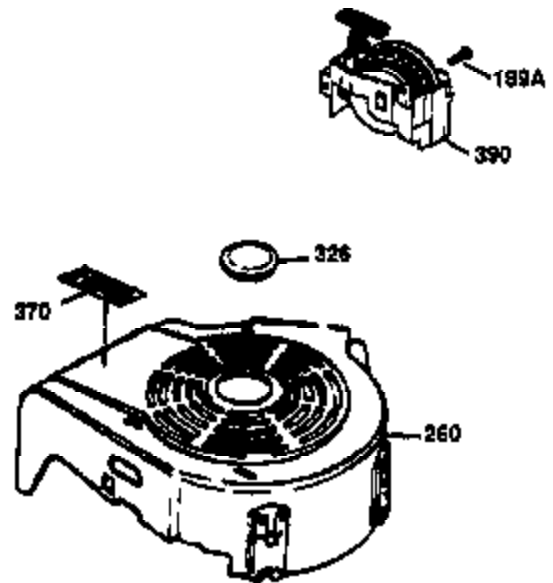

Ref #	Part Number	Qty	Description
172	32755	1	Valve Cover
174	30200	1	Screw, 10-24 x 9/16"
174A	651024	1	Stud, 10-24 x 1-5/64"
178	29752	2	Nut & Lock Washer, 1/4-28
182	6201	2	Screw, 1/4-28 x 7/8"
184	26756	1	* Carburetor To Intake Pipe Gasket
185	31384A	1	Intake Pipe (Incl. 224)
186	36255	1	Governor Link
189A	650844	1	Screw, 1/4-20 x 3/4"
189	650831	1	Screw, 1/4-20 x 1/2"
191	36568	1	S.E. Brake Bracket (Incl. 195)
195	610973	1	Terminal
196	35035	1	Power Restart Switch
200	35999A	1	Control Bracket
207	36200	1	Throttle Link
209	30200	2	Screw, 10-24 x 9/16"
223	650451	2	Screw, 1/4-20 x 1"
224	34690A	1	* Intake Pipe Gasket
238	650806	2	Screw, 10-32 x 5/8"
239	34338	1	* Air Cleaner Gasket
240	34858	1	Air Cleaner Body
245	34340	1	Air Cleaner Filter
250	34341B	1	Air Cleaner Cover
260	36647	1	Blower Housing
261	30200	2	Screw, 10-24 x 9/16"
262	650831	2	Screw, 1/4-20 x 1/2"
275	36456A	1	Muffler (Incl. 277)
277	650988	2	Screw, 1/4-20 x 2-5/16"
279A	30200	1	Screw, 10-24 x 9/16"
285	35000A	1	Starter Cup
287	650926	2	Screw, 8-32 x 21/64"
290	34357	1	Fuel Line
292	26460	2	Fuel Line Clamp
300	35586	1	Fuel Tank (Incl. 292 & 301)
301	36246	1	Fuel Cap
305	35577	1	Oil Fill Tube
306	36996	1	* "O" Ring
307	35499	1	"O"-Ring
309	650562	1	Screw, 10-32 x 1/2"
310	35578	1	Dipstick
313	34080	1	Spacer
325	35249	1	Spring Clip
370C	37199	1	Primer Decal
370K	36695	1	Starter Decal
370A	36261	1	Lubrication Decal
380	632733	1	Carburetor (Incl. 184)
390	590737	1	Rewind Starter (NOTE: This engine could have been built with 590694 starter).
400	36475B	1	* Gasket Set (Incl. items marked PK in notes) Incl. part #'s 26756 (1), 27234A (1), 33735 (1), 34338 (1), 34690A (1), 36437 (1), 36832 (1), 36996 (1), 37130 (1).
420	730225	1	SAE 30 4-Cycle Engine Oil (1 Quart)