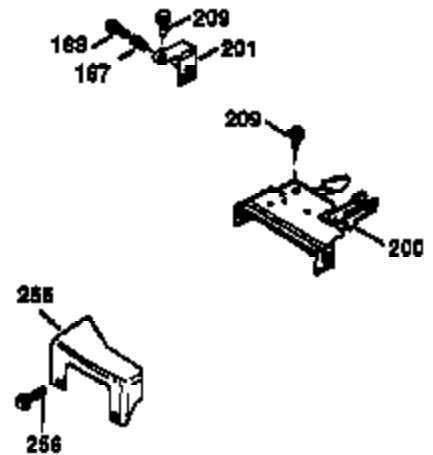

Ref #	Part Number	Qty	Description
189A	650844	1	Screw, 1/4-20 x 3/4"
238	650806	2	Screw, 10-32 x 5/8"
239	34338	1	* Air Cleaner Gasket
245	34340	1	Air Cleaner Filter
250	34341B	1	Air Cleaner Cover
260	36647	1	Blower Housing
287	650926	2	Screw, 8-32 x 21/64"
300	35586	1	Fuel Tank (Incl. 292 & 301)
301	36246	1	Fuel Cap
359	36646	1	Starter Guard
390	590737	1	Rewind Starter (NOTE: This engine could have been built with 590694 starter).