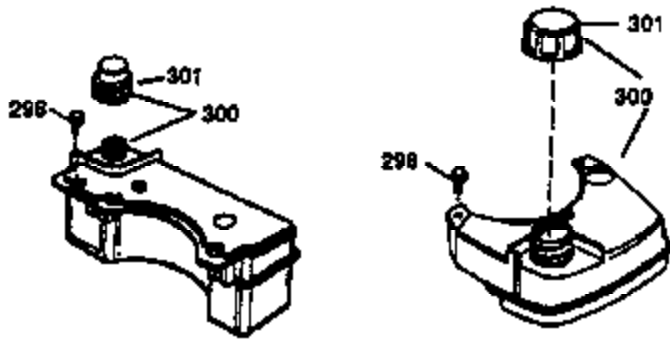

Ref #	Part Number	Qty	Description
172	32755	1	Valve Cover
174	30200	1	Screw, 10-24 x 9/16"
174A	651024	1	Stud, 10-24 x 1-5/64"
178	29752	2	Nut & Lock Washer, 1/4-28
182	6201	2	Screw, 1/4-28 x 7/8"
184	26756	1	* Carburetor To Intake Pipe Gasket
185	31384A	1	Intake Pipe (Incl. 224)
186	36255	1	Governor Link
189A	650844	1	Screw, 1/4-20 x 3/4"
189	650831	1	Screw, 1/4-20 x 1/2"
191	36568	1	S.E. Brake Bracket (Incl. 195)
195	610973	1	Terminal
196	35035	1	Power Restart Switch
200	35999A	1	Control Bracket
207	36200	1	Throttle Link
209	30200	2	Screw, 10-24 x 9/16"
223	650451	2	Screw, 1/4-20 x 1"
224	34690A	1	* Intake Pipe Gasket
238	650806	2	Screw, 10-32 x 5/8"
239	34338	1	* Air Cleaner Gasket
240	34858	1	Air Cleaner Body
245	34340	1	Air Cleaner Filter
250	34341B	1	Air Cleaner Cover
260	36647	1	Blower Housing
261	30200	2	Screw, 10-24 x 9/16"
262	650831	2	Screw, 1/4-20 x 1/2"
275	36456A	1	Muffler (Incl. 277)
277	650988	2	Screw, 1/4-20 x 2-5/16"
279A	30200	1	Screw, 10-24 x 9/16"
285	35000A	1	Starter Cup
287	650926	2	Screw, 8-32 x 21/64"
290	34357	1	Fuel Line
292	26460	2	Fuel Line Clamp
300	35586	1	Fuel Tank (Incl. 292 & 301)
301	36246	1	Fuel Cap
305	35577	1	Oil Fill Tube
306	36996	1	* "O" Ring
307	35499	1	"O"-Ring
309	650562	1	Screw, 10-32 x 1/2"
310	35578	1	Dipstick
313	34080	1	Spacer
325	35249	1	Spring Clip
370C	37199	1	Primer Decal
370K	36695	1	Starter Decal
370A	36261	1	Lubrication Decal
380	632733	1	Carburetor (Incl. 184)
390	590737	1	Rewind Starter (NOTE: This engine could have been built with 590694 starter).
400	36475B	1	* Gasket Set (Incl. items marked PK in notes) Incl. part #'s 26756 (1), 27234A (1), 33735 (1), 34338 (1), 34690A (1), 36437 (1), 36832 (1), 36996 (1), 37130 (1).
420	730225	1	SAE 30 4-Cycle Engine Oil (1 Quart)