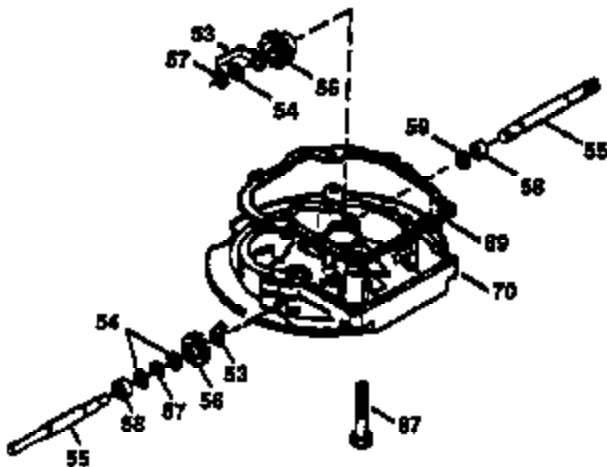

Ref #	Part Number	Qty	Description
189A	650844	1	Screw, 1/4-20 x 3/4"
238	650806	2	Screw, 10-32 x 5/8"
239	34338	1	* Air Cleaner Gasket
245	34340	1	Air Cleaner Filter
250	34341B	1	Air Cleaner Cover
260	36647	1	Blower Housing
287	650926	2	Screw, 8-32 x 21/64"
300	35586	1	Fuel Tank (Incl. 292 & 301)
301	36246	1	Fuel Cap
359	36646	1	Starter Guard
390	590737	1	Rewind Starter (NOTE: This engine could have been built with 590694 starter).