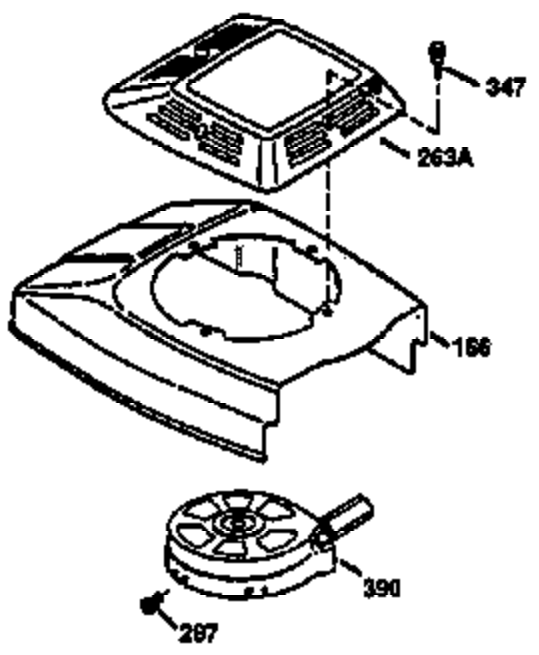

ILLUSTRATION SHOWS TYPICAL PARTS ONLY, ORDER BY PART NUMBER. PARTS NOT LISTED ARE SUPPLIED BY OEM.

Ref #	Part Number	Qty	Description
189A	650765	1	Screw, 10-32 x 1/2"
238	650806	2	Screw, 10-32 x 5/8"
239	34338	1	* Air Cleaner Gasket
245	36745	1	Air Cleaner Filter
250	36744	1	Air Cleaner Cover
260	36756	1	Blower Housing
263A	36758	1	Starter Grill
287	650926	2	Screw, 8-32 x 21/64"
298	28763	3	Screw, 10-32 x 35/64"
300	36757	1	Fuel Tank (Incl. 292 & 301)
301	36246	1	Fuel Cap
359	36773	1	Starter Guard
390	590694	1	Rewind Starter (NOTE: This engine could have been built with 590737 starter.