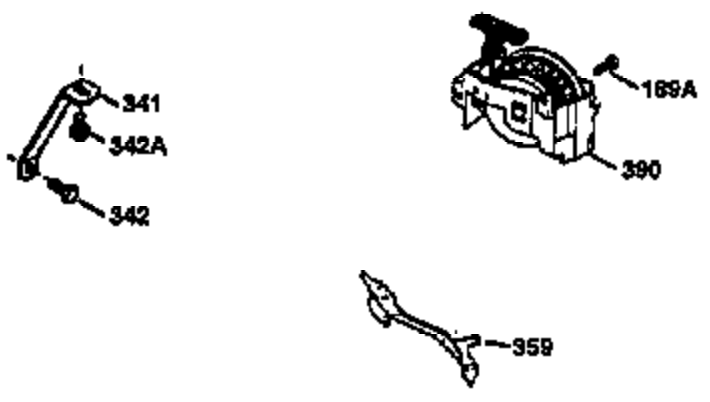

ILLUSTRATION SHOWS TYPICAL PARTS ONLY, ORDER BY PART NUMBER. PARTS NOT LISTED ARE SUPPLIED BY OEM.

Ref #	Part Number	Qty	Description
189A	650765	1	Screw, 10-32 x 1/2"
238	650806	2	Screw, 10-32 x 5/8"
239	34338	1	* Air Cleaner Gasket
245	36745	1	Air Cleaner Filter
250	36744	1	Air Cleaner Cover
260	36756	1	Blower Housing
263A	36758	1	Starter Grill
287	650926	2	Screw, 8-32 x 21/64"
298	28763	3	Screw, 10-32 x 35/64"
300	36757	1	Fuel Tank (Incl. 292 & 301)
301	36246	1	Fuel Cap
359	36773	1	Starter Guard
390	590694	1	Rewind Starter (NOTE: This engine could have been built with 590737 starter.