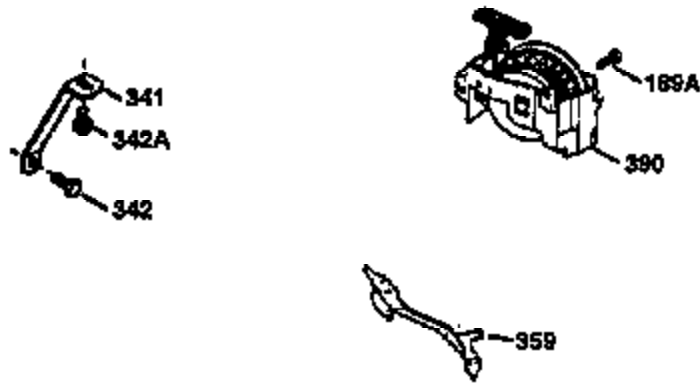

ILLUSTRATION SHOWS TYPICAL PARTS ONLY, ORDER BY PART NUMBER. PARTS NOT LISTED ARE SUPPLIED BY OEM.

Ref #	Part Number	Qty	Description
189A	650765	1	Screw, 10-32 x 1/2"
238	650806	2	Screw, 10-32 x 5/8"
239	34338	1	* Air Cleaner Gasket
245	36745	1	Air Cleaner Filter
250	36744	1	Air Cleaner Cover
260	36756	1	Blower Housing
263A	36758	1	Starter Grill
287	650926	2	Screw, 8-32 x 21/64"
298	28763	3	Screw, 10-32 x 35/64"
300	36757	1	Fuel Tank (Incl. 292 & 301)
301	36246	1	Fuel Cap
359	36773	1	Starter Guard
390	590694	1	Rewind Starter (NOTE: This engine could have been built with 590737 starter.