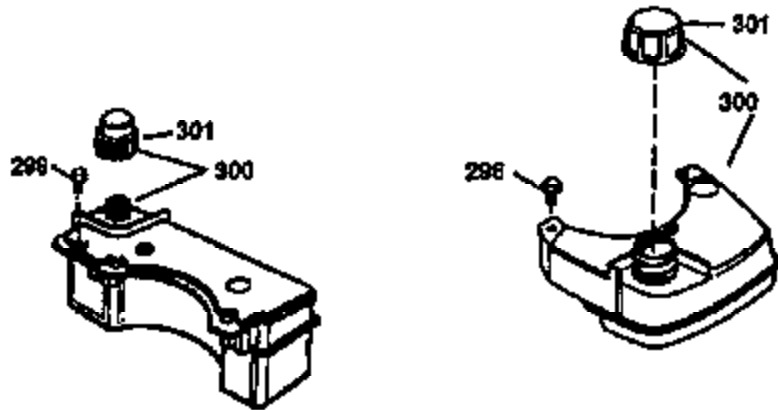

ILLUSTRATION SHOWS TYPICAL PARTS ONLY, ORDER BY PART NUMBER. PARTS NOT LISTED ARE SUPPLIED BY OEM.

Ref #	Part Number	Qty	Description
189A	650765	1	Screw, 10-32 x 1/2"
238	650806	2	Screw, 10-32 x 5/8"
239	34338	1	* Air Cleaner Gasket
245	36745	1	Air Cleaner Filter
250	36744	1	Air Cleaner Cover
260	36756	1	Blower Housing
263A	36758	1	Starter Grill
287	650926	2	Screw, 8-32 x 21/64"
298	28763	3	Screw, 10-32 x 35/64"
300	36757	1	Fuel Tank (Incl. 292 & 301)
301	36246	1	Fuel Cap
359	36773	1	Starter Guard
390	590694	1	Rewind Starter (NOTE: This engine could have been built with 590737 starter.