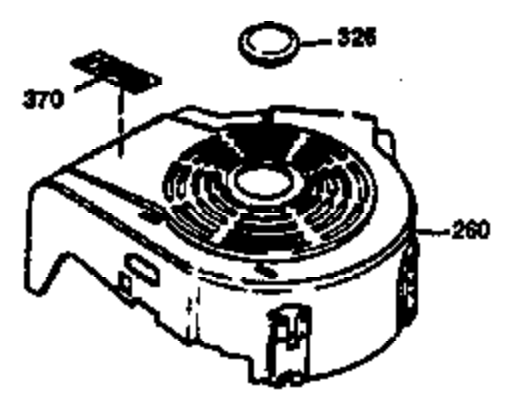

ILLUSTRATION SHOWS TYPICAL PARTS ONLY, ORDER BY PART NUMBER. PARTS NOT LISTED ARE SUPPLIED BY OEM.

Ref #	Part Number	Qty	Description
238	650806	2	Screw, 10-32 x 5/8"
239	34338	1	* Air Cleaner Gasket
245	34340	1	Air Cleaner Filter
250	36213	1	Air Cleaner Cover
260	36570	1	Blower Housing
287	650926	2	Screw, 8-32 x 21/64"
300	35586	1	Fuel Tank (Incl. 292 & 301)
301	35355	1	Fuel Cap
390	590694	1	Rewind Starter (NOTE: This engine could have been built with 590737 starter).