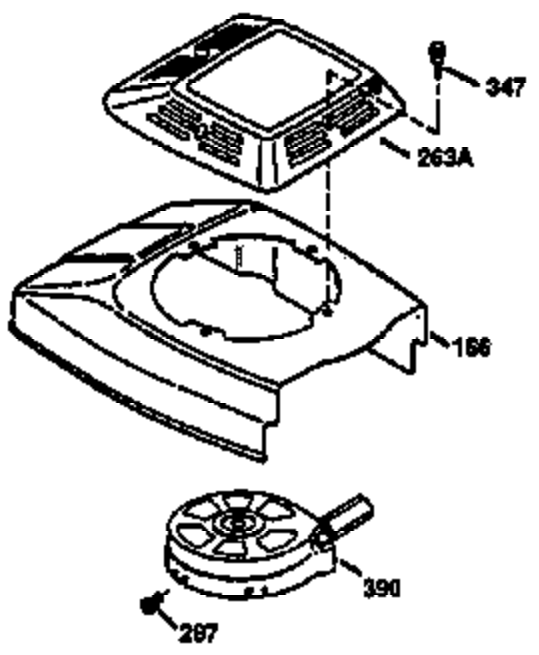

ILLUSTRATION SHOWS TYPICAL PARTS ONLY, ORDER BY PART NUMBER. PARTS NOT LISTED ARE SUPPLIED BY OEM.

Ref #	Part Number	Qty	Description
238	650806	2	Screw, 10-32 x 5/8"
239	34338	1	* Air Cleaner Gasket
245	34340	1	Air Cleaner Filter
250	36213	1	Air Cleaner Cover
260	36570	1	Blower Housing
287	650926	2	Screw, 8-32 x 21/64"
300	35586	1	Fuel Tank (Incl. 292 & 301)
301	35355	1	Fuel Cap
390	590694	1	Rewind Starter (NOTE: This engine could have been built with 590737 starter).