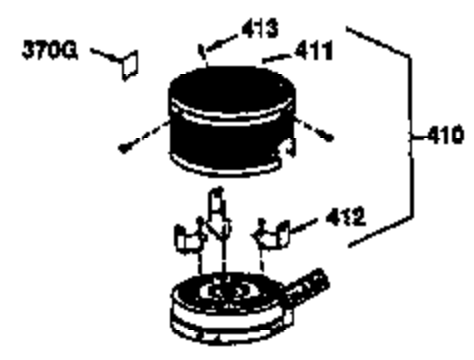

ILLUSTRATION SHOWS TYPICAL PARTS ONLY. ORDER BY PART NUMBER. PARTS NOT LISTED ARE SUPPLIED BY OEM.

Ref #	Part Number	Qty	Description
19	36281	1	Extension Spring
69	35261	1	* Mounting Flange Gasket
70	30571C	1	Mounting Flange (Incl.72 thru 83,311)
90	611112	1	Flywheel
182	6201	2	Screw, 1/4-28 x 7/8"
185	36544	1	Intake Pipe
186	34337	1	Governor Link
200	33131A	1	Control Bracket (Incl. 202 thru 205)
209	30200	2	Screw, 10-24 x 9/16"
223	650451	2	Screw, 1/4-20 x 1"
238	650806	2	Screw, 10-32 x 5/8"
245	34340	1	Air Cleaner Filter
250	36213	1	Air Cleaner Cover
275	36473	1	Muffler (Incl. 277)
277	650988	2	Screw, 1/4-20 x 2-5/16"
416	36085	1	Spark Arrestor Kit (Incl. 417)(Optional)
417	650760	1	Screw, 8-32 x 3/8" (Optional)