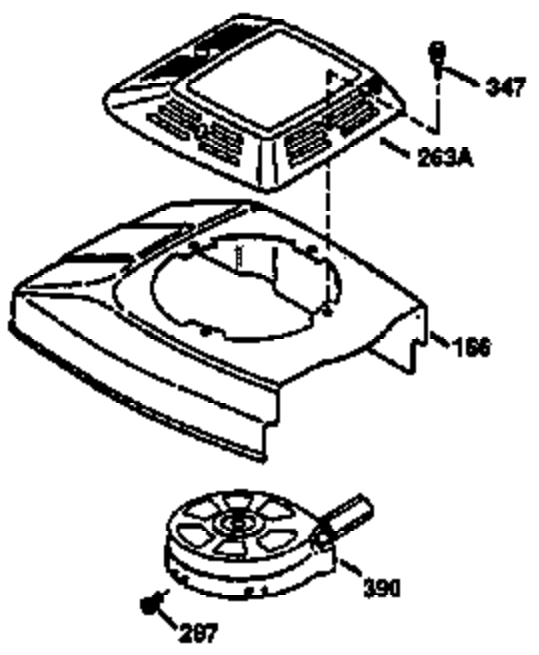

ILLUSTRATION SHOWS TYPICAL PARTS ONLY, ORDER BY PART NUMBER. PARTS NOT LISTED ARE SUPPLIED BY OEM.

Ref #	Part Number	Qty	Description
238	650932	2	Screw, 10-32 x 49/64"
239	34338	1	* Air Cleaner Gasket
245	35066	1	Air Cleaner Filter
250	35986	1	Air Cleaner Cover
260	36749	1	Blower Housing
287	650926	2	Screw, 8-32 x 21/64"
300	35586	1	Fuel Tank (Incl. 292 & 301)
301	36246	1	Fuel Cap
390	590732	1	Rewind Starter (NOTE: This engine could have been built with 590738 starter).