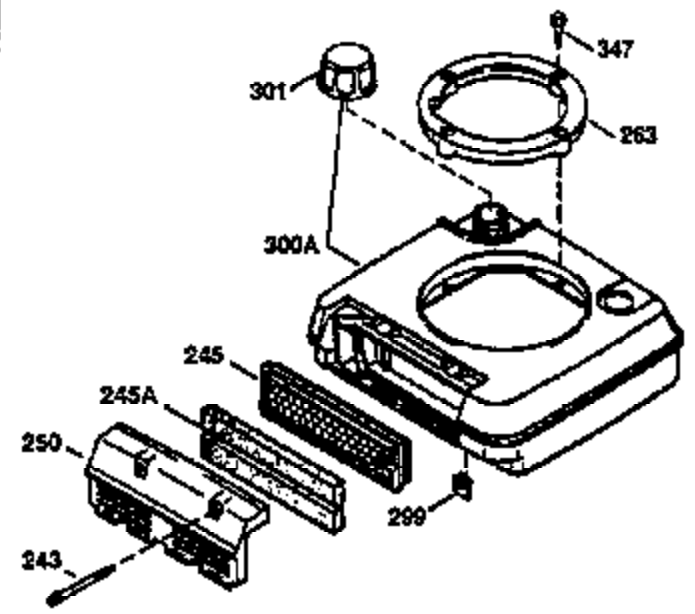

ILLUSTRATION SHOWS TYPICAL PARTS ONLY, ORDER BY PART NUMBER. PARTS NOT LISTED ARE SUPPLIED BY OEM.

Ref #	Part Number	Qty	Description
238	650932	2	Screw, 10-32 x 49/64"
239	34338	1	* Air Cleaner Gasket
245	35066	1	Air Cleaner Filter
250	35986	1	Air Cleaner Cover
260	36749	1	Blower Housing
287	650926	2	Screw, 8-32 x 21/64"
300	35586	1	Fuel Tank (Incl. 292 & 301)
301	36246	1	Fuel Cap
390	590732	1	Rewind Starter (NOTE: This engine could have been built with 590738 starter).