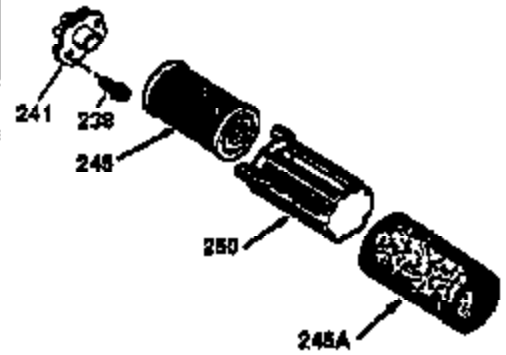

Ref #	Part Number	Qty	Description
19	36281	1	Extension Spring
69	35261	1	* Mounting Flange Gasket
70	30571C	1	Mounting Flange (Incl.72 thru 83,311)
90	611213	1	Flywheel
182	6201	2	Screw, 1/4-28 x 7/8"
185	36544	1	Intake Pipe
186	34337	1	Governor Link
200	33205A	1	Control Bracket (Incl. 202 thru 206)
209	30200	2	Screw, 10-24 x 9/16"
223	650451	2	Screw, 1/4-20 x 1"
238	650932	2	Screw, 10-32 x 49/64"
241	35797	1	Air Cleaner Collar
245	35066	1	Air Cleaner Filter
250	35986	1	Air Cleaner Cover
275	36473	1	Muffler (Incl. 277)
277	650988	2	Screw, 1/4-20 x 2-5/16"
279	30063	2	Screw, Torx T-30, 1/4-20 x 1/2"
280	36765	1	Heat Shield
416	36085	1	Spark Arrestor Kit (Incl. 417)(Optional)
417	650760	1	Screw, 8-32 x 3/8" (Optional)