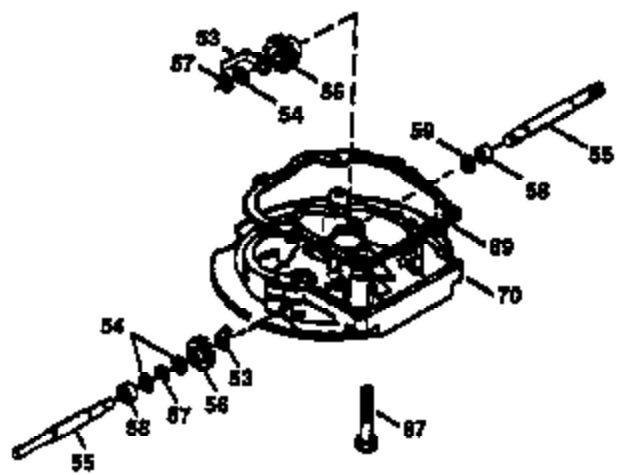

Ref #	Part Number	Qty	Description
19	36281	1	Extension Spring
69	35261	1	* Mounting Flange Gasket
70	30571C	1	Mounting Flange (Incl.72 thru 83,311)
90	611213	1	Flywheel
182	6201	2	Screw, 1/4-28 x 7/8"
185	36544	1	Intake Pipe
186	34337	1	Governor Link
200	33205A	1	Control Bracket (Incl. 202 thru 206)
209	30200	2	Screw, 10-24 x 9/16"
223	650451	2	Screw, 1/4-20 x 1"
238	650932	2	Screw, 10-32 x 49/64"
241	35797	1	Air Cleaner Collar
245	35066	1	Air Cleaner Filter
250	35986	1	Air Cleaner Cover
275	36473	1	Muffler (Incl. 277)
277	650988	2	Screw, 1/4-20 x 2-5/16"
279	30063	2	Screw, Torx T-30, 1/4-20 x 1/2"
280	36765	1	Heat Shield
416	36085	1	Spark Arrestor Kit (Incl. 417)(Optional)
417	650821	1	Screw, 10-32 x 1/2" (Optional)