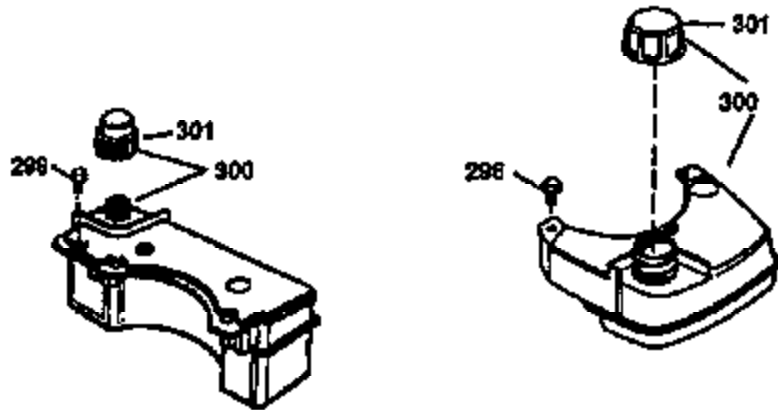

ILLUSTRATION SHOWS TYPICAL PARTS ONLY, ORDER BY PART NUMBER. PARTS NOT LISTED ARE SUPPLIED BY OEM.

Ref #	Part Number	Qty	Description
189A	650884	1	Screw, 1/4-20 x 3/4"
238	650806	2	Screw, 10-32 x 5/8"
239	34338	1	* Air Cleaner Gasket
245	34340	1	Air Cleaner Filter
250	34341B	1	Air Cleaner Cover
260	36612	1	Blower Housing
275A	36664	1	Spark Arrestor Muffler (Optional) (Incl. 284,284A,416,417)
287	650926	2	Screw, 8-32 x 21/64"
300	35586	1	Fuel Tank (Incl. 292 & 301)
301	36246	1	Fuel Cap
359	36609	1	Starter Guard
390	590694	1	Rewind Starter (NOTE: This engine could have been built with 590737 starter).