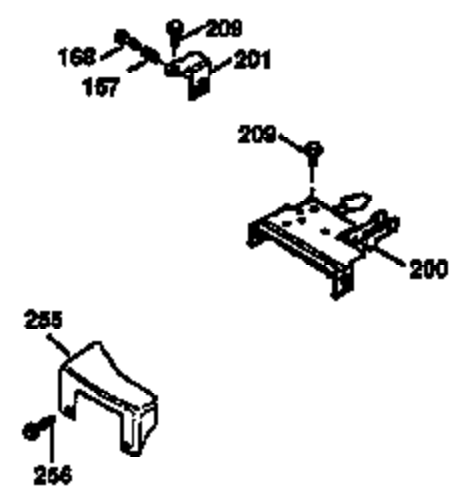

Ref #	Part Number	Qty	Description
189A	650884	1	Screw, 1/4-20 x 3/4"
238	650806	2	Screw, 10-32 x 5/8"
239	34338	1	* Air Cleaner Gasket
245	34340	1	Air Cleaner Filter
250	34341B	1	Air Cleaner Cover
260	36612	1	Blower Housing
275A	36664	1	Spark Arrestor Muffler (Optional) (Incl. 284,284A,416,417)
287	650926	2	Screw, 8-32 x 21/64"
300	35586	1	Fuel Tank (Incl. 292 & 301)
301	36246	1	Fuel Cap
359	36609	1	Starter Guard
390	590694	1	Rewind Starter (NOTE: This engine could have been built with 590737 starter).

ILLUSTRATION SHOWS TYPICAL PARTS ONLY. ORDER BY PART NUMBER. PARTS NOT LISTED ARE SUPPLIED BY OEM.