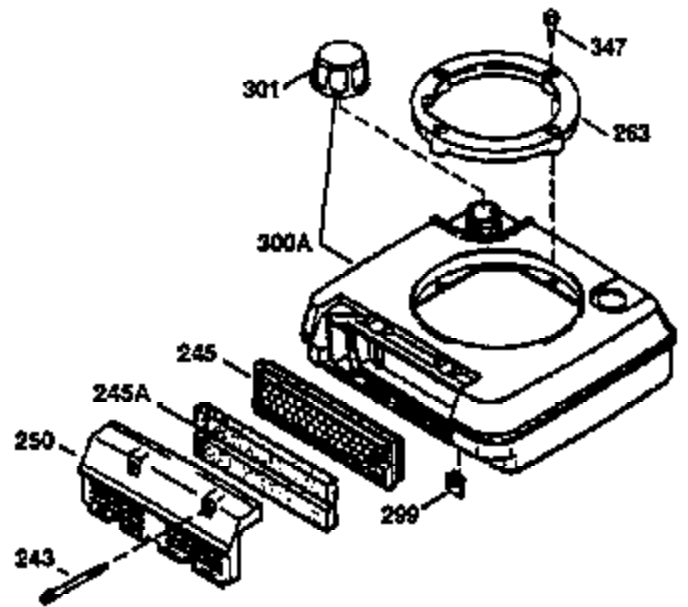

ILLUSTRATION SHOWS TYPICAL PARTS ONLY, ORDER BY PART NUMBER. PARTS NOT LISTED ARE SUPPLIED BY OEM.

Ref #	Part Number	Qty	Description
238	650806	2	Screw, 10-32 x 5/8"
239	34338	1	* Air Cleaner Gasket
245	34340	1	Air Cleaner Filter
250	34341B	1	Air Cleaner Cover
260	35484	1	Blower Housing
287	650926	2	Screw, 8-32 x 21/64"
298	28763	3	Screw, 10-32 x 35/64"
300	34476A	1	Fuel Tank (Incl. 292 & 301)
301	33032	1	Fuel Cap
390	590694	1	Rewind Starter