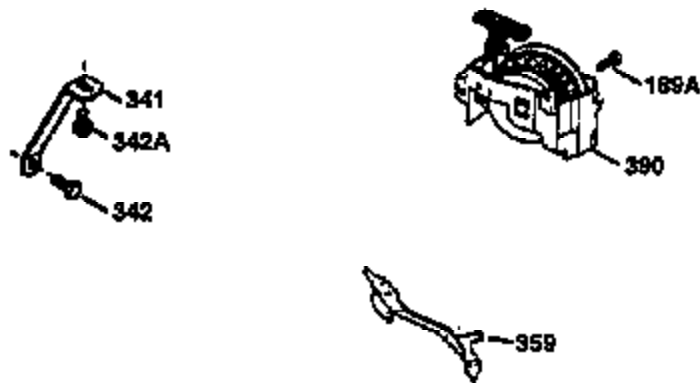

ILLUSTRATION SHOWS TYPICAL PARTS ONLY, ORDER BY PART NUMBER. PARTS NOT LISTED ARE SUPPLIED BY OEM.

Ref #	Part Number	Qty	Description
238	650806	2	Screw, 10-32 x 5/8"
239	34338	1	* Air Cleaner Gasket
245	34340	1	Air Cleaner Filter
250	34341B	1	Air Cleaner Cover
260	35484	1	Blower Housing
287	650926	2	Screw, 8-32 x 21/64"
298	28763	3	Screw, 10-32 x 35/64"
300	34476A	1	Fuel Tank (Incl. 292 & 301)
301	33032	1	Fuel Cap
390	590694	1	Rewind Starter