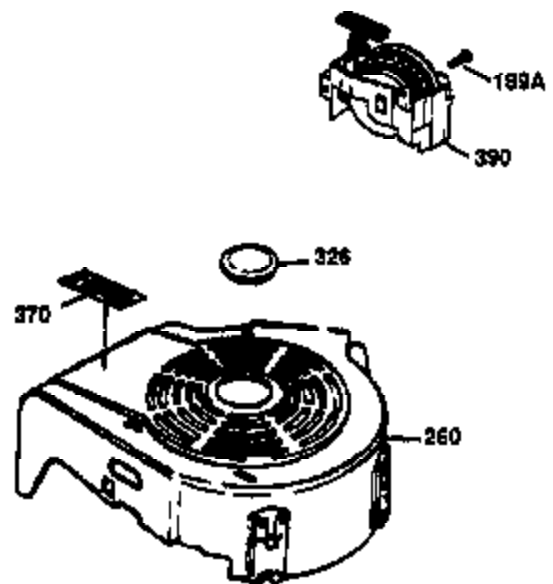

Ref #	Part Number	Qty	Description
178	29752	2	Nut & Lock Washer, 1/4-28
179	30593	1	Retainer Clip
182	6201	2	Screw, 1/4-28 x 7/8"
184	26756	1	* Carburetor To Intake Pipe Gasket
185	36544	1	Intake Pipe
186	34337	1	Governor Link
189A	650356	2	Screw, Torx T-30, 1/4-20 x 3/8"
200	33131A	1	Control Bracket (Incl. 202 thru 206)
202	36482	1	Compression Spring
203	31342	1	Compression Spring
204	651029	1	Screw, Torx T-10, 5-40 x 7/16"
205	651019	1	Screw, Torx T-10, 6-32 x 41/64"
206	610973	1	Terminal
207	34336	1	Throttle Link
209	30200	2	Screw, 10-24 x 9/16"
210	27793	1	Conduit Clip
211	28942	1	Screw, 10-32 x 3/8"
223	650451	2	Screw, 1/4-20 x 1"
224	34690A	1	* Intake Pipe Gasket
238	650806	2	Screw, 10-32 x 5/8"
239	34338	1	* Air Cleaner Gasket
240	34858	1	Air Cleaner Body
245	34340	1	Air Cleaner Filter
250	34341B	1	Air Cleaner Cover
260	36612	1	Blower Housing
261	30200	2	Screw, 10-24 x 9/16"
262	650831	2	Screw, 1/4-20 x 1/2"
275	35708	1	Muffler (Incl. 277)
277	650795	2	Screw, 1/4-20 x 2-1/4"
285	35000A	1	Starter Cup
287	650926	2	Screw, 8-32 x 21/64"
290	34357	1	Fuel Line
292	26460	2	Fuel Line Clamp
300	35586	1	Fuel Tank (Incl. 292 & 301)
301	36246	1	Fuel Cap
305	35577	1	Oil Fill Tube
306	36996	1	* "O"-Ring
307	35499	1	"O"-Ring
309	650562	1	Screw, 10-32 x 1/2"
310	35578	1	Dipstick
313	34080	1	Spacer
370A	36261	1	Lubrication Decal
370C	37199	1	Primer Decal
380	632733	1	Carburetor (Incl. 184)
390	590732	1	Rewind Starter (NOTE: This engine could have been built with 590738 starter).
400	36475A	1	* Gasket Set (Incl. items marked PK in notes) Incl. part #'s 26756 (1), 27234A (1), 33735 (1), 34338 (1), 34690A (1), 35261 (1), 36437 (1), 36832 (1), 36996 (1)
420	730225	1	SAE 30 4-Cycle Engine Oil (1 Quart)