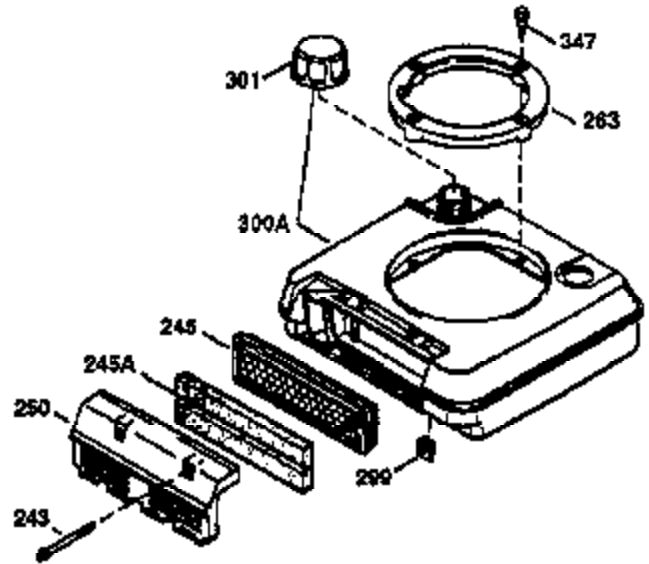

Ref #	Part Number	Qty	Description
178	29752	2	Nut & Lock Washer, 1/4-28
179	30593	1	Retainer Clip
182	6201	2	Screw, 1/4-28 x 7/8"
184	26756	1	* Carburetor To Intake Pipe Gasket
185	36544	1	Intake Pipe
186	34337	1	Governor Link
189A	650356	2	Screw, Torx T-30, 1/4-20 x 3/8"
200	33131A	1	Control Bracket (Incl. 202 thru 206)
202	36482	1	Compression Spring
203	31342	1	Compression Spring
204	651029	1	Screw, Torx T-10, 5-40 x 7/16"
205	651019	1	Screw, Torx T-10, 6-32 x 41/64"
206	610973	1	Terminal
207	34336	1	Throttle Link
209	30200	2	Screw, 10-24 x 9/16"
210	27793	1	Conduit Clip
211	28942	1	Screw, 10-32 x 3/8"
223	650451	2	Screw, 1/4-20 x 1"
224	34690A	1	* Intake Pipe Gasket
238	650806	2	Screw, 10-32 x 5/8"
239	34338	1	* Air Cleaner Gasket
240	34858	1	Air Cleaner Body
245	34340	1	Air Cleaner Filter
250	34341B	1	Air Cleaner Cover
260	36612	1	Blower Housing
261	30200	2	Screw, 10-24 x 9/16"
262	650831	2	Screw, 1/4-20 x 1/2"
275	35708	1	Muffler (Incl. 277)
277	650795	2	Screw, 1/4-20 x 2-1/4"
285	35000A	1	Starter Cup
287	650926	2	Screw, 8-32 x 21/64"
290	34357	1	Fuel Line
292	26460	2	Fuel Line Clamp
300	35586	1	Fuel Tank (Incl. 292 & 301)
301	36246	1	Fuel Cap
305	35577	1	Oil Fill Tube
306	36996	1	* "O"-Ring
307	35499	1	"O"-Ring
309	650562	1	Screw, 10-32 x 1/2"
310	35578	1	Dipstick
313	34080	1	Spacer
370A	36261	1	Lubrication Decal
370C	37199	1	Primer Decal
380	632733	1	Carburetor (Incl. 184)
390	590732	1	Rewind Starter (NOTE: This engine could have been built with 590738 starter).
400	36475A	1	* Gasket Set (Incl. items marked PK in notes) Incl. part #'s 26756 (1), 27234A (1), 33735 (1), 34338 (1), 34690A (1), 35261 (1), 36437 (1), 36832 (1), 36996 (1)
420	730225	1	SAE 30 4-Cycle Engine Oil (1 Quart)