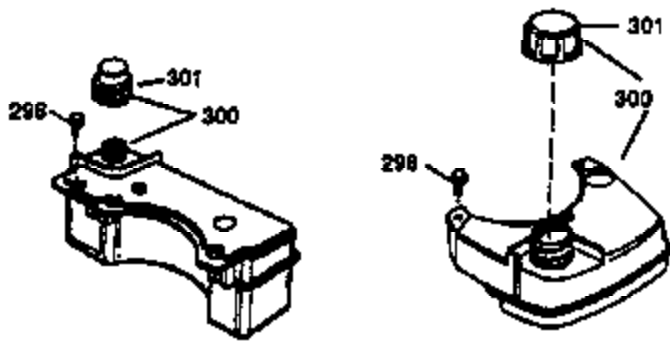

Ref #	Part Number	Qty	Description
178	29752	2	Nut & Lock Washer, 1/4-28
179	30593	1	Retainer Clip
182	6201	2	Screw, 1/4-28 x 7/8"
184	26756	1	* Carburetor To Intake Pipe Gasket
185	36544	1	Intake Pipe
186	34337	1	Governor Link
189A	650356	2	Screw, Torx T-30, 1/4-20 x 3/8"
200	33131A	1	Control Bracket (Incl. 202 thru 206)
202	36482	1	Compression Spring
203	31342	1	Compression Spring
204	651029	1	Screw, Torx T-10, 5-40 x 7/16"
205	651019	1	Screw, Torx T-10, 6-32 x 41/64"
206	610973	1	Terminal
207	34336	1	Throttle Link
209	30200	2	Screw, 10-24 x 9/16"
210	27793	1	Conduit Clip
211	28942	1	Screw, 10-32 x 3/8"
223	650451	2	Screw, 1/4-20 x 1"
224	34690A	1	* Intake Pipe Gasket
238	650806	2	Screw, 10-32 x 5/8"
239	34338	1	* Air Cleaner Gasket
240	34858	1	Air Cleaner Body
245	34340	1	Air Cleaner Filter
250	34341B	1	Air Cleaner Cover
260	36612	1	Blower Housing
261	30200	2	Screw, 10-24 x 9/16"
262	650831	2	Screw, 1/4-20 x 1/2"
275	35708	1	Muffler (Incl. 277)
277	650795	2	Screw, 1/4-20 x 2-1/4"
285	35000A	1	Starter Cup
287	650926	2	Screw, 8-32 x 21/64"
290	34357	1	Fuel Line
292	26460	2	Fuel Line Clamp
300	35586	1	Fuel Tank (Incl. 292 & 301)
301	36246	1	Fuel Cap
305	35577	1	Oil Fill Tube
306	36996	1	* "O"-Ring
307	35499	1	"O"-Ring
309	650562	1	Screw, 10-32 x 1/2"
310	35578	1	Dipstick
313	34080	1	Spacer
370A	36261	1	Lubrication Decal
370C	37199	1	Primer Decal
380	632733	1	Carburetor (Incl. 184)
390	590732	1	Rewind Starter (NOTE: This engine could have been built with 590738 starter).
400	36475A	1	* Gasket Set (Incl. items marked PK in notes) Incl. part #'s 26756 (1), 27234A (1), 33735 (1), 34338 (1), 34690A (1), 35261 (1), 36437 (1), 36832 (1), 36996 (1)
420	730225	1	SAE 30 4-Cycle Engine Oil (1 Quart)