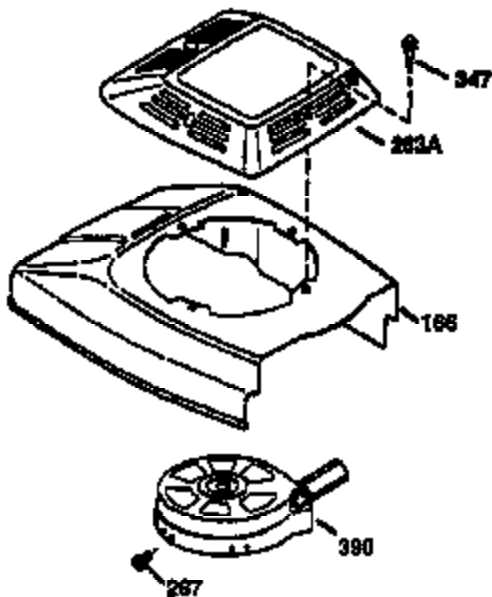

Ref #	Part Number	Qty	Description
178	29752	2	Nut & Lock Washer, 1/4-28
179	30593	1	Retainer Clip
182	6201	2	Screw, 1/4-28 x 7/8"
184	26756	1	* Carburetor To Intake Pipe Gasket
185	36544	1	Intake Pipe
186	34337	1	Governor Link
189A	650356	2	Screw, Torx T-30, 1/4-20 x 3/8"
200	33131A	1	Control Bracket (Incl. 202 thru 206)
202	36482	1	Compression Spring
203	31342	1	Compression Spring
204	651029	1	Screw, Torx T-10, 5-40 x 7/16"
205	651019	1	Screw, Torx T-10, 6-32 x 41/64"
206	610973	1	Terminal
207	34336	1	Throttle Link
209	30200	2	Screw, 10-24 x 9/16"
210	27793	1	Conduit Clip
211	28942	1	Screw, 10-32 x 3/8"
223	650451	2	Screw, 1/4-20 x 1"
224	34690A	1	* Intake Pipe Gasket
238	650806	2	Screw, 10-32 x 5/8"
239	34338	1	* Air Cleaner Gasket
240	34858	1	Air Cleaner Body
245	34340	1	Air Cleaner Filter
250	34341B	1	Air Cleaner Cover
260	36612	1	Blower Housing
261	30200	2	Screw, 10-24 x 9/16"
262	650831	2	Screw, 1/4-20 x 1/2"
275	35708	1	Muffler (Incl. 277)
277	650795	2	Screw, 1/4-20 x 2-1/4"
285	35000A	1	Starter Cup
287	650926	2	Screw, 8-32 x 21/64"
290	34357	1	Fuel Line
292	26460	2	Fuel Line Clamp
300	35586	1	Fuel Tank (Incl. 292 & 301)
301	36246	1	Fuel Cap
305	35577	1	Oil Fill Tube
306	36996	1	* "O"-Ring
307	35499	1	"O"-Ring
309	650562	1	Screw, 10-32 x 1/2"
310	35578	1	Dipstick
313	34080	1	Spacer
370A	36261	1	Lubrication Decal
370C	37199	1	Primer Decal
380	632733	1	Carburetor (Incl. 184)
390	590732	1	Rewind Starter (NOTE: This engine could have been built with 590738 starter).
400	36475A	1	* Gasket Set (Incl. items marked PK in notes) Incl. part #'s 26756 (1), 27234A (1), 33735 (1), 34338 (1), 34690A (1), 35261 (1), 36437 (1), 36832 (1), 36996 (1)
420	730225	1	SAE 30 4-Cycle Engine Oil (1 Quart)