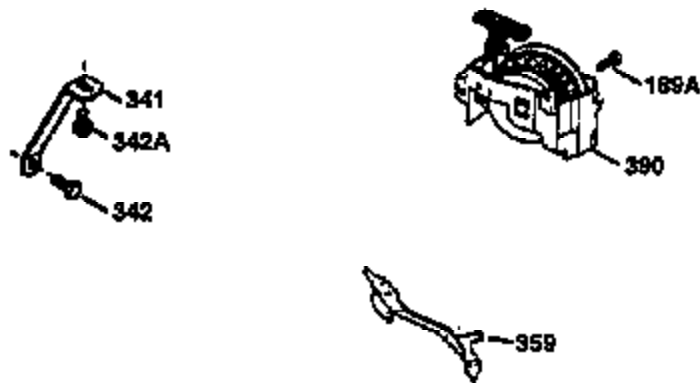

ILLUSTRATION SHOWS TYPICAL PARTS ONLY, ORDER BY PART NUMBER. PARTS NOT LISTED ARE SUPPLIED BY OEM.

Ref #	Part Number	Qty	Description
189A	650765	1	Screw, 10-32 x 1/2"
238	650932	2	Screw, 10-32 x 49/64"
239	34338	1	* Air Cleaner Gasket
245	35066	1	Air Cleaner Filter
250	35986	1	Air Cleaner Cover
260	36840	1	Blower Housing
287	650926	2	Screw, 8-32 x 21/64"
300	35586	1	Fuel Tank (Incl. 292 & 301)
301	36246	1	Fuel Cap
359	36773	1	Starter Guard
390	590732	1	Rewind Starter (NOTE: This engine could have been built with 590738 starter).