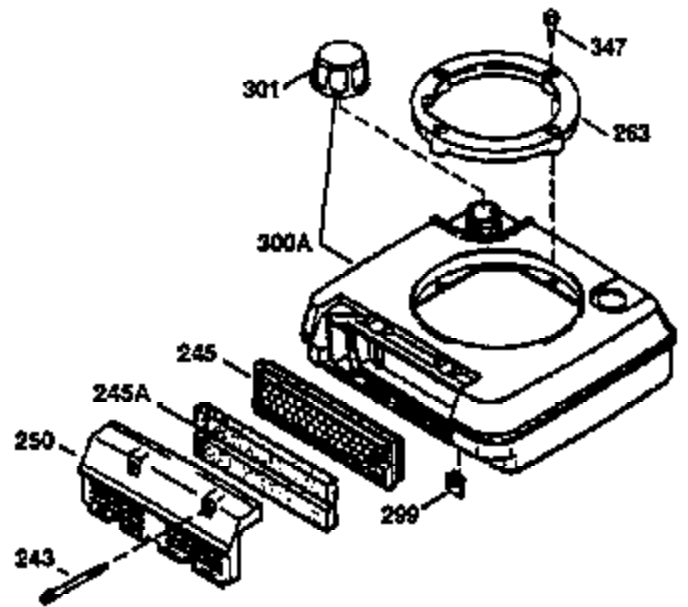

ILLUSTRATION SHOWS TYPICAL PARTS ONLY, ORDER BY PART NUMBER. PARTS NOT LISTED ARE SUPPLIED BY OEM.

Ref #	Part Number	Qty	Description
189A	650765	1	Screw, 10-32 x 1/2"
238	650932	2	Screw, 10-32 x 49/64"
239	34338	1	* Air Cleaner Gasket
245	35066	1	Air Cleaner Filter
250	35986	1	Air Cleaner Cover
260	36840	1	Blower Housing
287	650926	2	Screw, 8-32 x 21/64"
300	35586	1	Fuel Tank (Incl. 292 & 301)
301	36246	1	Fuel Cap
359	36773	1	Starter Guard
390	590732	1	Rewind Starter (NOTE: This engine could have been built with 590738 starter).