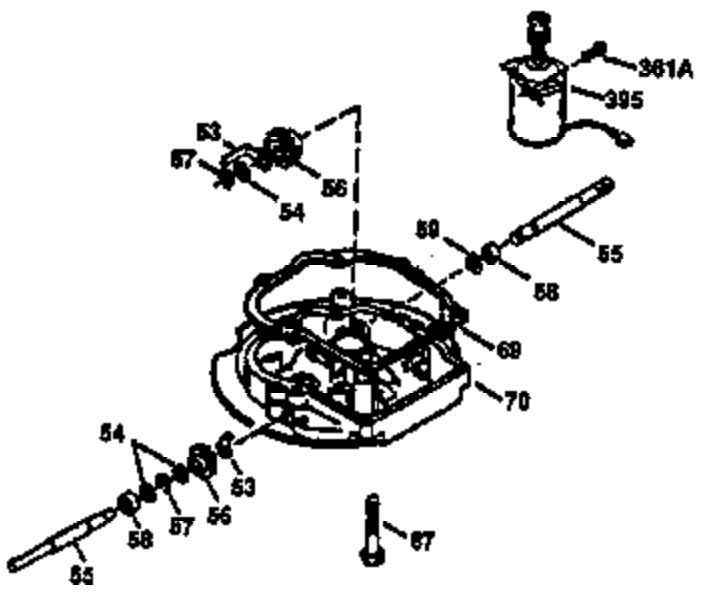

ILLUSTRATION SHOWS TYPICAL PARTS ONLY. ORDER BY PART NUMBER. PARTS NOT LISTED ARE SUPPLIED BY OEM.

Ref #	Part Number	Qty	Description
19	36281	1	Extension Spring
69	35261	1	* Mounting Flange Gasket
70	35651D	1	Mounting Flange (Incl. 72 thru 83)
90	611112	1	Flywheel
182	6201	2	Screw, 1/4-28 x 7/8"
185	36544	1	Intake Pipe
186	34337	1	Governor Link
200	33131A	1	Control Bracket (Incl. 202 thru 206)
209	30200	2	Screw, 10-24 x 9/16"
223	650451	2	Screw, 1/4-20 x 1"
238	650932	2	Screw, 10-32 x 49/64"
241	35797	1	Air Cleaner Collar
245	35066	1	Air Cleaner Filter
250	35986	1	Air Cleaner Cover
275	36473	1	Muffler (Incl. 277)
277	650988	2	Screw, 1/4-20 x 2-5/16"
416	36085	1	Spark Arrestor Kit (Incl. 417)(Optional)
417	650760	1	Screw, 8-32 x 3/8" (Optional)