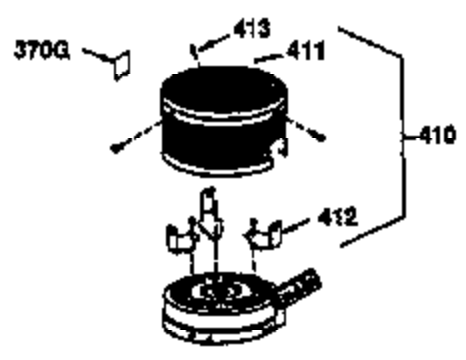

ILLUSTRATION SHOWS TYPICAL PARTS ONLY. ORDER BY PART NUMBER. PARTS NOT LISTED ARE SUPPLIED BY OEM.

Ref #	Part Number	Qty	Description
19	36281	1	Extension Spring
69	35261	1	* Mounting Flange Gasket
70	35651D	1	Mounting Flange (Incl. 72 thru 83)
90	611112	1	Flywheel
182	6201	2	Screw, 1/4-28 x 7/8"
185	36544	1	Intake Pipe
186	34337	1	Governor Link
200	33131A	1	Control Bracket (Incl. 202 thru 206)
209	30200	2	Screw, 10-24 x 9/16"
223	650451	2	Screw, 1/4-20 x 1"
238	650932	2	Screw, 10-32 x 49/64"
241	35797	1	Air Cleaner Collar
245	35066	1	Air Cleaner Filter
250	35986	1	Air Cleaner Cover
275	36473	1	Muffler (Incl. 277)
277	650988	2	Screw, 1/4-20 x 2-5/16"
416	36085	1	Spark Arrestor Kit (Incl. 417)(Optional)
417	650760	1	Screw, 8-32 x 3/8" (Optional)