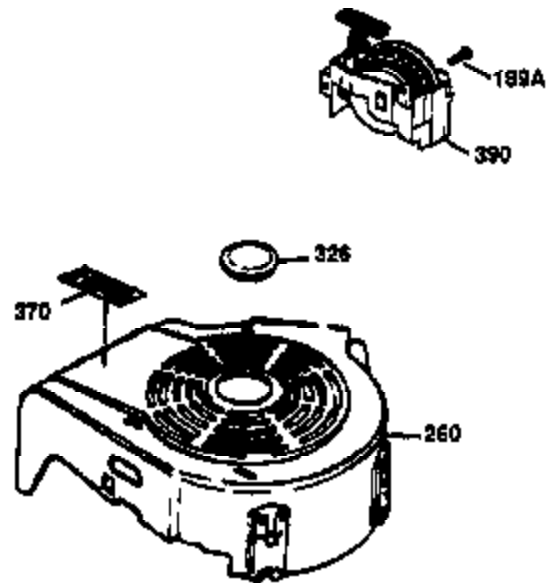

Ref #	Part Number	Qty	Description
178	29752	2	Nut & Lock Washer, 1/4-28
179	30593	1	Retainer Clip
182	6201	2	Screw, 1/4-28 x 7/8"
184	26756	1	* Carburetor To Intake Pipe Gasket
185	36544	1	Intake Pipe
186	34337	1	Governor Link
189	650356	1	Screw, Torx T-30, 1/4-20 x 3/8"
189A	650765	1	Screw, 10-32 x 1/2"
200	33131A	1	Control Bracket (Incl. 202 thru 206)
202	36482	1	Compression Spring
203	31342	1	Compression Spring
204	651029	1	Screw, Torx T-10, 5-40 x 7/16"
205	651019	1	Screw, Torx T-10, 6-32 x 41/64"
206	610973	1	Terminal
207	34336	1	Throttle Link
209	30200	2	Screw, 10-24 x 9/16"
210	27793	1	Conduit Clip
211	28942	1	Screw, 10-32 x 3/8"
223	650451	2	Screw, 1/4-20 x 1"
224	34690A	1	* Intake Pipe Gasket
238	650932	2	Screw, 10-32 x 49/64"
239	34338	1	* Air Cleaner Gasket
245	35066	1	Air Cleaner Filter
250	35986	1	Air Cleaner Cover
260	36840	1	Blower Housing
261	30200	2	Screw, 10-24 x 9/16"
262	650831	2	Screw, 1/4-20 x 1/2"
275	36473	1	Muffler (Incl. 277)
277	650988	2	Screw, 1/4-20 x 2-5/16"
285	35000A	1	Starter Cup
287	650926	2	Screw, 8-32 x 21/64"
290	34357	1	Fuel Line
292	26460	2	Fuel Line Clamp
300	35586	1	Fuel Tank (Incl. 292 & 301)
301	36246	1	Fuel Cap
305	35577	1	Oil Fill Tube
306	36996	1	* "O"-Ring
307	35499	1	"O"-Ring
309	650562	1	Screw, 10-32 x 1/2"
310	35578	1	Dipstick
313	34080	1	Spacer
370A	36261	1	Lubrication Decal
370C	37199	1	Primer Decal
380	632733	1	Carburetor (Incl. 184)
390	590732	1	Rewind Starter (NOTE: This engine could have been built with 590738 starter).
400	36475B	1	* Gasket Set (Incl. items marked PK in notes) Incl. part #'s 26756 (1), 27234A (1), 33735 (1), 34338 (1), 34690A (1), 36437 (1), 36832 (1), 36996 (1), 37130 (1)
420	730225	1	SAE 30 4-Cycle Engine Oil (1 Quart)