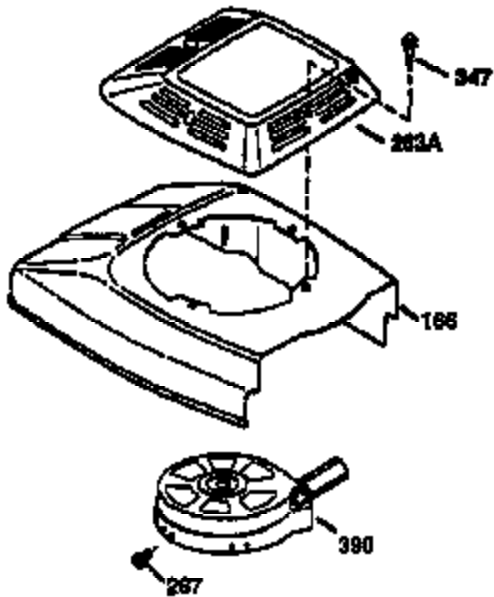

Ref #	Part Number	Qty	Description
178	29752	2	Nut & Lock Washer, 1/4-28
179	30593	1	Retainer Clip
182	6201	2	Screw, 1/4-28 x 7/8"
184	26756	1	* Carburetor To Intake Pipe Gasket
185	36544	1	Intake Pipe
186	34337	1	Governor Link
189	650356	1	Screw, Torx T-30, 1/4-20 x 3/8"
189A	650765	1	Screw, 10-32 x 1/2"
200	33131A	1	Control Bracket (Incl. 202 thru 206)
202	36482	1	Compression Spring
203	31342	1	Compression Spring
204	651029	1	Screw, Torx T-10, 5-40 x 7/16"
205	651019	1	Screw, Torx T-10, 6-32 x 41/64"
206	610973	1	Terminal
207	34336	1	Throttle Link
209	30200	2	Screw, 10-24 x 9/16"
210	27793	1	Conduit Clip
211	28942	1	Screw, 10-32 x 3/8"
223	650451	2	Screw, 1/4-20 x 1"
224	34690A	1	* Intake Pipe Gasket
238	650932	2	Screw, 10-32 x 49/64"
239	34338	1	* Air Cleaner Gasket
245	35066	1	Air Cleaner Filter
250	35986	1	Air Cleaner Cover
260	36840	1	Blower Housing
261	30200	2	Screw, 10-24 x 9/16"
262	650831	2	Screw, 1/4-20 x 1/2"
275	36473	1	Muffler (Incl. 277)
277	650988	2	Screw, 1/4-20 x 2-5/16"
285	35000A	1	Starter Cup
287	650926	2	Screw, 8-32 x 21/64"
290	34357	1	Fuel Line
292	26460	2	Fuel Line Clamp
300	35586	1	Fuel Tank (Incl. 292 & 301)
301	36246	1	Fuel Cap
305	35577	1	Oil Fill Tube
306	36996	1	* "O"-Ring
307	35499	1	"O"-Ring
309	650562	1	Screw, 10-32 x 1/2"
310	35578	1	Dipstick
313	34080	1	Spacer
370A	36261	1	Lubrication Decal
370C	37199	1	Primer Decal
380	632733	1	Carburetor (Incl. 184)
390	590732	1	Rewind Starter (NOTE: This engine could have been built with 590738 starter).
400	36475B	1	* Gasket Set (Incl. items marked PK in notes) Incl. part #'s 26756 (1), 27234A (1), 33735 (1), 34338 (1), 34690A (1), 36437 (1), 36832 (1), 36996 (1), 37130 (1)
420	730225	1	SAE 30 4-Cycle Engine Oil (1 Quart)