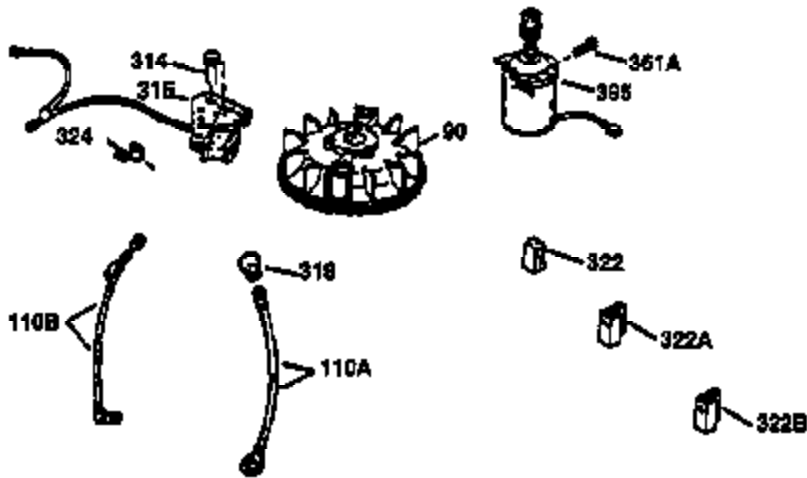

Ref #	Part Number	Qty	Description
19	36281	1	Extension Spring
69	35261	1	* Mounting Flange Gasket
70	35651E	1	Mounting Flange (Incl. 72 thru 83,306)
90	611112	1	Flywheel
182	6201	2	Screw, 1/4-28 x 7/8"
185	36544	1	Intake Pipe
186	34337	1	Governor Link
200	33131A	1	Control Bracket (Incl. 202 thru 206)
209	30200	2	Screw, 10-24 x 9/16"
223	650451	2	Screw, 1/4-20 x 1"
238	650932	2	Screw, 10-32 x 49/64"
241	35797	1	Air Cleaner Collar
245	35066	1	Air Cleaner Filter
250	35986	1	Air Cleaner Cover
275	36473	1	Muffler (Incl. 277)
277	650988	2	Screw, 1/4-20 x 2-5/16"
416	36085	1	Spark Arrestor Kit (Incl. 417)(Optional)
417	650760	1	Screw, 8-32 x 3/8" (Optional)