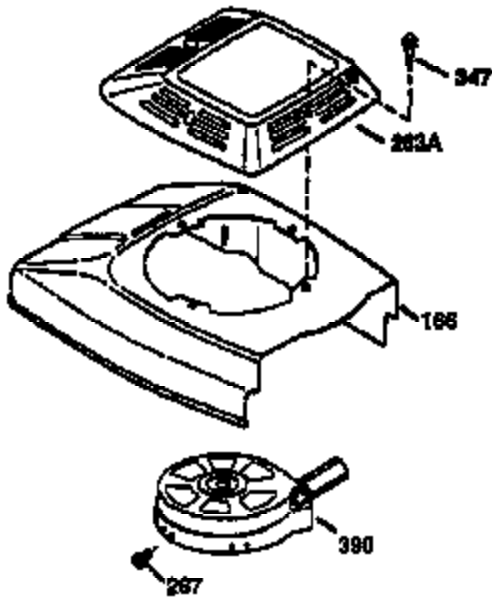

Ref #	Part Number	Qty	Description
182	6201	2	Screw, 1/4-28 x 7/8"
184	26756	1	* Carburetor To Intake Pipe Gasket
185	36544	1	Intake Pipe
186	32653	1	Governor Link
189	650839	2	Screw, 1/4-20 x 3/8"
191	36559	1	S.E. Brack Bracket (Incl. 195)
195	610973	1	Terminal
207	34336	1	Throttle Link
223	650451	2	Screw, 1/4-20 x 1"
224	34690A	1	* Intake Pipe Gasket
238	650806	2	Screw, 10-32 x 5/8"
239	34338	1	* Air Cleaner Gasket
240	37115	1	Air Cleaner Body
245A	37117	1	Air Cleaner Filter
245	37116	1	Air Cleaner Filter
250	37118	1	Air Cleaner Cover
260	37139	1	Blower Housing
261	30200	2	Screw, 10-24 x 9/16"
262	650831	2	Screw, 1/4-20 x 1/2"
275	35708	1	Muffler (Incl. 277)
277	650795	2	Screw, 1/4-20 x 2-1/4"
285	35000A	1	Starter Cup
287	650926	2	Screw, 8-32 x 21/64"
290	34357	1	Fuel Line
292	26460	2	Fuel Line Clamp
300	35586	1	Fuel Tank (Incl. 292 & 301)
301	36246	1	Fuel Cap
305	35577	1	Oil Fill Tube
306	36996	1	* "O"-Ring
307	35499	1	"O"-Ring
309	650562	1	Screw, 10-32 x 1/2"
310	35578	1	Dipstick
313	34080	1	Spacer
370D	36534	1	Caution Decal
370A	36261	1	Lubrication Decal
370C	37199	1	Primer Decal
370K	36695	1	Starter Decal
380	632733	1	Carburetor (Incl. 184)
390	590694	1	Rewind Starter (NOTE: This engine could have been built with 590737 starter).
400	36475B	1	* Gasket Set (Incl. items marked PK in notes) Incl. part #'s 26756 (1), 27234A (1), 33735 (1), 34338 (1), 34690A (1), 35261 (1), 36437 (1), 36832 (1), 36996 (1), 37130 (1)
420	730225	1	SAE 30 4-Cycle Engine Oil (1 Quart)