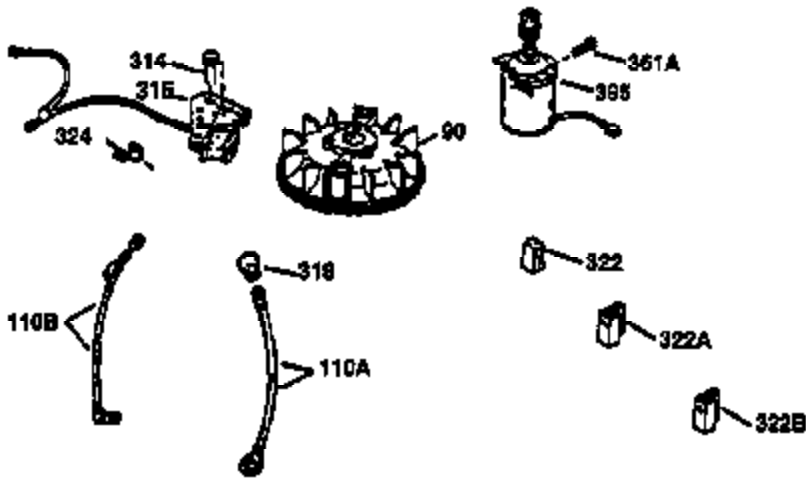

Ref #	Part Number	Qty	Description
19	36281	1	Extension Spring
69	35261	1	* Mounting Flange Gasket
70	35651E	1	Mounting Flange (Incl. 72 thru 83)
90	611112	1	Flywheel
182	6201	2	Screw, 1/4-28 x 7/8"
185	36544	1	Intake Pipe
186	32653	1	Governor Link
216	33086	1	R.P.M. Adjusting Lever
223	650451	2	Screw, 1/4-20 x 1"
238	650806	2	Screw, 10-32 x 5/8"
245A	37117	1	Air Cleaner Filter
245	37116	1	Air Cleaner Filter
250	37118	1	Air Cleaner Cover
275	35708	1	Muffler (Incl. 277)
277	650795	2	Screw, 1/4-20 x 2-1/4"