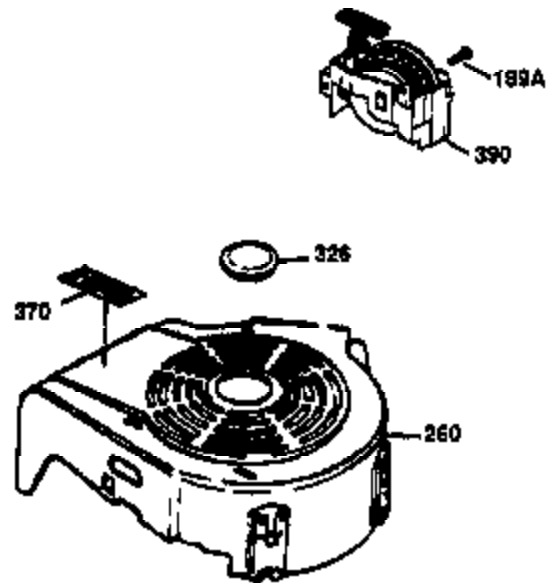

Ref #	Part Number	Qty	Description
182	6201	2	Screw, 1/4-28 x 7/8"
184	26756	1	* Carburetor To Intake Pipe Gasket
185	36544	1	Intake Pipe
186	32653	1	Governor Link
189	650839	2	Screw, 1/4-20 x 3/8"
191	36559	1	S.E. Brack Bracket (Incl. 195)
195	610973	1	Terminal
207	34336	1	Throttle Link
223	650451	2	Screw, 1/4-20 x 1"
224	34690A	1	* Intake Pipe Gasket
238	650806	2	Screw, 10-32 x 5/8"
239	34338	1	* Air Cleaner Gasket
240	37115	1	Air Cleaner Body
245A	37117	1	Air Cleaner Filter
245	37116	1	Air Cleaner Filter
250	37118	1	Air Cleaner Cover
260	37139	1	Blower Housing
261	30200	2	Screw, 10-24 x 9/16"
262	650831	2	Screw, 1/4-20 x 1/2"
275	35708	1	Muffler (Incl. 277)
277	650795	2	Screw, 1/4-20 x 2-1/4"
285	35000A	1	Starter Cup
287	650926	2	Screw, 8-32 x 21/64"
290	34357	1	Fuel Line
292	26460	2	Fuel Line Clamp
300	35586	1	Fuel Tank (Incl. 292 & 301)
301	36246	1	Fuel Cap
305	35577	1	Oil Fill Tube
306	36996	1	* "O"-Ring
307	35499	1	"O"-Ring
309	650562	1	Screw, 10-32 x 1/2"
310	35578	1	Dipstick
313	34080	1	Spacer
370D	36534	1	Caution Decal
370A	36261	1	Lubrication Decal
370C	37199	1	Primer Decal
370K	36695	1	Starter Decal
380	632733	1	Carburetor (Incl. 184)
390	590694	1	Rewind Starter (NOTE: This engine could have been built with 590737 starter).
400	36475B	1	* Gasket Set (Incl. items marked PK in notes) Incl. part #'s 26756 (1), 27234A (1), 33735 (1), 34338 (1), 34690A (1), 35261 (1), 36437 (1), 36832 (1), 36996 (1), 37130 (1)
420	730225	1	SAE 30 4-Cycle Engine Oil (1 Quart)