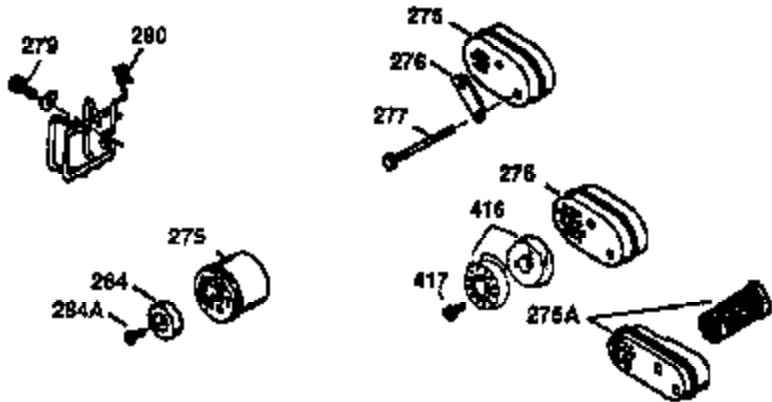

Ref #	Part Number	Qty	Description
19	36281	1	Extension Spring
69	35261	1	* Mounting Flange Gasket
70	35651E	1	Mounting Flange (Incl. 72 thru 83)
90	611112	1	Flywheel
182	6201	2	Screw, 1/4-28 x 7/8"
185	36544	1	Intake Pipe
186	32653	1	Governor Link
216	33086	1	R.P.M. Adjusting Lever
223	650451	2	Screw, 1/4-20 x 1"
238	650806	2	Screw, 10-32 x 5/8"
245A	37117	1	Air Cleaner Filter
245	37116	1	Air Cleaner Filter
250	37118	1	Air Cleaner Cover
275	35708	1	Muffler (Incl. 277)
277	650795	2	Screw, 1/4-20 x 2-1/4"