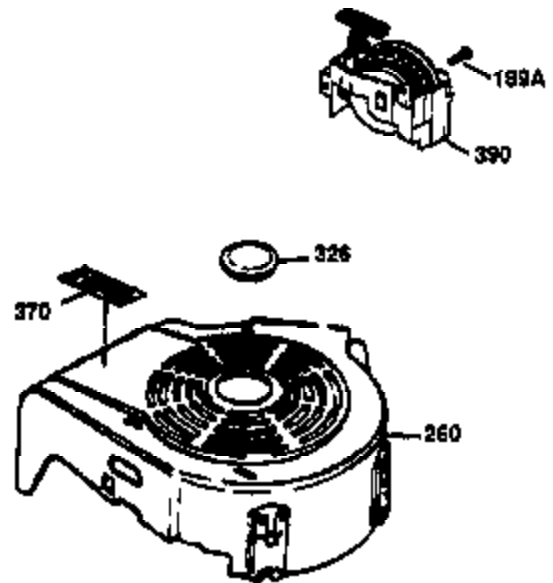

Ref #	Part Number	Qty	Description
238	650806	2	Screw, 10-32 x 5/8"
239	34338	1	* Air Cleaner Gasket
245	37116	1	Air Cleaner Filter
245A	37117	1	Air Cleaner Filter
250	37118	1	Air Cleaner Cover
260	37139	1	Blower Housing
263	36214	1	Trim Ring
287	650926	2	Screw, 8-32 x 21/64"
300	35586	1	Fuel Tank (Incl. 292 & 301)
301	36246	1	Fuel Cap
390	590737	1	Rewind Starter (NOTE: This engine could have been built with 590694 starter).