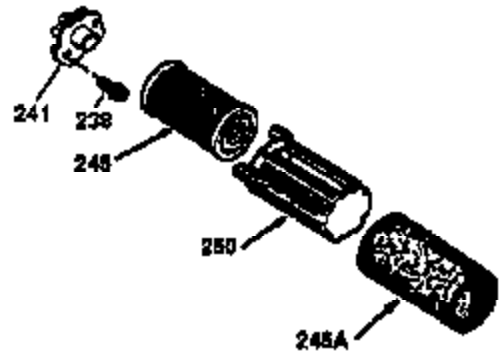

Ref #	Part Number	Qty	Description
19	36281	1	Extension Spring
69	35261	1	* Mounting Flange Gasket
70	35651E	1	Mounting Flange (Incl. 72 thru 83,306)
90	611112	1	Flywheel
182	6201	2	Screw, 1/4-28 x 7/8"
185	36544	1	Intake Pipe
186	32653	1	Governor Link
216	33086	1	R.P.M. Adjusting Lever
223	650451	2	Screw, 1/4-20 x 1"
238	650806	2	Screw, 10-32 x 5/8"
245A	37117	1	Air Cleaner Filter
245	37116	1	Air Cleaner Filter
250	37118	1	Air Cleaner Cover
275	35708	1	Muffler (Incl. 277)
277	650795	2	Screw, 1/4-20 x 2-1/4"