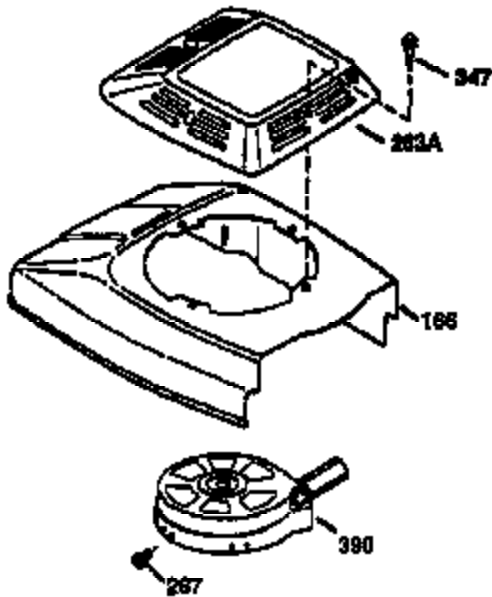

Ref #	Part Number	Qty	Description
182	6201	2	Screw, 1/4-28 x 7/8"
184	26756	1	* Carburetor To Intake Pipe Gasket
185	36544	1	Intake Pipe
186	32653	1	Governor Link
189	650839	2	Screw, 1/4-20 x 3/8"
191	36559A	1	S.E. Brack Bracket (Incl. 195)
195	610973	1	Terminal
207	34336	1	Throttle Link
223	650451	2	Screw, 1/4-20 x 1"
224	34690A	1	* Intake Pipe Gasket
238	650806	2	Screw, 10-32 x 5/8"
239	34338	1	* Air Cleaner Gasket
240	37115	1	Air Cleaner Body
245A	37117	1	Air Cleaner Filter
245	37116	1	Air Cleaner Filter
250	37118	1	Air Cleaner Cover
260	37139	1	Blower Housing
261	30200	2	Screw, 10-24 x 9/16"
262	650831	2	Screw, 1/4-20 x 1/2"
275	35708	1	Muffler (Incl. 277)
277	650795	2	Screw, 1/4-20 x 2-1/4"
285	35000A	1	Starter Cup
287	650926	2	Screw, 8-32 x 21/64"
290	34357	1	Fuel Line
292	26460	2	Fuel Line Clamp
300	35586	1	Fuel Tank (Incl. 292 & 301)
301	36246	1	Fuel Cap
305	35577	1	Oil Fill Tube
306	36996	1	* "O"-Ring
307	35499	1	"O"-Ring
309	650562	1	Screw, 10-32 x 1/2"
310	35578	1	Dipstick
313	34080	1	Spacer
370D	36534	1	Caution Decal
370A	36261	1	Lubrication Decal
370C	37199	1	Primer Decal
370K	36695	1	Starter Decal
380	632733	1	Carburetor (Incl. 184)
390	590737	1	Rewind Starter (NOTE: This engine could have been built with 590694 starter).
400	36475B	1	* Gasket Set (Incl. items marked PK in notes) Incl. part #'s 26756 (1), 27234A (1), 33735 (1), 34338 (1), 34690A (1), 35261 (1), 36437 (1), 36832 (1), 36996 (1), 37130 (1)
420	730225	1	SAE 30 4-Cycle Engine Oil (1 Quart)