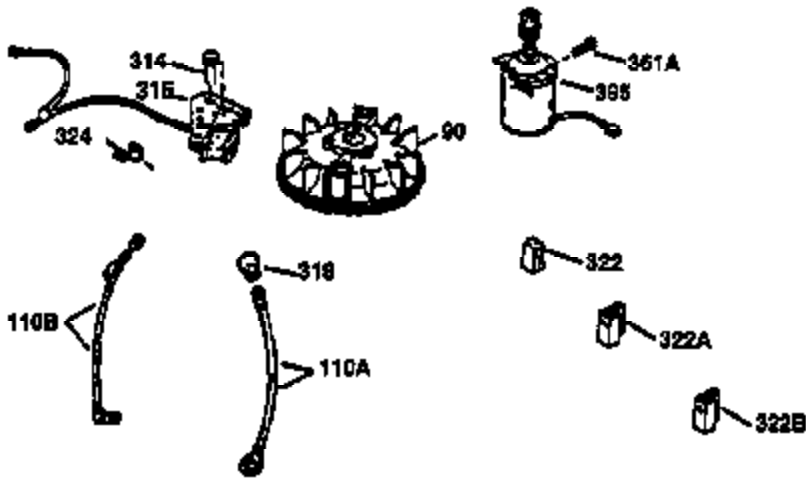

Ref #	Part Number	Qty	Description
238	650806	2	Screw, 10-32 x 5/8"
239	34338	1	* Air Cleaner Gasket
245	37116	1	Air Cleaner Filter
245A	37117	1	Air Cleaner Filter
250	37118	1	Air Cleaner Cover
260	37139	1	Blower Housing
263	36240	1	Trim Ring
287	650926	2	Screw, 8-32 x 21/64"
300	35586	1	Fuel Tank (Incl. 292 & 301)
301	36246	1	Fuel Cap
390	590737	1	Rewind Starter (NOTE: This engine could have been built with 590694 starter).