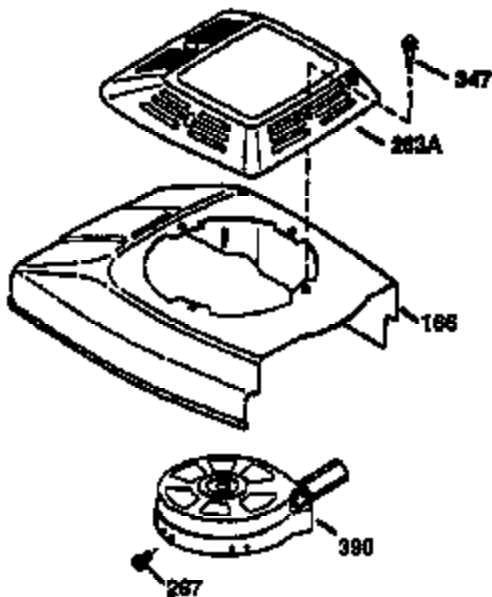

Ref #	Part Number	Qty	Description
178	29752	2	Nut & Lock Washer, 1/4-28
182	6201	2	Screw, 1/4-28 x 7/8"
184	26756	1	* Carburetor To Intake Pipe Gasket
185	36544	1	Intake Pipe
186	34337	1	Governor Link
189	650839	1	Screw, 1/4-20 x 3/8"
191	36559A	1	S.E. Brake Bracket (Incl. 195)
195	610973	1	Terminal
200	33131A	1	Control Bracket (Incl. 202 thru 205)
202	36482	1	Compression Spring
203	31342	1	Compression Spring
204	651029	1	Screw, Torx T-10, 5-40 x 7/16"
205	651019	1	Screw, Torx T-10, 6-32 x 41/64"
207	34336	1	Throttle Link
209	30200	2	Screw, 10-24 x 9/16"
210	27793	1	Conduit Clip
211	28942	1	Screw, 10-32 x 3/8"
223	650451	2	Screw, 1/4-20 x 1"
224	34690A	1	* Intake Pipe Gasket
238	650806	2	Screw, 10-32 x 5/8"
239	34338	1	* Air Cleaner Gasket
240	37115	1	Air Cleaner Body (Incl. 239)
245A	37117	1	Air Cleaner Filter
245	37116	1	Air Cleaner Filter
250	37118	1	Air Cleaner Cover
260	37139	1	Blower Housing
261	30200	2	Screw, 10-24 x 9/16"
262	650831	2	Screw, 1/4-20 x 1/2"
275	36473	1	Muffler (Incl. 277)
277	650988	2	Screw, 1/4-20 x 2-5/16"
285	35000A	1	Starter Cup
287	650926	2	Screw, 8-32 x 21/64"
290	34357	1	Fuel Line
292	26460	2	Fuel Line Clamp
300	35586	1	Fuel Tank (Incl. 292 & 301)
301	36246	1	Fuel Cap
305	35577	1	Oil Fill Tube
306	36996	1	* "O"-Ring
307	35499	1	"O"-Ring
309	650562	1	Screw, 10-32 x 1/2"
310	35578	1	Dipstick
313	34080	1	Spacer
370C	37199	1	Primer Decal
370K	36695	1	Starter Decal
370A	36261	1	Lubrication Decal
380	632733	1	Carburetor (Incl. 184)
390	590737	1	Rewind Starter (NOTE: This engine could have been built with 590694 starter).
400	36475B	1	* Gasket Set (Incl. items marked PK in notes) Incl. part #'s 26756 (1), 27234A (1), 33735 (1), 34338 (1), 34690A (1), 36437 (1), 36832 (1), 36996 (1), 37130 (1)
420	730225	1	SAE 30 4-Cycle Engine Oil (1 Quart)