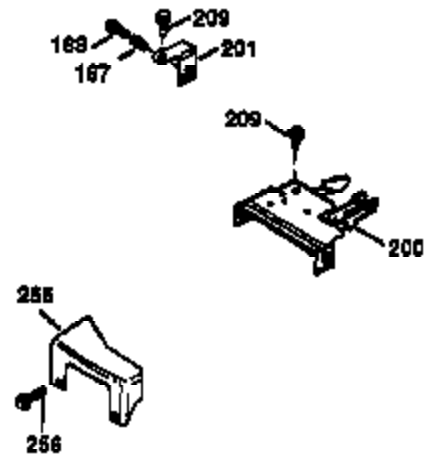

Ref #	Part Number	Qty	Description
238	650806	2	Screw, 10-32 x 5/8"
239	34338	1	* Air Cleaner Gasket
245	37116	1	Air Cleaner Filter
245A	37117	1	Air Cleaner Filter
250	37118	1	Air Cleaner Cover
260	37139	1	Blower Housing
263	36240	1	Trim Ring
287	650926	2	Screw, 8-32 x 21/64"
300	35586	1	Fuel Tank (Incl. 292 & 301)
301	36246	1	Fuel Cap
390	590737	1	Rewind Starter (NOTE: This engine could have been built with 590694 starter).