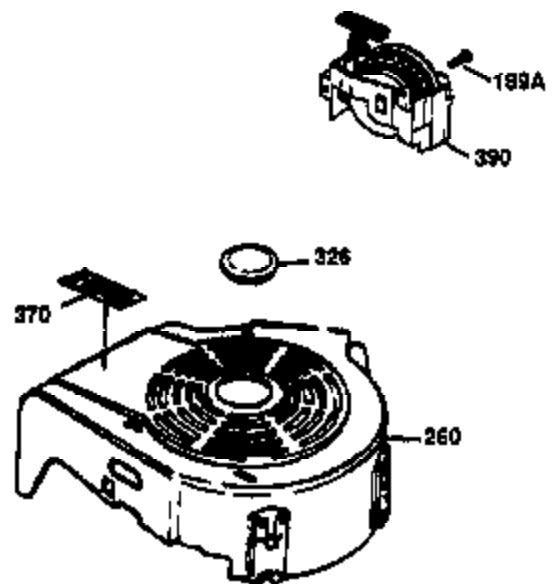

Ref #	Part Number	Qty	Description
178	29752	2	Nut & Lock Washer, 1/4-28
182	6201	2	Screw, 1/4-28 x 7/8"
184	26756	1	* Carburetor To Intake Pipe Gasket
185	36544	1	Intake Pipe
186	34337	1	Governor Link
189	650839	1	Screw, 1/4-20 x 3/8"
191	36559A	1	S.E. Brake Bracket (Incl. 195)
195	610973	1	Terminal
200	33131A	1	Control Bracket (Incl. 202 thru 205)
202	36482	1	Compression Spring
203	31342	1	Compression Spring
204	651029	1	Screw, Torx T-10, 5-40 x 7/16"
205	651019	1	Screw, Torx T-10, 6-32 x 41/64"
207	34336	1	Throttle Link
209	30200	2	Screw, 10-24 x 9/16"
210	27793	1	Conduit Clip
211	28942	1	Screw, 10-32 x 3/8"
223	650451	2	Screw, 1/4-20 x 1"
224	34690A	1	* Intake Pipe Gasket
238	650806	2	Screw, 10-32 x 5/8"
239	34338	1	* Air Cleaner Gasket
240	37115	1	Air Cleaner Body (Incl. 239)
245A	37117	1	Air Cleaner Filter
245	37116	1	Air Cleaner Filter
250	37118	1	Air Cleaner Cover
260	37139	1	Blower Housing
261	30200	2	Screw, 10-24 x 9/16"
262	650831	2	Screw, 1/4-20 x 1/2"
275	36473	1	Muffler (Incl. 277)
277	650988	2	Screw, 1/4-20 x 2-5/16"
285	35000A	1	Starter Cup
287	650926	2	Screw, 8-32 x 21/64"
290	34357	1	Fuel Line
292	26460	2	Fuel Line Clamp
300	35586	1	Fuel Tank (Incl. 292 & 301)
301	36246	1	Fuel Cap
305	35577	1	Oil Fill Tube
306	36996	1	* "O"-Ring
307	35499	1	"O"-Ring
309	650562	1	Screw, 10-32 x 1/2"
310	35578	1	Dipstick
313	34080	1	Spacer
370C	37199	1	Primer Decal
370K	36695	1	Starter Decal
370A	36261	1	Lubrication Decal
380	632733	1	Carburetor (Incl. 184)
390	590737	1	Rewind Starter (NOTE: This engine could have been built with 590694 starter).
400	36475B	1	* Gasket Set (Incl. items marked PK in notes) Incl. part #'s 26756 (1), 27234A (1), 33735 (1), 34338 (1), 34690A (1), 36437 (1), 36832 (1), 36996 (1), 37130 (1)
420	730225	1	SAE 30 4-Cycle Engine Oil (1 Quart)