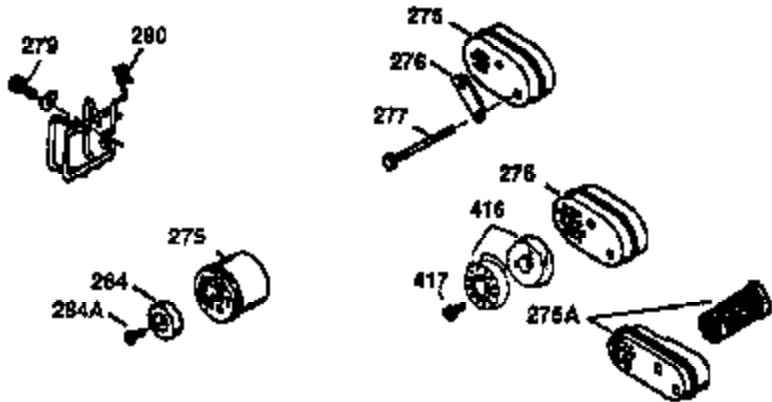

Ref #	Part Number	Qty	Description
238	650806	2	Screw, 10-32 x 5/8"
239	34338	1	* Air Cleaner Gasket
245	37116	1	Air Cleaner Filter
245A	37117	1	Air Cleaner Filter
250	37118	1	Air Cleaner Cover
260	37139	1	Blower Housing
263	36240	1	Trim Ring
287	650926	2	Screw, 8-32 x 21/64"
300	35586	1	Fuel Tank (Incl. 292 & 301)
301	36246	1	Fuel Cap
390	590737	1	Rewind Starter (NOTE: This engine could have been built with 590694 starter).