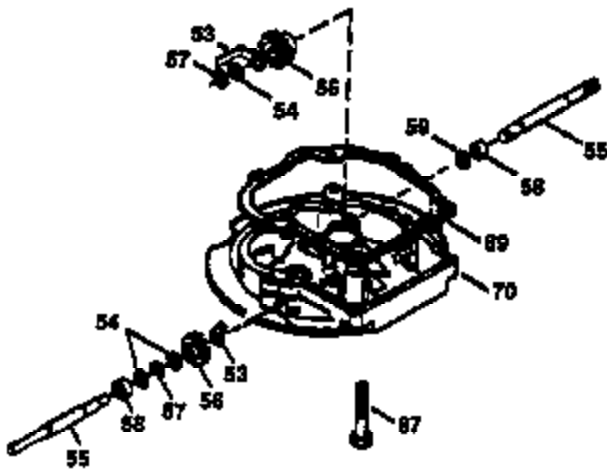

Ref #	Part Number	Qty	Description
238	650806	2	Screw, 10-32 x 5/8"
239	34338	1	* Air Cleaner Gasket
245	37116	1	Air Cleaner Filter
245A	37117	1	Air Cleaner Filter
250	37118	1	Air Cleaner Cover
260	37139	1	Blower Housing
263	36240	1	Trim Ring
287	650926	2	Screw, 8-32 x 21/64"
300	35586	1	Fuel Tank (Incl. 292 & 301)
301	36246	1	Fuel Cap
390	590737	1	Rewind Starter (NOTE: This engine could have been built with 590694 starter).