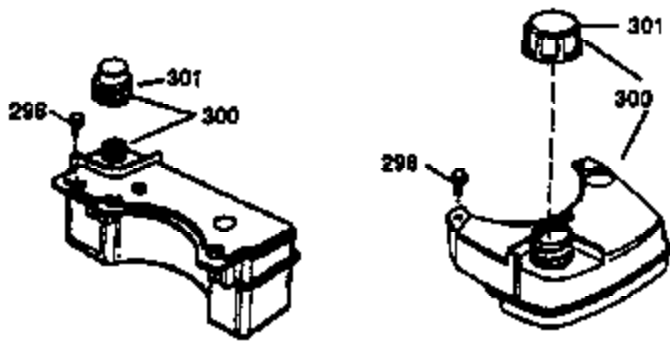

Ref #	Part Number	Qty	Description
238	650806	2	Screw, 10-32 x 5/8"
239	34338	1	* Air Cleaner Gasket
245	37116	1	Air Cleaner Filter
245A	37117	1	Air Cleaner Filter
250	37118	1	Air Cleaner Cover
260	37139	1	Blower Housing
263	36240	1	Trim Ring
287	650926	2	Screw, 8-32 x 21/64"
300	35586	1	Fuel Tank (Incl. 292 & 301)
301	36246	1	Fuel Cap
390	590737	1	Rewind Starter (NOTE: This engine could have been built with 590694 starter).