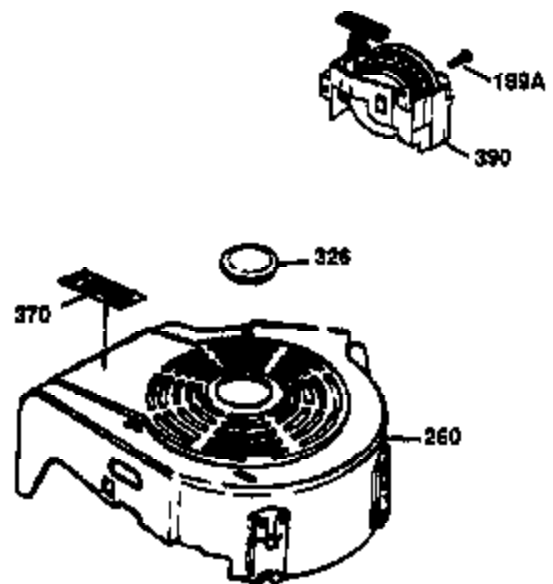

Ref #	Part Number	Qty	Description
238	650806	2	Screw, 10-32 x 5/8"
239	34338	1	* Air Cleaner Gasket
245	37116	1	Air Cleaner Filter
245A	37117	1	Air Cleaner Filter
250	37118	1	Air Cleaner Cover
260	37139	1	Blower Housing
263	36240	1	Trim Ring
287	650926	2	Screw, 8-32 x 21/64"
300	35586	1	Fuel Tank (Incl. 292 & 301)
301	36246	1	Fuel Cap
390	590737	1	Rewind Starter (NOTE: This engine could have been built with 590694 starter).