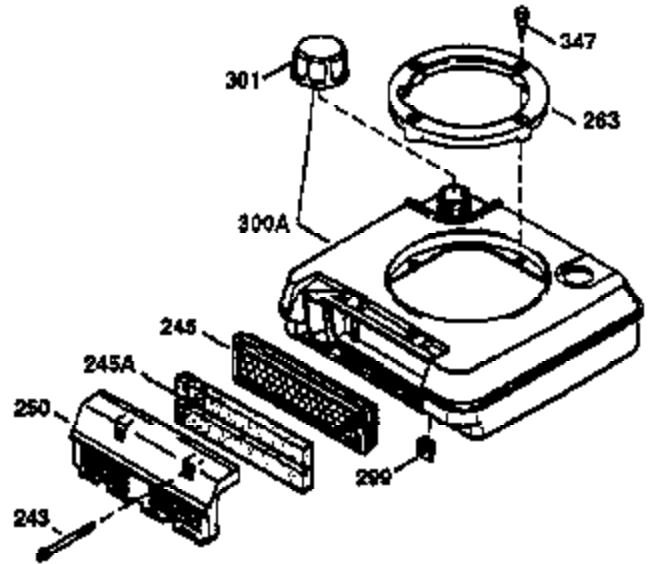

Ref #	Part Number	Qty	Description
238	650806	2	Screw, 10-32 x 5/8"
239	34338	1	* Air Cleaner Gasket
245	37116	1	Air Cleaner Filter
245A	37117	1	Air Cleaner Filter
250	37118	1	Air Cleaner Cover
260	37139	1	Blower Housing
263	36240	1	Trim Ring
287	650926	2	Screw, 8-32 x 21/64"
300	35586	1	Fuel Tank (Incl. 292 & 301)
301	36246	1	Fuel Cap
390	590737	1	Rewind Starter (NOTE: This engine could have been built with 590694 starter).