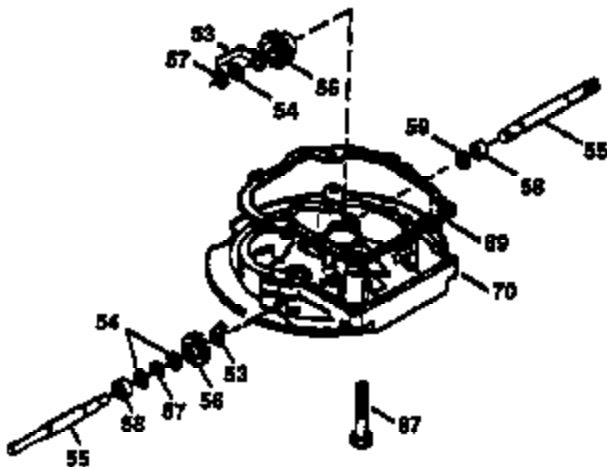

Ref #	Part Number	Qty	Description
238	650806	2	Screw, 10-32 x 5/8"
239	34338	1	* Air Cleaner Gasket
245	37116	1	Air Cleaner Filter
245A	37117	1	Air Cleaner Filter
250	37118	1	Air Cleaner Cover
260	37139	1	Blower Housing
263	36240	1	Trim Ring
287	650926	2	Screw, 8-32 x 21/64"
300	35586	1	Fuel Tank (Incl. 292 & 301)
301	36246	1	Fuel Cap
390	590737	1	Rewind Starter (NOTE: This engine could have been built with 590694 starter).