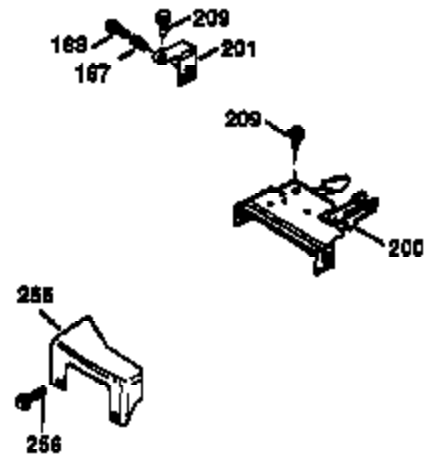

Ref #	Part Number	Qty	Description
238	650806	2	Screw, 10-32 x 5/8"
239	34338	1	* Air Cleaner Gasket
245	37116	1	Air Cleaner Filter
245A	37117	1	Air Cleaner Filter
250	37118	1	Air Cleaner Cover
260	37139	1	Blower Housing
263	36240	1	Trim Ring
287	650926	2	Screw, 8-32 x 21/64"
300	35586	1	Fuel Tank (Incl. 292 & 301)
301	36246	1	Fuel Cap
390	590737	1	Rewind Starter (NOTE: This engine could have been built with 590694 starter).