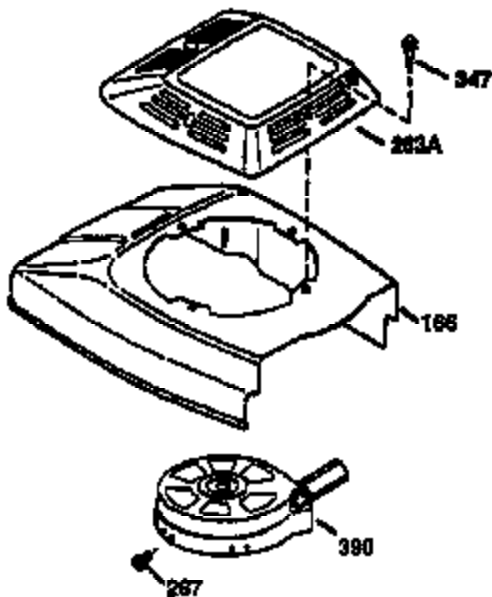

Ref #	Part Number	Qty	Description
238	650806	2	Screw, 10-32 x 5/8"
239	34338	1	* Air Cleaner Gasket
245	37116	1	Air Cleaner Filter
245A	37117	1	Air Cleaner Filter
250	37118	1	Air Cleaner Cover
260	37139	1	Blower Housing
263	36240	1	Trim Ring
287	650926	2	Screw, 8-32 x 21/64"
300	35586	1	Fuel Tank (Incl. 292 & 301)
301	36246	1	Fuel Cap
390	590737	1	Rewind Starter (NOTE: This engine could have been built with 590694 starter).