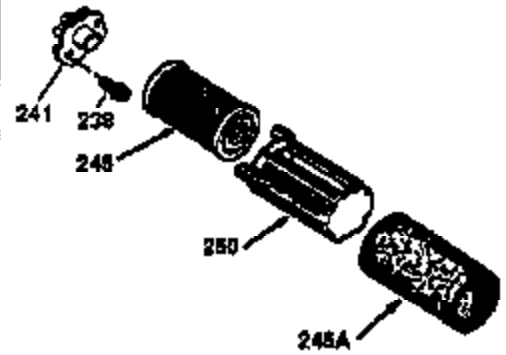

Ref #	Part Number	Qty	Description
238	650806	2	Screw, 10-32 x 5/8"
239	34338	1	* Air Cleaner Gasket
245	37116	1	Air Cleaner Filter
245A	37117	1	Air Cleaner Filter
250	37118	1	Air Cleaner Cover
260	37139	1	Blower Housing
263	36240	1	Trim Ring
287	650926	2	Screw, 8-32 x 21/64"
300	35586	1	Fuel Tank (Incl. 292 & 301)
301	36246	1	Fuel Cap
390	590737	1	Rewind Starter (NOTE: This engine could have been built with 590694 starter).