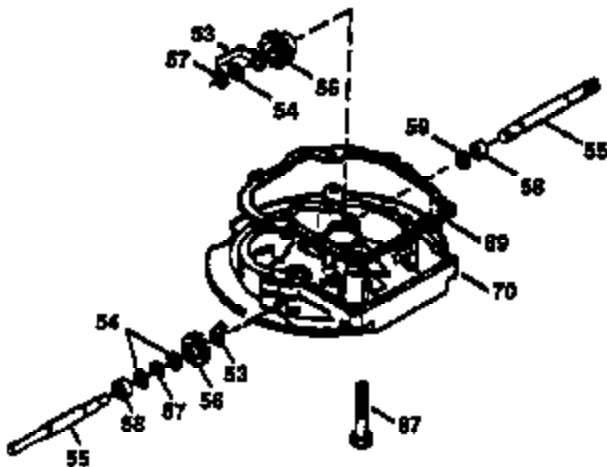

Ref #	Part Number	Qty	Description
238	650932	2	Screw, 10-32 x 49/64"
239	34338	1	* Air Cleaner Gasket
245	35066	1	Air Cleaner Filter
250	35986	1	Air Cleaner Cover
260	36749	1	Blower Housing
263	36214	1	Trim Ring
287	650926	2	Screw, 8-32 x 21/64"
300	35586	1	Fuel Tank (Incl. 292 & 301)
301	36246	1	Fuel Cap
390	590737	1	Rewind Starter (NOTE: This engine could have been built with 590694 starter).