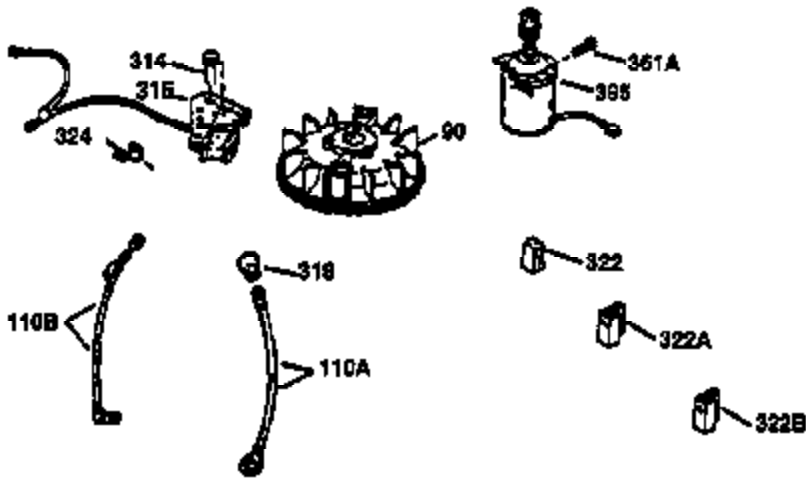

Ref #	Part Number	Qty	Description
238	650932	2	Screw, 10-32 x 49/64"
239	34338	1	* Air Cleaner Gasket
245	35066	1	Air Cleaner Filter
250	35986	1	Air Cleaner Cover
260	36749	1	Blower Housing
263	36214	1	Trim Ring
287	650926	2	Screw, 8-32 x 21/64"
300	35586	1	Fuel Tank (Incl. 292 & 301)
301	36246	1	Fuel Cap
390	590737	1	Rewind Starter (NOTE: This engine could have been built with 590694 starter).