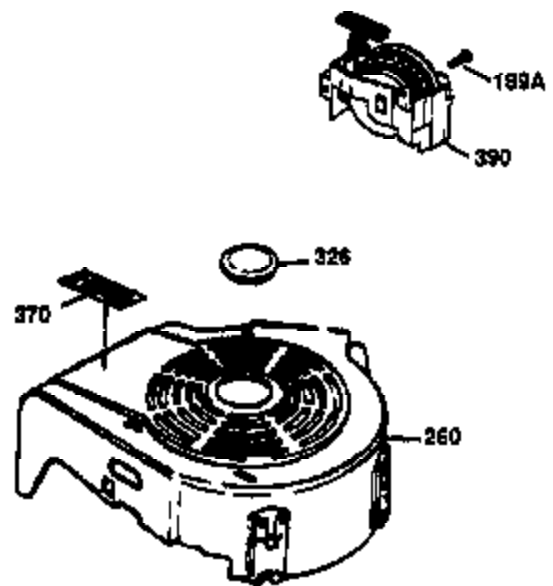

Ref #	Part Number	Qty	Description
174	30200	2	Screw, 10-24 x 9/16"
178	29752	2	Nut & Lock Washer, 1/4-28
182	6201	2	Screw, 1/4-28 x 7/8"
184	26756	1	* Carburetor To Intake Pipe Gasket
185	36544	1	Intake Pipe
186	34337	1	Governor Link
189	650839	2	Screw, 1/4-20 x 3/8"
191	36559A	1	S.E. Brake Bracket (Incl. 195)
195	610973	1	Terminal
200	33131A	1	Control Bracket (Incl. 202 thru 205)
202	36482	1	Compression Spring
203	31342	1	Compression Spring
204	651029	1	Screw, Torx T-10, 5-40 x 7/16"
205	651019	1	Screw, Torx T-10, 6-32 x 41/64"
207	34336	1	Throttle Link
209	30200	2	Screw, 10-24 x 9/16"
210	27793	1	Conduit Clip
211	28942	1	Screw, 10-32 x 3/8"
223	650451	2	Screw, 1/4-20 x 1"
224	34690A	1	* Intake Pipe Gasket
238	650932	2	Screw, 10-32 x 49/64"
239	34338	1	* Air Cleaner Gasket
245	35066	1	Air Cleaner Filter
250	35986	1	Air Cleaner Cover
260	36749	1	Blower Housing
261	30200	2	Screw, 10-24 x 9/16"
262	650831	2	Screw, 1/4-20 x 1/2"
275	36491	1	Muffler (Incl. 277)
277	650988	2	Screw, 1/4-20 x 2-5/16"
285	35000A	1	Starter Cup
287	650926	2	Screw, 8-32 x 21/64"
290	34357	1	Fuel Line
292	26460	2	Fuel Line Clamp
300	35586	1	Fuel Tank (Incl. 292 & 301)
301	36246	1	Fuel Cap
305	35577	1	Oil Fill Tube
306	36996	1	* "O"-Ring
307	35499	1	"O"-Ring
309	650562	1	Screw, 10-32 x 1/2"
310	35578	1	Dipstick
313	34080	1	Spacer
370C	37199	1	Primer Decal
370K	36695	1	Starter Decal
370A	36261	1	Lubrication Decal
380	632670	1	Carburetor (Incl. 184)
390	590737	1	Rewind Starter (NOTE: This engine could have been built with 590694 starter).
400	36475B	1	* Gasket Set (Incl. items marked PK in notes) Incl. part #'s 26756 (1), 27234A (1), 33735 (1), 34338 (1), 34690A (1), 36437 (1), 36832 (1), 36996 (1), 37130 (1)
420	730225	1	SAE 30 4-Cycle Engine Oil (1 Quart)