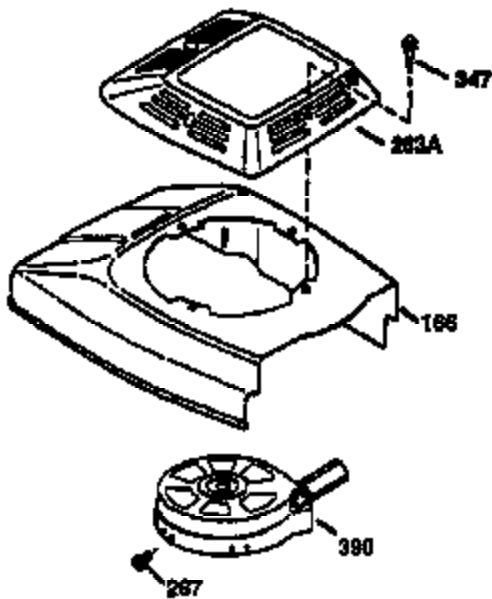

Ref #	Part Number	Qty	Description
174	30200	2	Screw, 10-24 x 9/16"
178	29752	2	Nut & Lock Washer, 1/4-28
182	6201	2	Screw, 1/4-28 x 7/8"
184	26756	1	* Carburetor To Intake Pipe Gasket
185	36544	1	Intake Pipe
186	34337	1	Governor Link
189	650839	2	Screw, 1/4-20 x 3/8"
191	36559A	1	S.E. Brake Bracket (Incl. 195)
195	610973	1	Terminal
200	33131A	1	Control Bracket (Incl. 202 thru 205)
202	36482	1	Compression Spring
203	31342	1	Compression Spring
204	651029	1	Screw, Torx T-10, 5-40 x 7/16"
205	651019	1	Screw, Torx T-10, 6-32 x 41/64"
207	34336	1	Throttle Link
209	30200	2	Screw, 10-24 x 9/16"
210	27793	1	Conduit Clip
211	28942	1	Screw, 10-32 x 3/8"
223	650451	2	Screw, 1/4-20 x 1"
224	34690A	1	* Intake Pipe Gasket
238	650932	2	Screw, 10-32 x 49/64"
239	34338	1	* Air Cleaner Gasket
245	35066	1	Air Cleaner Filter
250	35986	1	Air Cleaner Cover
260	36749	1	Blower Housing
261	30200	2	Screw, 10-24 x 9/16"
262	650831	2	Screw, 1/4-20 x 1/2"
275	36491	1	Muffler (Incl. 277)
277	650988	2	Screw, 1/4-20 x 2-5/16"
285	35000A	1	Starter Cup
287	650926	2	Screw, 8-32 x 21/64"
290	34357	1	Fuel Line
292	26460	2	Fuel Line Clamp
300	35586	1	Fuel Tank (Incl. 292 & 301)
301	36246	1	Fuel Cap
305	35577	1	Oil Fill Tube
306	36996	1	* "O"-Ring
307	35499	1	"O"-Ring
309	650562	1	Screw, 10-32 x 1/2"
310	35578	1	Dipstick
313	34080	1	Spacer
370C	37199	1	Primer Decal
370K	36695	1	Starter Decal
370A	36261	1	Lubrication Decal
380	632670	1	Carburetor (Incl. 184)
390	590737	1	Rewind Starter (NOTE: This engine could have been built with 590694 starter).
400	36475B	1	* Gasket Set (Incl. items marked PK in notes) Incl. part #'s 26756 (1), 27234A (1), 33735 (1), 34338 (1), 34690A (1), 36437 (1), 36832 (1), 36996 (1), 37130 (1)
420	730225	1	SAE 30 4-Cycle Engine Oil (1 Quart)