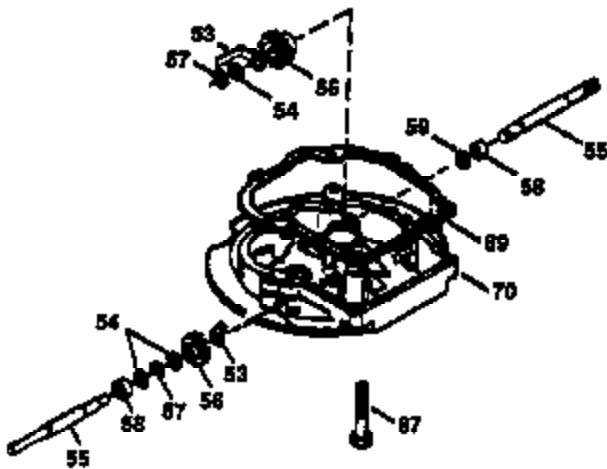

Ref #	Part Number	Qty	Description
238	650932	2	Screw, 10-32 x 49/64"
239	34338	1	* Air Cleaner Gasket
245	35066	1	Air Cleaner Filter
250	35986	1	Air Cleaner Cover
260	36749	1	Blower Housing
263	36214	1	Trim Ring
287	650926	2	Screw, 8-32 x 21/64"
300	35586	1	Fuel Tank (Incl. 292 & 301)
301	36246	1	Fuel Cap
390	590737	1	Rewind Starter (NOTE: This engine could have been built with 590694 starter).