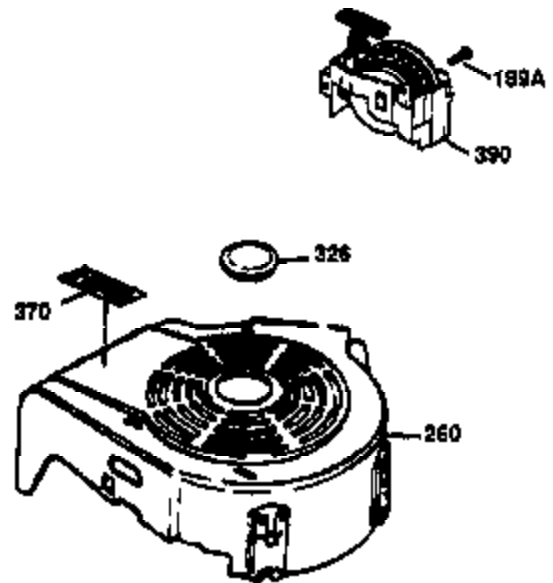

Ref #	Part Number	Qty	Description
172	32755	1	Valve Cover
174	30200	1	Screw, 10-24 x 9/16"
174A	651024	1	Stud, 10-24 x 1-5/64"
178	29752	2	Nut & Lock Washer, 1/4-28
182	6201	2	Screw, 1/4-28 x 7/8"
184	26756	1	* Carburetor To Intake Pipe Gasket
185	31384A	1	Intake Pipe (Incl. 224)
186	32653	1	Governor Link
189A	650844	1	Screw, 1/4-20 x 3/4"
189	650839	1	Screw, 1/4-20 x 3/8"
191	36568	1	S.E. Brake Bracket (Incl. 195)
195	610973	1	Terminal
207	34336	1	Throttle Link
223	650451	2	Screw, 1/4-20 x 1"
224	34690A	1	* Intake Pipe Gasket
238	650806	2	Screw, 10-32 x 5/8"
239	34338	1	* Air Cleaner Gasket
240	34858	1	Air Cleaner Body
245	34340	1	Air Cleaner Filter
250	34341B	1	Air Cleaner Cover
260	36612	1	Blower Housing
261	30200	2	Screw, 10-24 x 9/16"
262	650831	2	Screw, 1/4-20 x 1/2"
275	36456A	1	Muffler (Incl. 277)
277	650988	2	Screw, 1/4-20 x 2-5/16"
279A	30200	1	Screw, 10-24 x 9/16"
285	35000A	1	Starter Cup
287	650926	2	Screw, 8-32 x 21/64"
290	34357	1	Fuel Line
292	26460	2	Fuel Line Clamp
300	35586	1	Fuel Tank (Incl. 292 & 301)
301	36246	1	Fuel Cap
305	35577	1	Oil Fill Tube
306	36996	1	* "O" Ring
307	35499	1	"O"-Ring
309	650562	1	Screw, 10-32 x 1/2"
310	35578	1	Dipstick
313	34080	1	Spacer
370A	36261	1	Lubrication Decal
370C	37199	1	Primer Decal
370K	36695	1	Starter Decal
380	632733	1	Carburetor (Incl. 184)
390	590694	1	Rewind Starter (NOTE: This engine could have been built with 590737 starter).
400	36475B	1	* Gasket Set (Incl. items marked PK in notes) Incl. part #'s 26756 (1), 27234A (1), 33735 (1), 34338 (1), 34690A (1), 36437 (1), 36832 (1), 36996 (1), 37130 (1)
420	730225	1	SAE 30 4-Cycle Engine Oil (1 Quart)