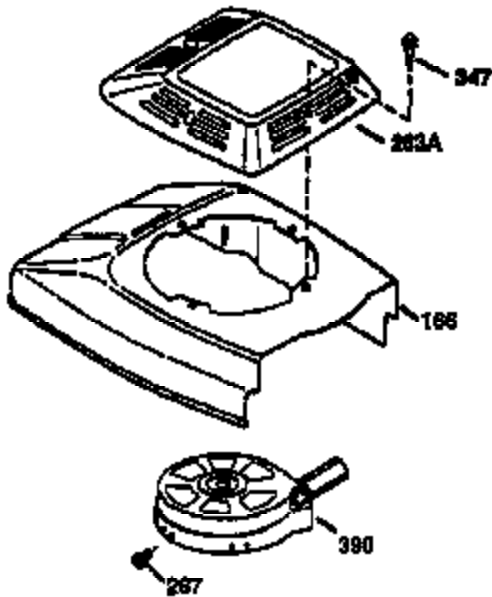

Ref #	Part Number	Qty	Description
172	32755	1	Valve Cover
174	30200	1	Screw, 10-24 x 9/16"
174A	651024	1	Stud, 10-24 x 1-5/64"
178	29752	2	Nut & Lock Washer, 1/4-28
182	6201	2	Screw, 1/4-28 x 7/8"
184	26756	1	* Carburetor To Intake Pipe Gasket
185	31384A	1	Intake Pipe (Incl. 224)
186	32653	1	Governor Link
189A	650844	1	Screw, 1/4-20 x 3/4"
189	650839	1	Screw, 1/4-20 x 3/8"
191	36568	1	S.E. Brake Bracket (Incl. 195)
195	610973	1	Terminal
207	34336	1	Throttle Link
223	650451	2	Screw, 1/4-20 x 1"
224	34690A	1	* Intake Pipe Gasket
238	650806	2	Screw, 10-32 x 5/8"
239	34338	1	* Air Cleaner Gasket
240	34858	1	Air Cleaner Body
245	34340	1	Air Cleaner Filter
250	34341B	1	Air Cleaner Cover
260	36612	1	Blower Housing
261	30200	2	Screw, 10-24 x 9/16"
262	650831	2	Screw, 1/4-20 x 1/2"
275	36456A	1	Muffler (Incl. 277)
277	650988	2	Screw, 1/4-20 x 2-5/16"
279A	30200	1	Screw, 10-24 x 9/16"
285	35000A	1	Starter Cup
287	650926	2	Screw, 8-32 x 21/64"
290	34357	1	Fuel Line
292	26460	2	Fuel Line Clamp
300	35586	1	Fuel Tank (Incl. 292 & 301)
301	36246	1	Fuel Cap
305	35577	1	Oil Fill Tube
306	36996	1	* "O" Ring
307	35499	1	"O"-Ring
309	650562	1	Screw, 10-32 x 1/2"
310	35578	1	Dipstick
313	34080	1	Spacer
370A	36261	1	Lubrication Decal
370C	37199	1	Primer Decal
370K	36695	1	Starter Decal
380	632733	1	Carburetor (Incl. 184)
390	590694	1	Rewind Starter (NOTE: This engine could have been built with 590737 starter).
400	36475B	1	* Gasket Set (Incl. items marked PK in notes) Incl. part #'s 26756 (1), 27234A (1), 33735 (1), 34338 (1), 34690A (1), 36437 (1), 36832 (1), 36996 (1), 37130 (1)
420	730225	1	SAE 30 4-Cycle Engine Oil (1 Quart)