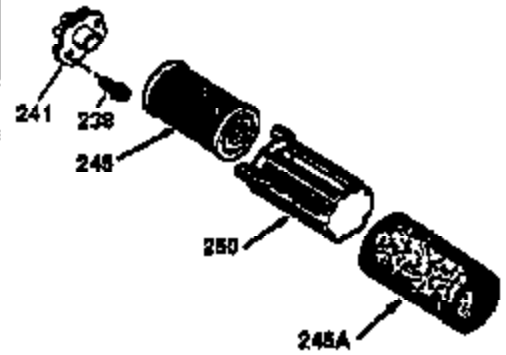

Ref #	Part Number	Qty	Description
130A	650818	2	Screw, 5/16-18 x 1-1/2"
189A	650844	1	Screw, 1/4-20 x 3/4"
238	650806	2	Screw, 10-32 x 5/8"
239	34338	1	* Air Cleaner Gasket
245	34340	1	Air Cleaner Filter
250	34341B	1	Air Cleaner Cover
260	36612	1	Blower Housing
287	650926	2	Screw, 8-32 x 21/64"
300	35586	1	Fuel Tank (Incl. 292 & 301)
301	36246	1	Fuel Cap
359	36609	1	Starter Guard
390	590694	1	Rewind Starter (NOTE: This engine could have been built with 590737 starter).