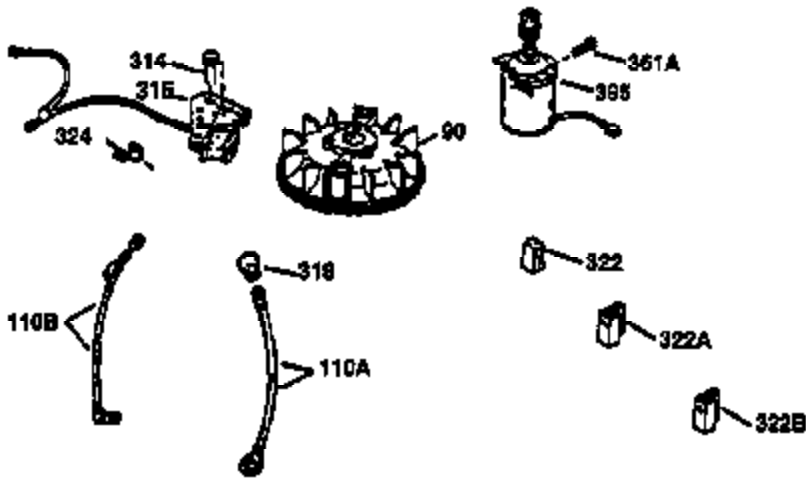

Ref #	Part Number	Qty	Description
19	36281	1	Extension Spring
69	35261	1	* Mounting Flange Gasket
70	35651E	1	Mounting Flange (Incl. 72 thru 83,306)
90	611112	1	Flywheel
182	6201	2	Screw, 1/4-28 x 7/8"
185	36544	1	Intake Pipe
186	34337	1	Governor Link
200	33131A	1	Control Bracket (Incl. 202 thru 206)
209	30200	2	Screw, 10-24 x 9/16"
223	650451	2	Screw, 1/4-20 x 1"
238	650806	2	Screw, 10-32 x 5/8"
245	37116	1	Air Cleaner Filter
245A	37117	1	Air Cleaner Filter
250	37118	1	Air Cleaner Cover
275	36473	1	Muffler (Incl. 277)
277	650988	2	Screw, 1/4-20 x 2-5/16"
416	36085	1	Spark Arrestor Kit (Incl. 417)(Optional)
417	650760	1	Screw, 8-32 x 3/8" (Optional)