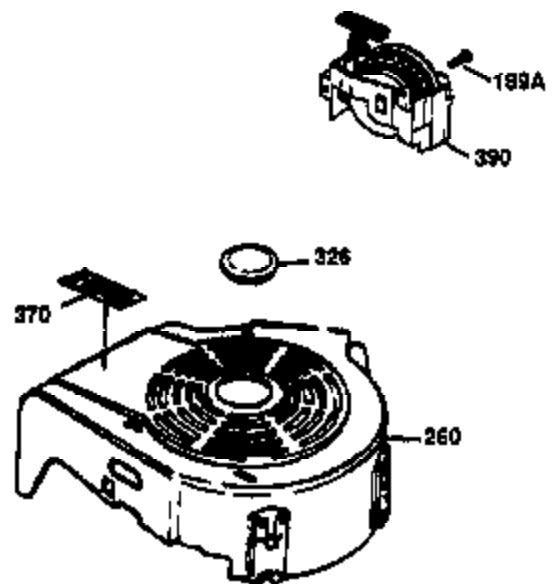

Ref #	Part Number	Qty	Description
178	29752	2	Nut & Lock Washer, 1/4-28
182	6201	2	Screw, 1/4-28 x 7/8"
184	26756	1	* Carburetor To Intake Pipe Gasket
185	36544	1	Intake Pipe
186	34337	1	Governor Link
189	650839	2	Screw, 1/4-20 x 3/8"
191	36559	1	S.E. Brake Bracket (Incl. 195)
195	610973	1	Terminal
200	33131A	1	Control Bracket (Incl. 202 thru 206)
202	36482	1	Compression Spring
203	31342	1	Compression Spring
204	651029	1	Screw, Torx T-10, 5-40 x 7/16"
205	651019	1	Screw, Torx T-10, 6-32 x 21/32"
206	610973	1	Terminal
207	34336	1	Throttle Link
209	30200	2	Screw, 10-24 x 9/16"
210	27793	1	Conduit Clip
211	28942	1	Screw, 10-32 x 3/8"
223	650451	2	Screw, 1/4-20 x 1"
224	34690A	1	* Intake Pipe Gasket
238	650806	2	Screw, 10-32 x 5/8"
239	34338	1	* Air Cleaner Gasket
240	37115	1	Air Cleaner Body (Incl. 239)
245	37116	1	Air Cleaner Filter
245A	37117	1	Air Cleaner Filter
250	37118	1	Air Cleaner Cover
260	37139	1	Blower Housing
261	30200	2	Screw, 10-24 x 9/16"
262	650831	2	Screw, 1/4-20 x 1/2"
275	36473	1	Muffler (Incl. 277)
277	650988	2	Screw, 1/4-20 x 2-5/16"
285	35000A	1	Starter Cup
287	650926	2	Screw, 8-32 x 21/64"
290	34357	1	Fuel Line
292	26460	2	Fuel Line Clamp
300	35586	1	Fuel Tank (Incl. 292 & 301)
301	36246	1	Fuel Cap
305	35577	1	Oil Fill Tube
306	36996	1	* "O"-Ring
307	35499	1	"O"-Ring
309	650562	1	Screw, 10-32 x 1/2"
310	35578	1	Dipstick
313	34080	1	Spacer
370K	36695	1	Starter Decal
370A	36261	1	Lubrication Decal
370C	37199	1	Primer Decal
380	632733	1	Carburetor (Incl. 184)
390	590694	1	Rewind Starter (NOTE: This engine could have been built with 590737 starter).
400	36475B	1	* Gasket Set (Incl. items marked PK in notes) Incl. part #'s 26756 (1), 27234A (1), 33735 (1), 34338 (1), 34690A (1), 36437 (1), 36832 (1), 36996 (1), 37130 (1)
420	730225	1	SAE 30 4-Cycle Engine Oil (1 Quart)