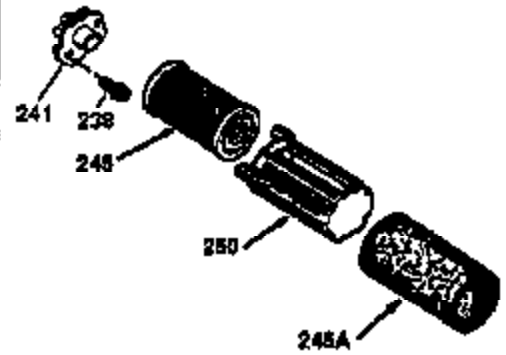

Ref #	Part Number	Qty	Description
19	36281	1	Extension Spring
69	35261	1	* Mounting Flange Gasket
70	35651E	1	Mounting Flange (Incl. 72 thru 83,306)
90	611112	1	Flywheel
182	6201	2	Screw, 1/4-28 x 7/8"
185	36544	1	Intake Pipe
186	34337	1	Governor Link
200	33131A	1	Control Bracket (Incl. 202 thru 206)
209	30200	2	Screw, 10-24 x 9/16"
223	650451	2	Screw, 1/4-20 x 1"
238	650806	2	Screw, 10-32 x 5/8"
245	37116	1	Air Cleaner Filter
245A	37117	1	Air Cleaner Filter
250	37118	1	Air Cleaner Cover
275	36473	1	Muffler (Incl. 277)
277	650988	2	Screw, 1/4-20 x 2-5/16"
416	36085	1	Spark Arrestor Kit (Incl. 417)(Optional)
417	650760	1	Screw, 8-32 x 3/8" (Optional)