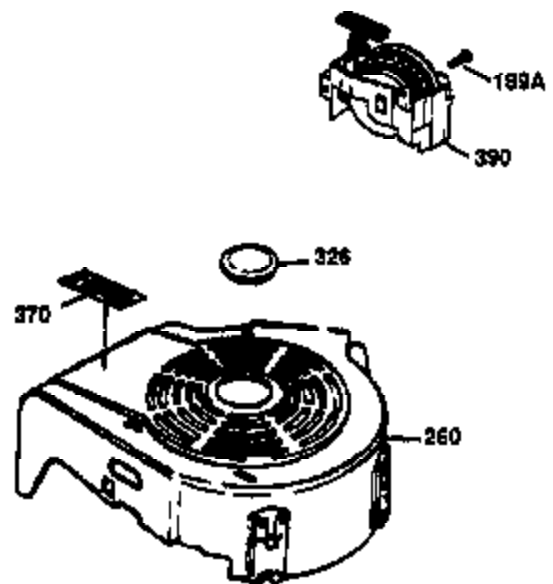

Ref #	Part Number	Qty	Description
189A	650926	1	Screw, 8-32 x 21/64"
238	650806	2	Screw, 10-32 x 5/8"
239	34338	1	* Air Cleaner Gasket
245	34340	1	Air Cleaner Filter
250	36213	1	Air Cleaner Cover
260	36911	1	Blower Housing
263A	37036	1	Starter Grill
287	650926	2	Screw, 8-32 x 21/64"
300	35586	1	Fuel Tank (Incl. 292 & 301)
301	36246	1	Fuel Cap
359	36773	1	Starter Guard
390	590737	1	Rewind Starter (NOTE: This engine could have been built with 590694 starter).