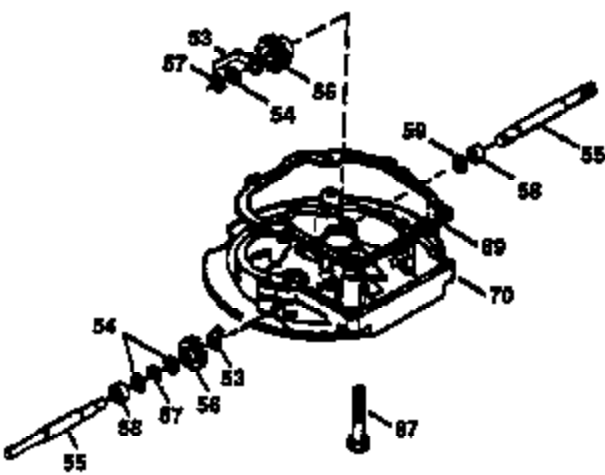

Ref #	Part Number	Qty	Description
19	36281	1	Extension Spring
69	35261	1	* Mounting Flange Gasket
70	35651E	1	Mounting Flange (Incl. 72 thru 83,306)
90	611112	1	Flywheel
182	6201	2	Screw, 1/4-28 x 7/8"
185	36544	1	Intake Pipe
186	34337	1	Governor Link
200	33131A	1	Control Bracket (Incl. 202 thru 205)
209	30200	2	Screw, 10-24 x 9/16"
223	650451	2	Screw, 1/4-20 x 1"
238	650806	2	Screw, 10-32 x 5/8"
245	34340	1	Air Cleaner Filter
250	36213	1	Air Cleaner Cover
275	35993	1	Muffler
276	35994	1	Locking Plate
277	650957	2	Screw, 1/4-20 x 2-31/32"
279	650956	3	Screw, Torx T-25, 12-24 x 49/64"
280	36510	1	Heat Shield
416	36085	1	Spark Arrestor Kit (Incl. 417)(Optional)
417	650760	1	Screw, 8-32 x 3/8" (Optional)