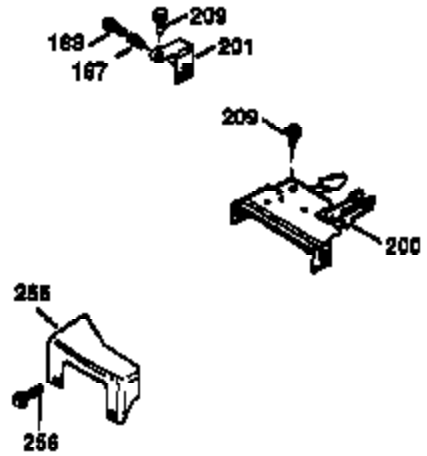

Ref #	Part Number	Qty	Description
19	36281	1	Extension Spring
69	35261	1	* Mounting Flange Gasket
70	35651E	1	Mounting Flange (Incl. 72 thru 83,306)
90	611112	1	Flywheel
182	6201	2	Screw, 1/4-28 x 7/8"
185	36544	1	Intake Pipe
186	34337	1	Governor Link
200	33131A	1	Control Bracket (Incl. 202 thru 205)
209	30200	2	Screw, 10-24 x 9/16"
223	650451	2	Screw, 1/4-20 x 1"
238	650806	2	Screw, 10-32 x 5/8"
245	34340	1	Air Cleaner Filter
250	36213	1	Air Cleaner Cover
275	35993	1	Muffler
276	35994	1	Locking Plate
277	650957	2	Screw, 1/4-20 x 2-31/32"
279	650956	3	Screw, Torx T-25, 12-24 x 49/64"
280	36510	1	Heat Shield
416	36085	1	Spark Arrestor Kit (Incl. 417)(Optional)
417	650760	1	Screw, 8-32 x 3/8" (Optional)