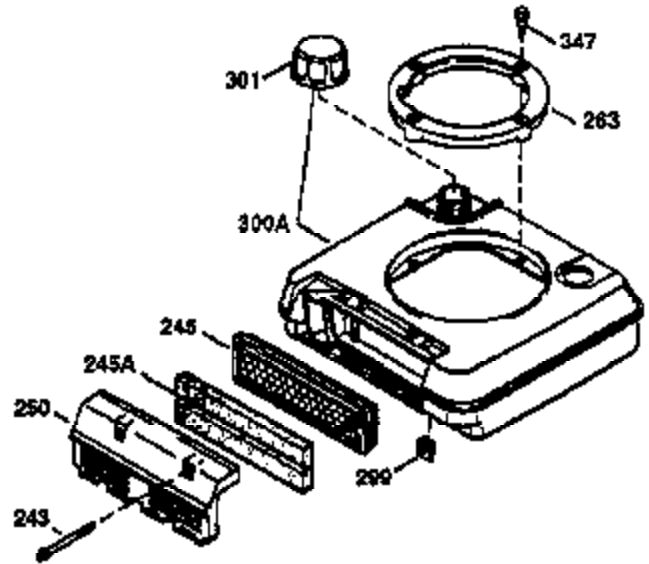

Ref #	Part Number	Qty	Description
189A	650926	1	Screw, 8-32 x 21/64"
238	650806	2	Screw, 10-32 x 5/8"
239	34338	1	* Air Cleaner Gasket
245	34340	1	Air Cleaner Filter
250	36213	1	Air Cleaner Cover
260	36911	1	Blower Housing
263A	37036	1	Starter Grill
287	650926	2	Screw, 8-32 x 21/64"
300	35586	1	Fuel Tank (Incl. 292 & 301)
301	36246	1	Fuel Cap
359	36773	1	Starter Guard
390	590737	1	Rewind Starter (NOTE: This engine could have been built with 590694 starter).