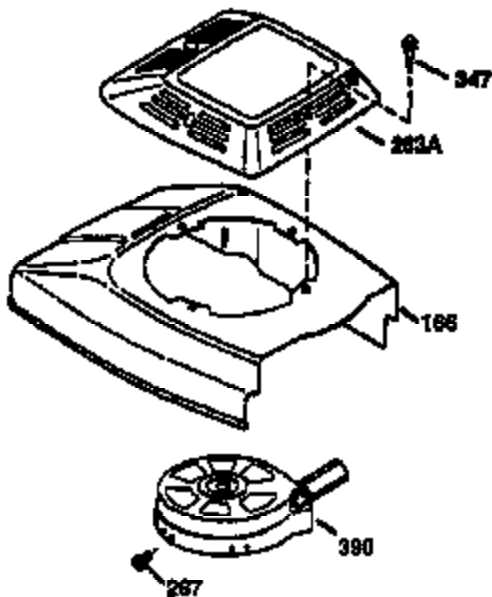

Ref #	Part Number	Qty	Description
189A	650926	1	Screw, 8-32 x 21/64"
238	650806	2	Screw, 10-32 x 5/8"
239	34338	1	* Air Cleaner Gasket
245	34340	1	Air Cleaner Filter
250	36213	1	Air Cleaner Cover
260	36911	1	Blower Housing
263A	37036	1	Starter Grill
287	650926	2	Screw, 8-32 x 21/64"
300	35586	1	Fuel Tank (Incl. 292 & 301)
301	36246	1	Fuel Cap
359	36773	1	Starter Guard
390	590737	1	Rewind Starter (NOTE: This engine could have been built with 590694 starter).