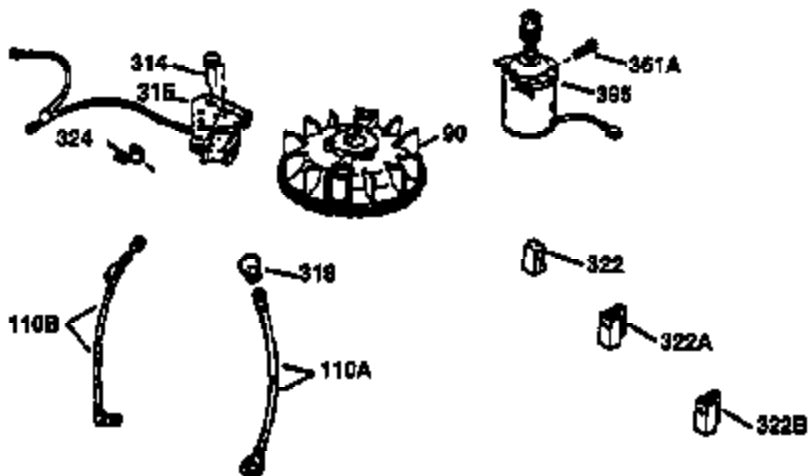

Ref #	Part Number	Qty	Description
19	36281	1	Extension Spring
69	35261	1	* Mounting Flange Gasket
70	35651E	1	Mounting Flange (Incl. 72 thru 83,306)
90	611112	1	Flywheel
182	6201	2	Screw, 1/4-28 x 7/8"
185	36544	1	Intake Pipe
186	34337	1	Governor Link
200	33131A	1	Control Bracket (Incl. 202 thru 205)
209	30200	2	Screw, 10-24 x 9/16"
223	650451	2	Screw, 1/4-20 x 1"
238	650806	2	Screw, 10-32 x 5/8"
245	34340	1	Air Cleaner Filter
250	36213	1	Air Cleaner Cover
275	35993	1	Muffler
276	35994	1	Locking Plate
277	650957	2	Screw, 1/4-20 x 2-31/32"
279	650956	3	Screw, Torx T-25, 12-24 x 49/64"
280	36510	1	Heat Shield
416	36085	1	Spark Arrestor Kit (Incl. 417)(Optional)
417	650760	1	Screw, 8-32 x 3/8" (Optional)