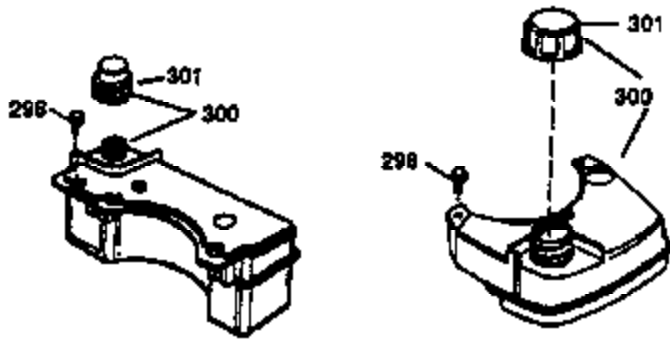

Ref #	Part Number	Qty	Description
189A	650926	1	Screw, 8-32 x 21/64"
238	650806	2	Screw, 10-32 x 5/8"
239	34338	1	* Air Cleaner Gasket
245	34340	1	Air Cleaner Filter
250	36213	1	Air Cleaner Cover
260	36911	1	Blower Housing
263A	37036	1	Starter Grill
287	650926	2	Screw, 8-32 x 21/64"
300	35586	1	Fuel Tank (Incl. 292 & 301)
301	36246	1	Fuel Cap
359	36773	1	Starter Guard
390	590737	1	Rewind Starter (NOTE: This engine could have been built with 590694 starter).