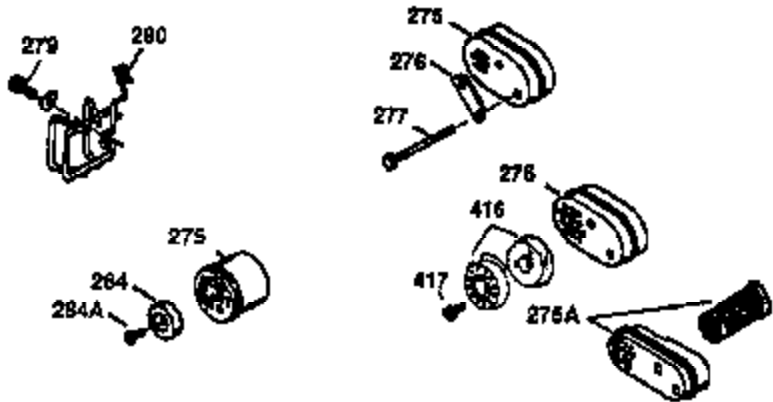

Ref #	Part Number	Qty	Description
19	36281	1	Extension Spring
69	35261	1	* Mounting Flange Gasket
70	35651E	1	Mounting Flange (Incl. 72 thru 83,306)
90	611112	1	Flywheel
182	6201	2	Screw, 1/4-28 x 7/8"
185	36544	1	Intake Pipe
186	34337	1	Governor Link
200	33131A	1	Control Bracket (Incl. 202 thru 205)
209	30200	2	Screw, 10-24 x 9/16"
223	650451	2	Screw, 1/4-20 x 1"
238	650806	2	Screw, 10-32 x 5/8"
245	34340	1	Air Cleaner Filter
250	36213	1	Air Cleaner Cover
275	35993	1	Muffler
276	35994	1	Locking Plate
277	650957	2	Screw, 1/4-20 x 2-31/32"
279	650956	3	Screw, Torx T-25, 12-24 x 49/64"
280	36510	1	Heat Shield
416	36085	1	Spark Arrestor Kit (Incl. 417)(Optional)
417	650760	1	Screw, 8-32 x 3/8" (Optional)