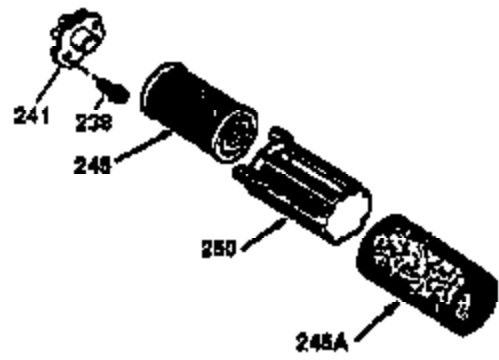

Ref #	Part Number	Qty	Description
19	36281	1	Extension Spring
69	35261	1	* Mounting Flange Gasket
70	35651E	1	Mounting Flange (Incl. 72 thru 83,306)
90	611112	1	Flywheel
182	6201	2	Screw, 1/4-28 x 7/8"
185	36544	1	Intake Pipe
186	34337	1	Governor Link
200	33131A	1	Control Bracket (Incl. 202 thru 205)
209	30200	2	Screw, 10-24 x 9/16"
223	650451	2	Screw, 1/4-20 x 1"
238	650806	2	Screw, 10-32 x 5/8"
245	34340	1	Air Cleaner Filter
250	36213	1	Air Cleaner Cover
275	35993	1	Muffler
276	35994	1	Locking Plate
277	650957	2	Screw, 1/4-20 x 2-31/32"
279	650956	3	Screw, Torx T-25, 12-24 x 49/64"
280	36510	1	Heat Shield
416	36085	1	Spark Arrestor Kit (Incl. 417)(Optional)
417	650760	1	Screw, 8-32 x 3/8" (Optional)