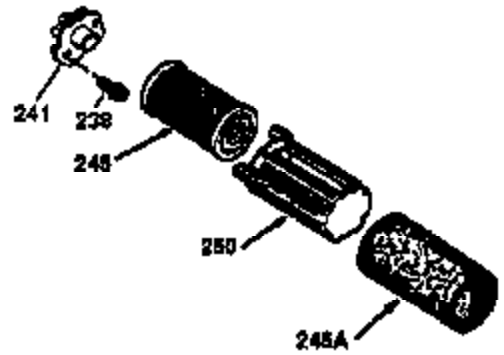

Ref #	Part Number	Qty	Description
19	36281	1	Extension Spring
69	35261	1	* Mounting Flange Gasket
70	30571C	1	Mounting Flange (Incl.72 thru 83,311)
90	611112	1	Flywheel
182	6201	2	Screw, 1/4-28 x 7/8"
185	31384A	1	Intake Pipe (Incl. 224)
186	32653	1	Governor Link
216	33086	1	R.P.M. Adjusting Lever
223	650451	2	Screw, 1/4-20 x 1"
238	650806	2	Screw, 10-32 x 5/8"
245	34340	1	Air Cleaner Filter
250	34341B	1	Air Cleaner Cover
275	35708	1	Muffler (Incl. 277)
277	650795	2	Screw, 1/4-20 x 2-1/4"
900			Replacement Engine NONE
900		1	Replacement S/B 750699B, order from 7 1-999