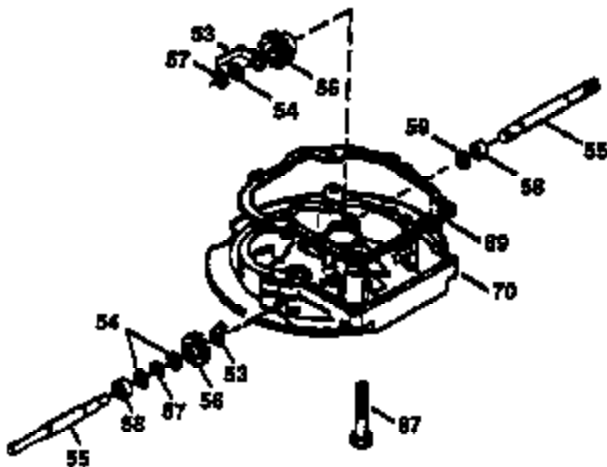

Ref #	Part Number	Qty	Description
19	36281	1	Extension Spring
69	35261	1	* Mounting Flange Gasket
70	30571C	1	Mounting Flange (Incl.72 thru 83,311)
90	611112	1	Flywheel
182	6201	2	Screw, 1/4-28 x 7/8"
185	31384A	1	Intake Pipe (Incl. 224)
186	32653	1	Governor Link
216	33086	1	R.P.M. Adjusting Lever
223	650451	2	Screw, 1/4-20 x 1"
238	650806	2	Screw, 10-32 x 5/8"
245	34340	1	Air Cleaner Filter
250	34341B	1	Air Cleaner Cover
275	35708	1	Muffler (Incl. 277)
277	650795	2	Screw, 1/4-20 x 2-1/4"
900			Replacement Engine NONE
900		1	Replacement S/B 750699B, order from 7 1-999