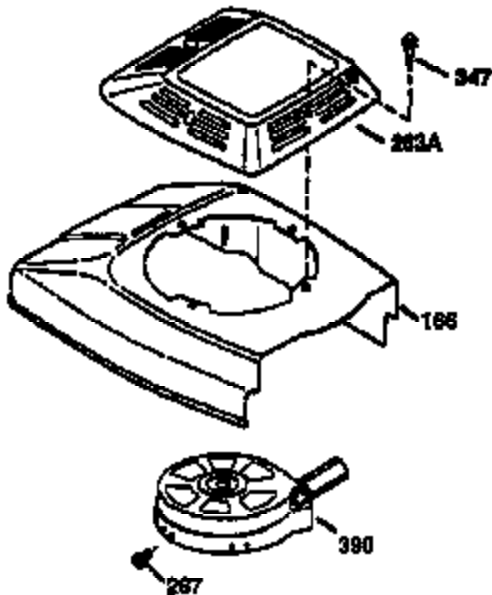

Ref #	Part Number	Qty	Description
238	650806	2	Screw, 10-32 x 5/8"
239	34338	1	* Air Cleaner Gasket
245	34340	1	Air Cleaner Filter
250	34341B	1	Air Cleaner Cover
260	35491	1	Blower Housing
287	650926	2	Screw, 8-32 x 21/64"
300	35586	1	Fuel Tank (Incl. 292 & 301)
301	36246	1	Fuel Cap
390	590737	1	Rewind Starter (NOTE: This engine could have been built with 590694 starter).