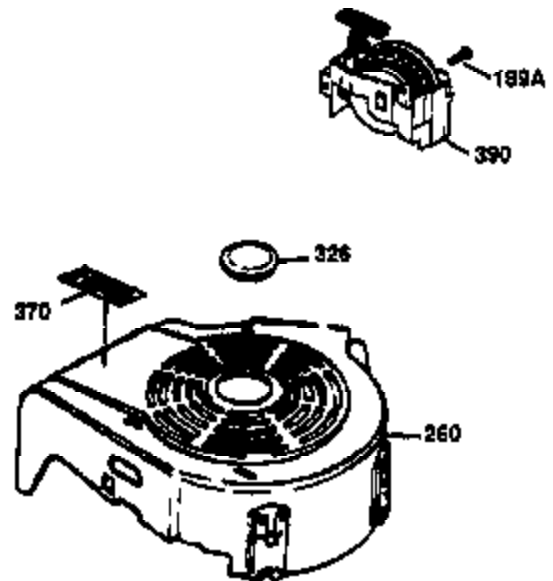

Ref #	Part Number	Qty	Description
238	650806	2	Screw, 10-32 x 5/8"
239	34338	1	* Air Cleaner Gasket
245	34340	1	Air Cleaner Filter
250	34341B	1	Air Cleaner Cover
260	35491	1	Blower Housing
287	650926	2	Screw, 8-32 x 21/64"
300	35586	1	Fuel Tank (Incl. 292 & 301)
301	36246	1	Fuel Cap
390	590737	1	Rewind Starter (NOTE: This engine could have been built with 590694 starter).