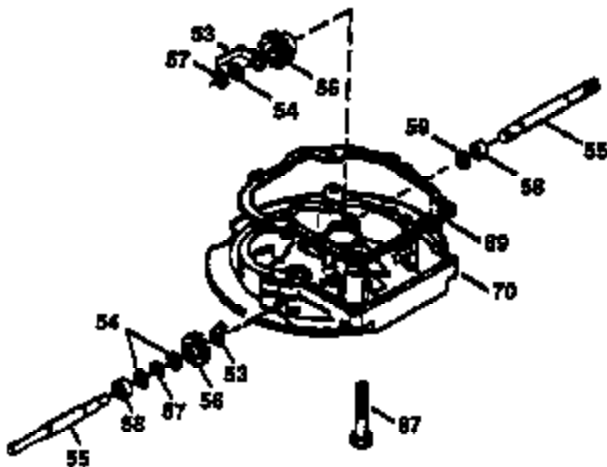

Ref #	Part Number	Qty	Description
19	36281	1	Extension Spring
69	35261	1	* Mounting Flange Gasket
70	35651E	1	Mounting Flange (Incl. 72 thru 83,306)
90	611112	1	Flywheel
182	6201	2	Screw, 1/4-28 x 7/8"
185	36544	1	Intake Pipe
186	34337	1	Governor Link
200	33131A	1	Control Bracket (Incl. 202 thru 206)
209	30200	2	Screw, 10-24 x 9/16"
223	650451	2	Screw, 1/4-20 x 1"
238	650932	2	Screw, 10-32 x 49/64"
241	35797	1	Air Cleaner Collar
245	35066	1	Air Cleaner Filter
250	35986	1	Air Cleaner Cover
275	36473	1	Muffler (Incl. 277)
277	650988	2	Screw, 1/4-20 x 2-5/16"
416	36085	1	Spark Arrestor Kit (Incl. 417)(Optional)
417	650821	1	Screw, 10-32 x 1/2" (Optional)