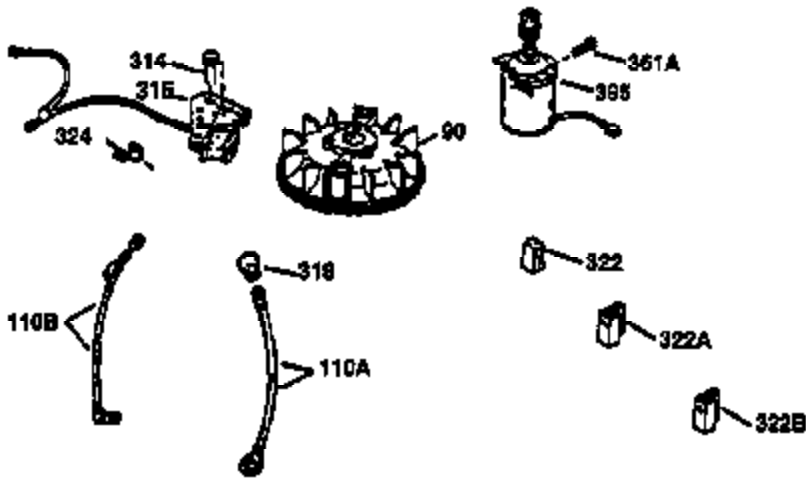

Ref #	Part Number	Qty	Description
19	36281	1	Extension Spring
69	35261	1	* Mounting Flange Gasket
70	35651E	1	Mounting Flange (Incl. 72 thru 83,306)
90	611112	1	Flywheel
182	6201	2	Screw, 1/4-28 x 7/8"
185	36544	1	Intake Pipe
186	34337	1	Governor Link
200	33131A	1	Control Bracket (Incl. 202 thru 206)
209	30200	2	Screw, 10-24 x 9/16"
223	650451	2	Screw, 1/4-20 x 1"
238	650932	2	Screw, 10-32 x 49/64"
241	35797	1	Air Cleaner Collar
245	35066	1	Air Cleaner Filter
250	35986	1	Air Cleaner Cover
275	36473	1	Muffler (Incl. 277)
277	650988	2	Screw, 1/4-20 x 2-5/16"
416	36085	1	Spark Arrestor Kit (Incl. 417)(Optional)
417	650821	1	Screw, 10-32 x 1/2" (Optional)