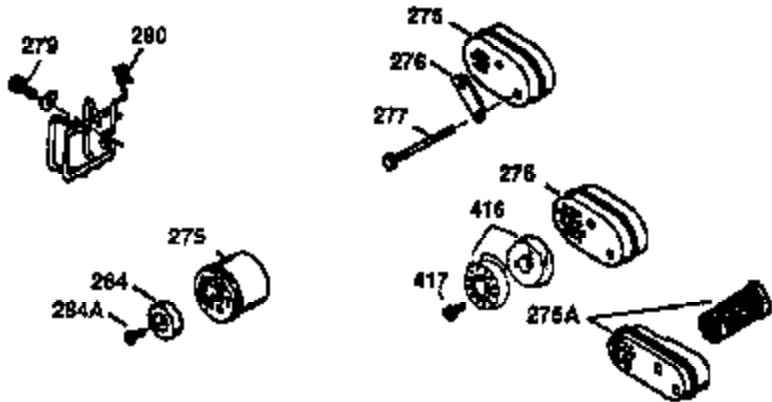

Ref #	Part Number	Qty	Description
19	36281	1	Extension Spring
69	35261	1	* Mounting Flange Gasket
70	35651E	1	Mounting Flange (Incl. 72 thru 83,306)
90	611112	1	Flywheel
182	6201	2	Screw, 1/4-28 x 7/8"
185	36544	1	Intake Pipe
186	34337	1	Governor Link
200	33131A	1	Control Bracket (Incl. 202 thru 206)
209	30200	2	Screw, 10-24 x 9/16"
223	650451	2	Screw, 1/4-20 x 1"
238	650932	2	Screw, 10-32 x 49/64"
241	35797	1	Air Cleaner Collar
245	35066	1	Air Cleaner Filter
250	35986	1	Air Cleaner Cover
275	36473	1	Muffler (Incl. 277)
277	650988	2	Screw, 1/4-20 x 2-5/16"
416	36085	1	Spark Arrestor Kit (Incl. 417)(Optional)
417	650821	1	Screw, 10-32 x 1/2" (Optional)