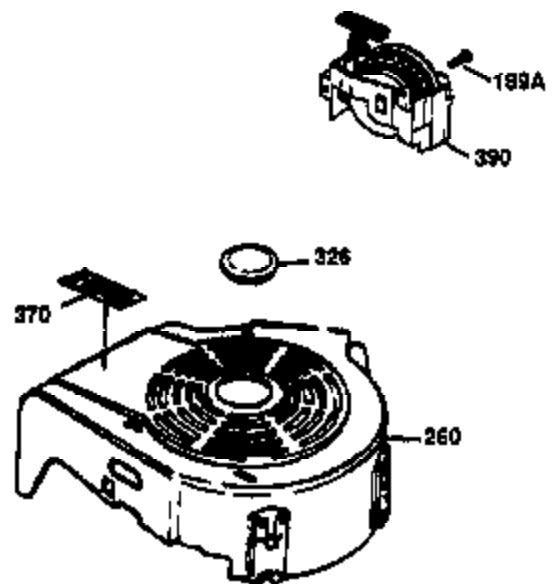

Ref #	Part Number	Qty	Description
172	32755	1	Valve Cover
174	30200	2	Screw, 10-24 x 9/16"
178	29752	2	Nut & Lock Washer, 1/4-28
179	30593	1	Retainer Clip
182	6201	2	Screw, 1/4-28 x 7/8"
184	26756	1	* Carburetor To Intake Pipe Gasket
185	36544	1	Intake Pipe
186	34337	1	Governor Link
189	650356	1	Screw, Torx T-30, 1/4-20 x 3/8"
200	33131A	1	Control Bracket (Incl. 202 thru 206)
202	36482	1	Compression Spring
203	31342	1	Compression Spring
204	651029	1	Screw, Torx T-10, 5-40 x 7/16"
205	651019	1	Screw, Torx T-10, 6-32 x 41/64"
206	610973	1	Terminal
207	34336	1	Throttle Link
209	30200	2	Screw, 10-24 x 9/16"
210	27793	1	Conduit Clip
211	28942	1	Screw, 10-32 x 3/8"
223	650451	2	Screw, 1/4-20 x 1"
224	34690A	1	* Intake Pipe Gasket
238	650932	2	Screw, 10-32 x 49/64"
239	34338	1	* Air Cleaner Gasket
245	35066	1	Air Cleaner Filter
250	35986	1	Air Cleaner Cover
260	37248	1	Blower Housing
261	30200	2	Screw, 10-24 x 9/16"
262	650831	2	Screw, 1/4-20 x 1/2"
275	36473	1	Muffler (Incl. 277)
277	650988	2	Screw, 1/4-20 x 2-5/16"
278	28562	1	Spacer
285	35000A	1	Starter Cup
287	650926	2	Screw, 8-32 x 21/64"
290	34357	1	Fuel Line
292	26460	2	Fuel Line Clamp
300	35586	1	Fuel Tank (Incl. 292 & 301)
301	36246	1	Fuel Cap
305	35647	1	Oil Fill Tube
306	36996	1	* "O"-Ring
307	35499	1	"O"-Ring
309	650562	1	Screw, 10-32 x 1/2"
310	35648	1	Dipstick
313	34080	1	Spacer
370K	36695	1	Starter Decal
370A	36261	1	Lubrication Decal
370C	37199	1	Primer Decal
380	632772	1	Carburetor (Incl. 184)
390	590732	1	Rewind Starter (NOTE: This engine could have been built with 590738 starter).
400	36475B	1	* Gasket Set (Incl. items marked PK in notes) Incl. part #'s 26756 (1), 27234A (1), 33735 (1), 34338 (1), 34690A (1), 36437 (1), 36832 (1), 36996 (1), 37130 (1).
420	730225	1	SAE 30 4-Cycle Engine Oil (1 Quart)