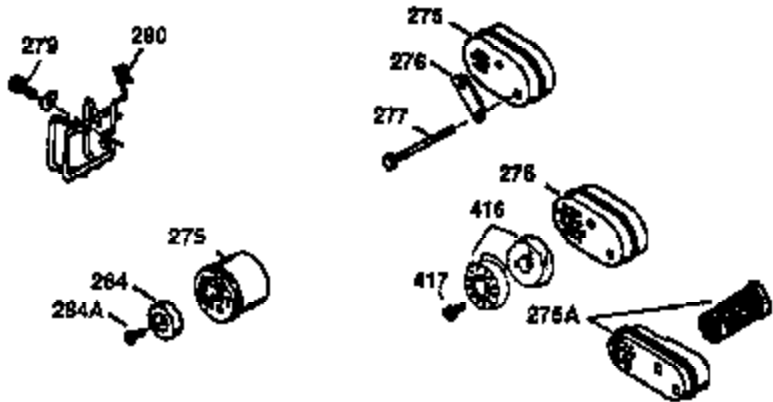

Ref #	Part Number	Qty	Description
19	36281	1	Extension Spring
69	35261	1	* Mounting Flange Gasket
70	35651E	1	Mounting Flange (Incl. 72 thru 83,306)
90	611112	1	Flywheel
182	6201	2	Screw, 1/4-28 x 7/8"
185	36544	1	Intake Pipe
186	34337	1	Governor Link
200	33131A	1	Control Bracket (Incl. 202 thru 206)
209	30200	2	Screw, 10-24 x 9/16"
223	650451	2	Screw, 1/4-20 x 1"
238	650932	2	Screw, 10-32 x 49/64"
241	35797	1	Air Cleaner Collar
245	35066	1	Air Cleaner Filter
250	35986	1	Air Cleaner Cover
275	36473	1	Muffler (Incl. 277)
277	650988	2	Screw, 1/4-20 x 2-5/16"
278	28562	1	Spacer
416	36085	1	Spark Arrestor Kit (Incl. 417)(Optional)
417	650821	1	Screw, 10-32 x 1/2" (Optional)