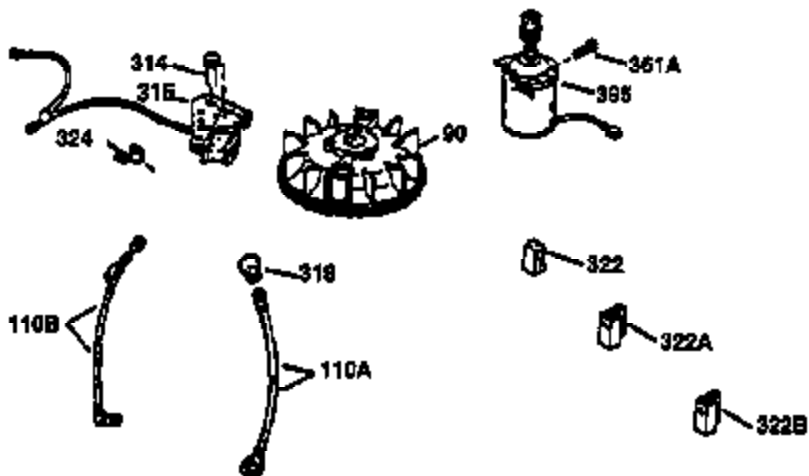

Ref #	Part Number	Qty	Description
19	36281	1	Extension Spring
69	35261	1	* Mounting Flange Gasket
70	35651E	1	Mounting Flange (Incl. 72 thru 83,306)
90	611112	1	Flywheel
182	6201	2	Screw, 1/4-28 x 7/8"
185	36544	1	Intake Pipe
186	34337	1	Governor Link
200	33131A	1	Control Bracket (Incl. 202 thru 206)
209	30200	2	Screw, 10-24 x 9/16"
223	650451	2	Screw, 1/4-20 x 1"
238	650932	2	Screw, 10-32 x 49/64"
241	35797	1	Air Cleaner Collar
245	35066	1	Air Cleaner Filter
250	35986	1	Air Cleaner Cover
275	36473	1	Muffler (Incl. 277)
277	650988	2	Screw, 1/4-20 x 2-5/16"
278	28562	1	Spacer
416	36085	1	Spark Arrestor Kit (Incl. 417)(Optional)
417	650821	1	Screw, 10-32 x 1/2" (Optional)