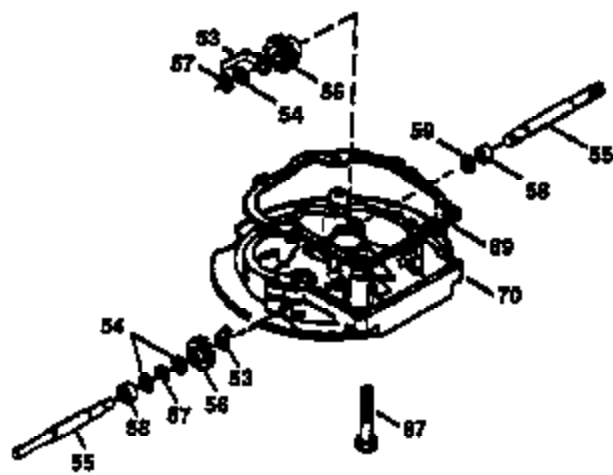

Ref #	Part Number	Qty	Description
19	36281	1	Extension Spring
69	35261	1	* Mounting Flange Gasket
70	35651E	1	Mounting Flange (Incl. 72 thru 83,306)
90	611112	1	Flywheel
182	6201	2	Screw, 1/4-28 x 7/8"
185	36544	1	Intake Pipe
186	34337	1	Governor Link
200	33131A	1	Control Bracket (Incl. 202 thru 206)
209	30200	2	Screw, 10-24 x 9/16"
223	650451	2	Screw, 1/4-20 x 1"
238	650932	2	Screw, 10-32 x 49/64"
241	35797	1	Air Cleaner Collar
245	35066	1	Air Cleaner Filter
250	35986	1	Air Cleaner Cover
275	36473	1	Muffler (Incl. 277)
277	650988	2	Screw, 1/4-20 x 2-5/16"
278	28562	1	Spacer
416	36085	1	Spark Arrestor Kit (Incl. 417)(Optional)
417	650821	1	Screw, 10-32 x 1/2" (Optional)