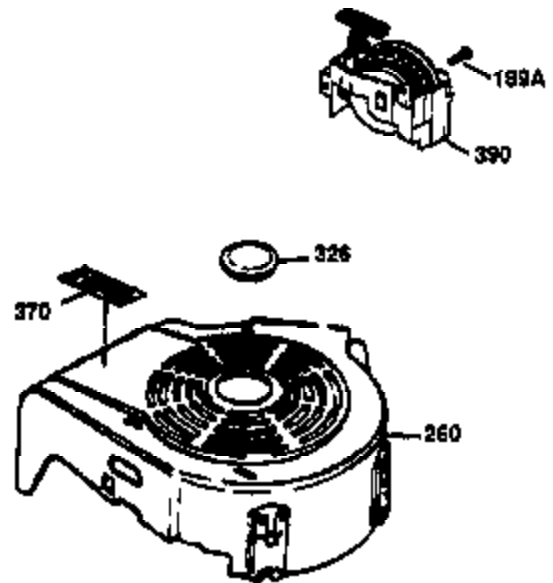

Ref #	Part Number	Qty	Description
238	650932	2	Screw, 10-32 x 49/64"
239	34338	1	* Air Cleaner Gasket
245	35066	1	Air Cleaner Filter
250	35986	1	Air Cleaner Cover
260	37248	1	Blower Housing
263	36240	1	Trim Ring
287	650926	2	Screw, 8-32 x 21/64"
300	35586	1	Fuel Tank (Incl. 292 & 301)
301	36246	1	Fuel Cap
359	36773	1	Starter Guard
390	590732	1	Rewind Starter (NOTE: This engine could have been built with 590738 starter).