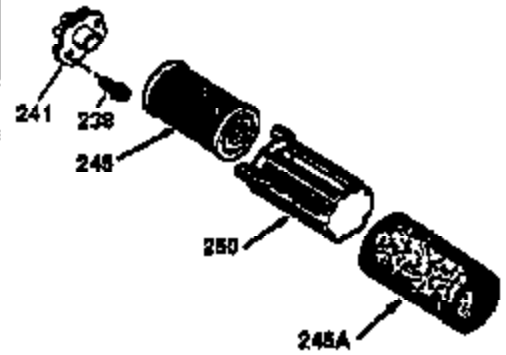

Ref #	Part Number	Qty	Description
19	36281	1	Extension Spring
69	35261	1	* Mounting Flange Gasket
70	35651E	1	Mounting Flange (Incl. 72 thru 83,306)
90	611112	1	Flywheel
182	6201	2	Screw, 1/4-28 x 7/8"
185	36544	1	Intake Pipe
186	34337	1	Governor Link
200	33131A	1	Control Bracket (Incl. 202 thru 206)
209	30200	2	Screw, 10-24 x 9/16"
223	650451	2	Screw, 1/4-20 x 1"
238	650932	2	Screw, 10-32 x 49/64"
241	35797	1	Air Cleaner Collar
245	35066	1	Air Cleaner Filter
250	35986	1	Air Cleaner Cover
275	36473	1	Muffler (Incl. 277)
277	650988	2	Screw, 1/4-20 x 2-5/16"
416	36085	1	Spark Arrestor Kit (Incl. 417)(Optional)
417	650821	1	Screw, 10-32 x 1/2" (Optional)