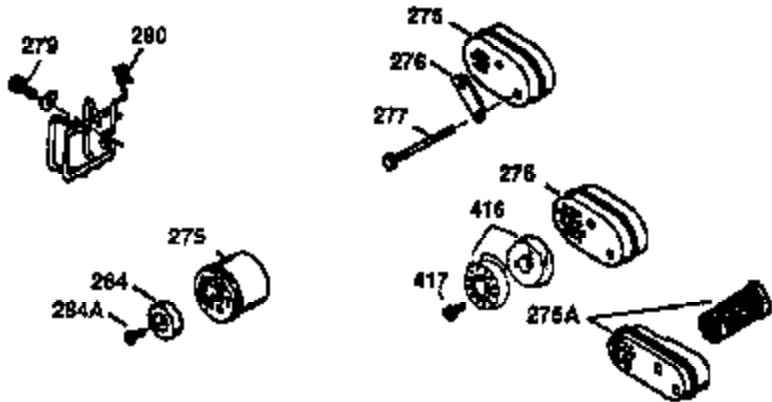

Ref #	Part Number	Qty	Description
19	36281	1	Extension Spring
69	35261	1	* Mounting Flange Gasket
70	35651E	1	Mounting Flange (Incl. 72 thru 83,306)
90	611112	1	Flywheel
182	6201	2	Screw, 1/4-28 x 7/8"
185	36544	1	Intake Pipe (Incl. 224)
186	34337	1	Governor Link
200	33131A	1	Control Bracket (Incl. 202 thru 206)
209	30200	2	Screw, 10-24 x 9/16"
223	650451	2	Screw, 1/4-20 x 1"
238	650932	2	Screw, 10-32 x 49/64"
241	35797	1	Air Cleaner Collar
245	35066	1	Air Cleaner Filter
250	35986	1	Air Cleaner Cover
275	36473	1	Muffler (Incl. 277)
277	650988	2	Screw, 1/4-20 x 2-5/16"
416	36085	1	Spark Arrestor Kit (Incl. 417)(Optional)
417	650821	1	Screw, 10-32 x 1/2" (Optional)