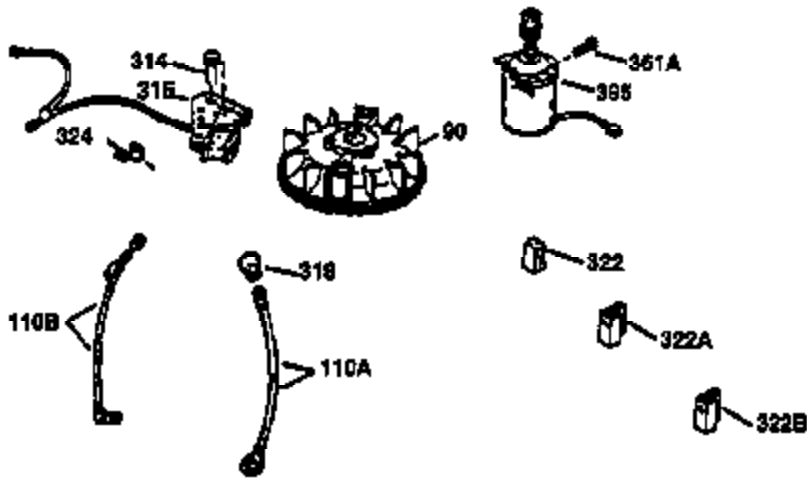

Ref #	Part Number	Qty	Description
19	36281	1	Extension Spring
69	35261	1	* Mounting Flange Gasket
70	35651E	1	Mounting Flange (Incl. 72 thru 83,306)
90	611112	1	Flywheel
182	6201	2	Screw, 1/4-28 x 7/8"
185	36544	1	Intake Pipe (Incl. 224)
186	34337	1	Governor Link
200	33131A	1	Control Bracket (Incl. 202 thru 206)
209	30200	2	Screw, 10-24 x 9/16"
223	650451	2	Screw, 1/4-20 x 1"
238	650932	2	Screw, 10-32 x 49/64"
241	35797	1	Air Cleaner Collar
245	35066	1	Air Cleaner Filter
250	35986	1	Air Cleaner Cover
275	36473	1	Muffler (Incl. 277)
277	650988	2	Screw, 1/4-20 x 2-5/16"
416	36085	1	Spark Arrestor Kit (Incl. 417)(Optional)
417	650821	1	Screw, 10-32 x 1/2" (Optional)