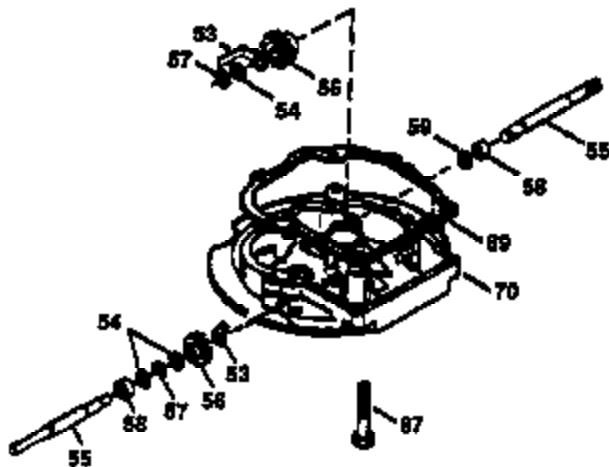

Ref #	Part Number	Qty	Description
19	36281	1	Extension Spring
69	35261	1	* Mounting Flange Gasket
70	35651E	1	Mounting Flange (Incl. 72 thru 83,306)
90	611112	1	Flywheel
182	6201	2	Screw, 1/4-28 x 7/8"
185	36544	1	Intake Pipe (Incl. 224)
186	34337	1	Governor Link
200	33131A	1	Control Bracket (Incl. 202 thru 206)
209	30200	2	Screw, 10-24 x 9/16"
223	650451	2	Screw, 1/4-20 x 1"
238	650932	2	Screw, 10-32 x 49/64"
241	35797	1	Air Cleaner Collar
245	35066	1	Air Cleaner Filter
250	35986	1	Air Cleaner Cover
275	36473	1	Muffler (Incl. 277)
277	650988	2	Screw, 1/4-20 x 2-5/16"
416	36085	1	Spark Arrestor Kit (Incl. 417)(Optional)
417	650821	1	Screw, 10-32 x 1/2" (Optional)