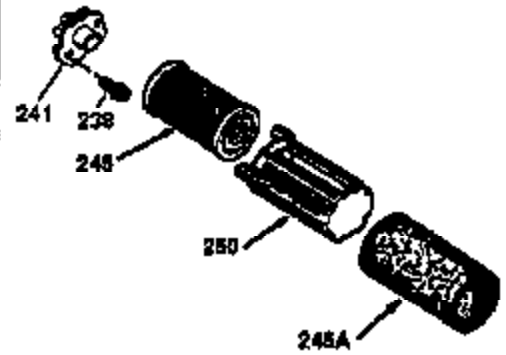

Ref #	Part Number	Qty	Description
19	36281	1	Extension Spring
69	35261	1	* Mounting Flange Gasket
70	35651E	1	Mounting Flange (Incl. 72 thru 83,306)
90	611112	1	Flywheel
182	6201	2	Screw, 1/4-28 x 7/8"
185	36544	1	Intake Pipe (Incl. 224)
186	34337	1	Governor Link
200	33131A	1	Control Bracket (Incl. 202 thru 206)
209	30200	2	Screw, 10-24 x 9/16"
223	650451	2	Screw, 1/4-20 x 1"
238	650932	2	Screw, 10-32 x 49/64"
241	35797	1	Air Cleaner Collar
245	35066	1	Air Cleaner Filter
250	35986	1	Air Cleaner Cover
275	36473	1	Muffler (Incl. 277)
277	650988	2	Screw, 1/4-20 x 2-5/16"
416	36085	1	Spark Arrestor Kit (Incl. 417)(Optional)
417	650821	1	Screw, 10-32 x 1/2" (Optional)