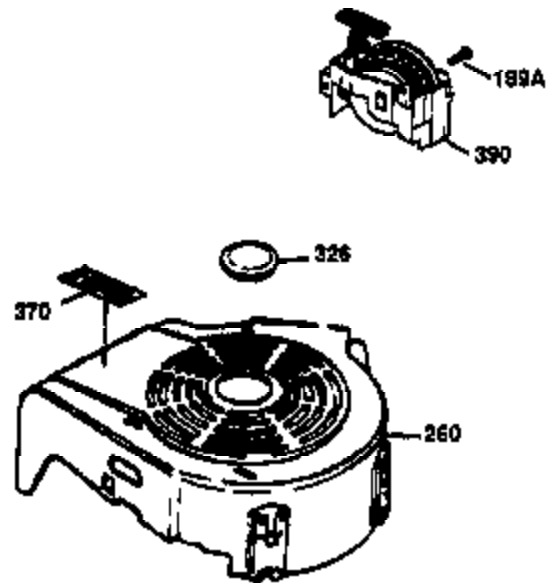

Ref #	Part Number	Qty	Description
189A	650926	1	Screw, 8-32 x 21/64"
238	650806	2	Screw, 10-32 x 5/8"
239	34338	1	* Air Cleaner Gasket
245	37116	1	Air Cleaner Filter
245A	37117	1	Air Cleaner Filter
250	37118	1	Air Cleaner Cover
260	37139	1	Blower Housing
263A	36240	1	Recoil Ring (Black)
287	650926	2	Screw, 8-32 x 21/64"
300	35586	1	Fuel Tank (Incl. 292 & 301)
301	36246	1	Fuel Cap Ass'y. (Black)
359	36773	1	Starter Guard
390	590732	1	Recoil Starter