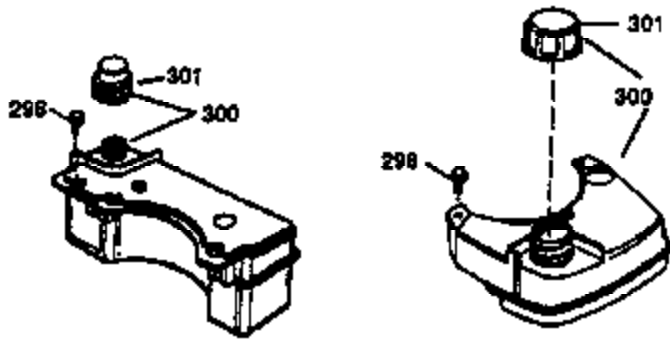

Ref #	Part Number	Qty	Description
189A	650926	1	Screw, 8-32 x 21/64"
238	650806	2	Screw, 10-32 x 5/8"
239	34338	1	* Air Cleaner Gasket
245	37116	1	Air Cleaner Filter
245A	37117	1	Air Cleaner Filter
250	37118	1	Air Cleaner Cover
260	37139	1	Blower Housing
263A	36240	1	Recoil Ring (Black)
287	650926	2	Screw, 8-32 x 21/64"
300	35586	1	Fuel Tank (Incl. 292 & 301)
301	36246	1	Fuel Cap Ass'y. (Black)
359	36773	1	Starter Guard
390	590732	1	Recoil Starter