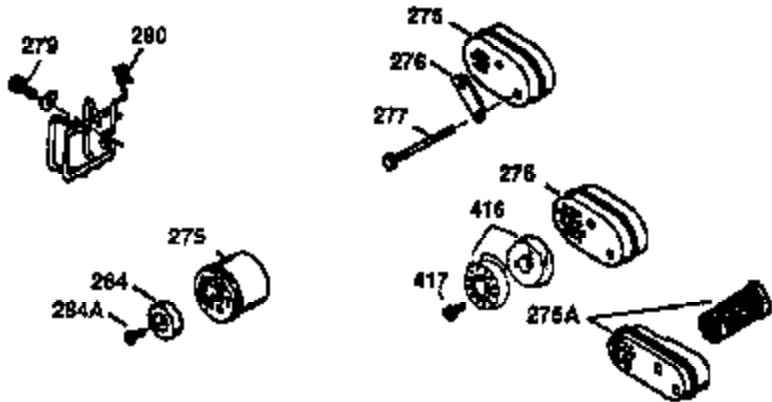

Ref #	Part Number	Qty	Description
19	36281	1	Extension Spring
69	35261	1	* Mounting Flange Gasket
70	35651E	1	Mounting Flange (Incl.72 thru 83,306)
90	611112	1	Flywheel
182	6201	2	Screw, 1/4-28 x 7/8"
185	36544	1	Intake Pipe
186	34337	1	Governor Link
200	33131A	1	Control Bracket (Incl. 202 thru 206)
209	30200	2	Screw, 10-24 x 9/16"
223	650451	2	Screw, 1/4-20 x 1"
238	650806	2	Screw, 10-32 x 5/8"
245	37116	1	Air Cleaner Filter
245A	37117	1	Air Cleaner Filter
250	37118	1	Air Cleaner Cover
275	36473A	1	Muffler (Incl. 277)
277	650988	2	Screw, 1/4-20 x 2-5/16"
416	36085	1	Spark Arrestor Kit (Incl. 417)(Optional)
417	650760	1	Screw, 8-32 x 3/8" (Optional)