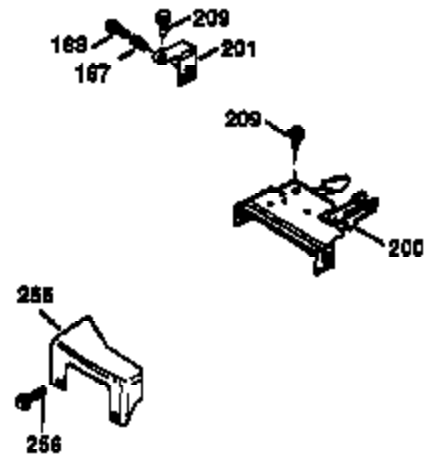

Ref #	Part Number	Qty	Description
19	36281	1	Extension Spring
69	35261	1	* Mounting Flange Gasket
70	35651E	1	Mounting Flange (Incl.72 thru 83,306)
90	611112	1	Flywheel
182	6201	2	Screw, 1/4-28 x 7/8"
185	36544	1	Intake Pipe
186	34337	1	Governor Link
200	33131A	1	Control Bracket (Incl. 202 thru 206)
209	30200	2	Screw, 10-24 x 9/16"
223	650451	2	Screw, 1/4-20 x 1"
238	650806	2	Screw, 10-32 x 5/8"
245	37116	1	Air Cleaner Filter
245A	37117	1	Air Cleaner Filter
250	37118	1	Air Cleaner Cover
275	36473A	1	Muffler (Incl. 277)
277	650988	2	Screw, 1/4-20 x 2-5/16"
416	36085	1	Spark Arrestor Kit (Incl. 417)(Optional)
417	650760	1	Screw, 8-32 x 3/8" (Optional)