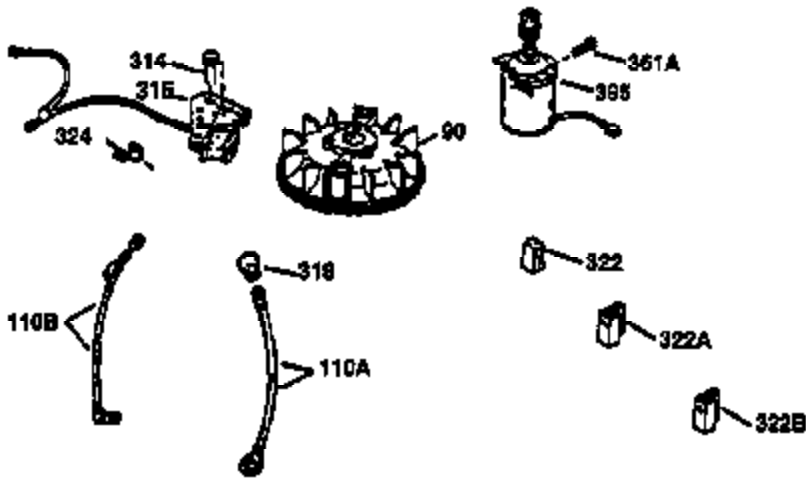

Ref #	Part Number	Qty	Description
19	36281	1	Extension Spring
69	35261	1	* Mounting Flange Gasket
70	35651E	1	Mounting Flange (Incl.72 thru 83,306)
90	611112	1	Flywheel
182	6201	2	Screw, 1/4-28 x 7/8"
185	36544	1	Intake Pipe
186	34337	1	Governor Link
200	33131A	1	Control Bracket (Incl. 202 thru 206)
209	30200	2	Screw, 10-24 x 9/16"
223	650451	2	Screw, 1/4-20 x 1"
238	650806	2	Screw, 10-32 x 5/8"
245	37116	1	Air Cleaner Filter
245A	37117	1	Air Cleaner Filter
250	37118	1	Air Cleaner Cover
275	36473A	1	Muffler (Incl. 277)
277	650988	2	Screw, 1/4-20 x 2-5/16"
416	36085	1	Spark Arrestor Kit (Incl. 417)(Optional)
417	650760	1	Screw, 8-32 x 3/8" (Optional)