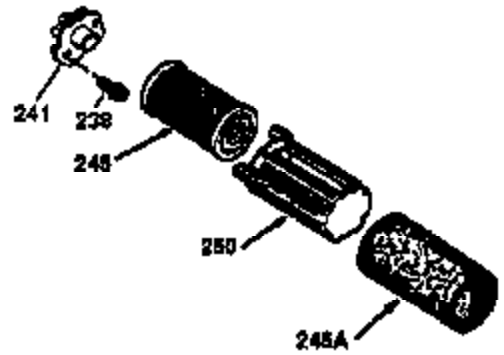

Ref #	Part Number	Qty	Description
19	36281	1	Extension Spring
69	35261	1	* Mounting Flange Gasket
70	35651E	1	Mounting Flange (Incl.72 thru 83,306)
90	611112	1	Flywheel
182	6201	2	Screw, 1/4-28 x 7/8"
185	36544	1	Intake Pipe
186	34337	1	Governor Link
200	33131A	1	Control Bracket (Incl. 202 thru 206)
209	30200	2	Screw, 10-24 x 9/16"
223	650451	2	Screw, 1/4-20 x 1"
238	650806	2	Screw, 10-32 x 5/8"
245	37116	1	Air Cleaner Filter
245A	37117	1	Air Cleaner Filter
250	37118	1	Air Cleaner Cover
275	36473A	1	Muffler (Incl. 277)
277	650988	2	Screw, 1/4-20 x 2-5/16"
416	36085	1	Spark Arrestor Kit (Incl. 417)(Optional)
417	650760	1	Screw, 8-32 x 3/8" (Optional)