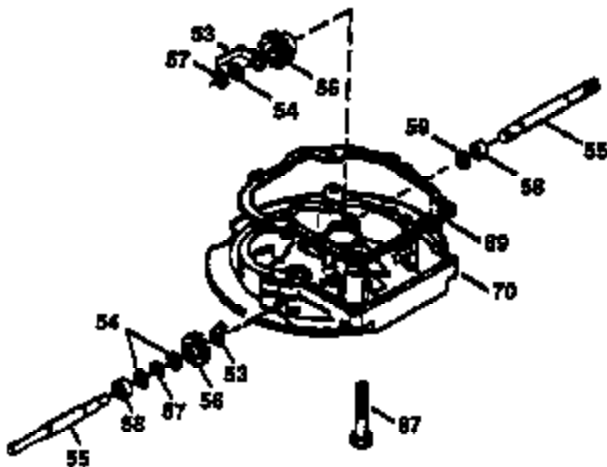

Ref #	Part Number	Qty	Description
19	36281	1	Extension Spring
69	35261	1	* Mounting Flange Gasket
70	35651E	1	Mounting Flange (Incl.72 thru 83,306)
90	611112	1	Flywheel
182	6201	2	Screw, 1/4-28 x 7/8"
185	36544	1	Intake Pipe
186	34337	1	Governor Link
200	33131A	1	Control Bracket (Incl. 202 thru 206)
209	30200	2	Screw, 10-24 x 9/16"
223	650451	2	Screw, 1/4-20 x 1"
238	650806	2	Screw, 10-32 x 5/8"
245	37116	1	Air Cleaner Filter
245A	37117	1	Air Cleaner Filter
250	37118	1	Air Cleaner Cover
275	36473A	1	Muffler (Incl. 277)
277	650988	2	Screw, 1/4-20 x 2-5/16"
416	36085	1	Spark Arrestor Kit (Incl. 417)(Optional)
417	650760	1	Screw, 8-32 x 3/8" (Optional)