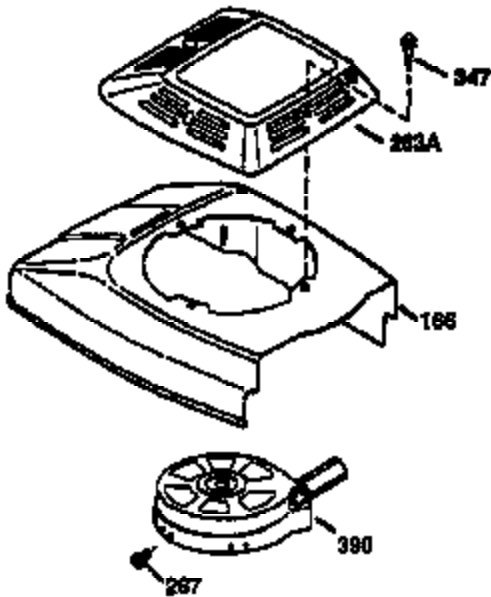

Ref #	Part Number	Qty	Description
189A	650926	1	Screw, 8-32 x 21/64"
238	650806	2	Screw, 10-32 x 5/8"
239	34338	1	* Air Cleaner Gasket
245	37116	1	Air Cleaner Filter
245A	37117	1	Air Cleaner Filter
250	37118	1	Air Cleaner Cover
260	37139	1	Blower Housing
263A	36240	1	Recoil Ring (Black)
287	650926	2	Screw, 8-32 x 21/64"
300	35586	1	Fuel Tank (Incl. 292 & 301)
301	36246	1	Fuel Cap Ass'y. (Black)
359	36773	1	Starter Guard
390	590732	1	Recoil Starter