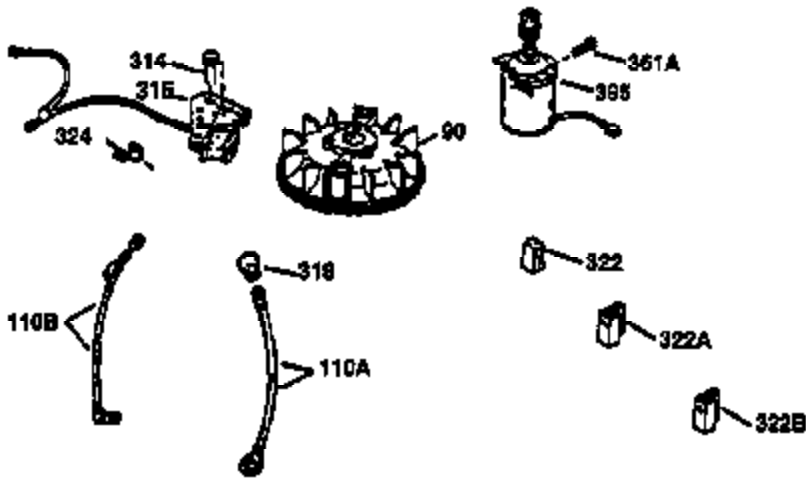

Ref #	Part Number	Qty	Description
19	36281	1	Extension Spring
69	35261	1	* Mounting Flange Gasket
70	35651E	1	Mounting Flange (Incl. 72 thru 83,306)
90	611112	1	Flywheel
182	6201	2	Screw, 1/4-28 x 7/8"
185	36544	1	Intake Pipe (Incl. 224)
186	34337	1	Governor Link
200	33131A	1	Control Bracket (Incl. 202 thru 206)
209	30200	2	Screw, 10-24 x 9/16"
223	650451	2	Screw, 1/4-20 x 1"
238	650932	2	Screw, 10-32 x 49/64"
241	35797	1	Air Cleaner Collar
245	35066	1	Air Cleaner Filter
250	35986	1	Air Cleaner Cover
275	36473A	1	Muffler (Incl. 277)
277	650988	2	Screw, 1/4-20 x 2-5/16"
416	36085	1	Spark Arrestor Kit (Incl. 417)(Optional)
417	650821	1	Screw, 10-32 x 1/2" (Optional)