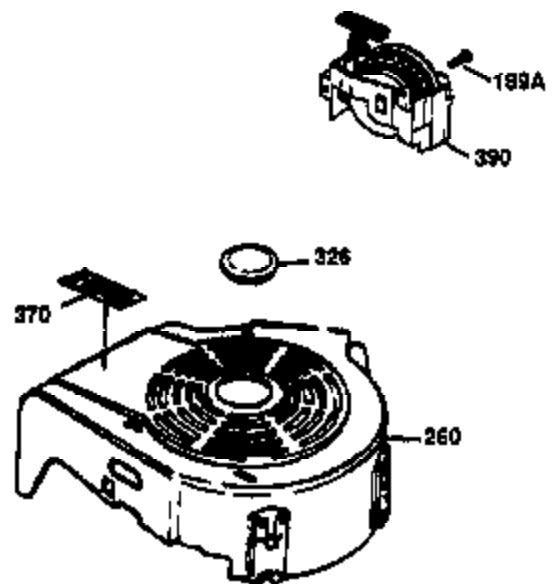

Ref #	Part Number	Qty	Description
189A	650356	1	Screw, Torx T-30, 1/4-20 x 3/8"
238	650932	2	Screw, 10-32 x 49/64"
239	34338	1	* Air Cleaner Gasket
245	35066	1	Air Cleaner Filter
250	35986	1	Air Cleaner Cover
260	37248	1	Blower Housing (Platinum)
263	36240	1	Trim Ring
287	650926	2	Screw, 8-32 x 21/64"
300	35586	1	Fuel Tank (Incl. 292 & 301)
301	36246	1	Fuel Cap
359	36773	1	Starter Guard
390	590737	1	Rewind Starter (NOTE: This engine could have been built with 590694 starter).