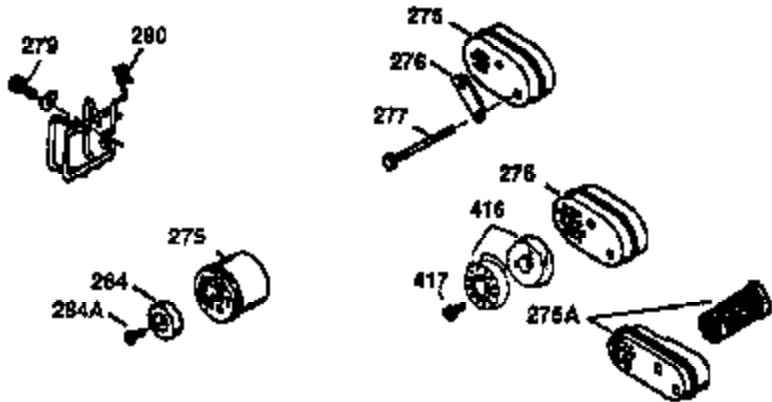

Ref #	Part Number	Qty	Description
19	36281	1	Extension Spring
69	35261	1	* Mounting Flange Gasket
70	35651E	1	Mounting Flange (Incl. 72 thru 83,306)
90	611112	1	Flywheel
182	6201	2	Screw, 1/4-28 x 7/8"
185	36544	1	Intake Pipe (Incl. 224)
186	34337	1	Governor Link
200	33131A	1	Control Bracket (Incl. 202 thru 206)
209	30200	2	Screw, 10-24 x 9/16"
223	650451	2	Screw, 1/4-20 x 1"
238	650932	2	Screw, 10-32 x 49/64"
241	35797	1	Air Cleaner Collar
245	35066	1	Air Cleaner Filter
250	35986	1	Air Cleaner Cover
275	36473A	1	Muffler (Incl. 277)
277	650988	2	Screw, 1/4-20 x 2-5/16"
416	36085	1	Spark Arrestor Kit (Incl. 417)(Optional)
417	650821	1	Screw, 10-32 x 1/2" (Optional)