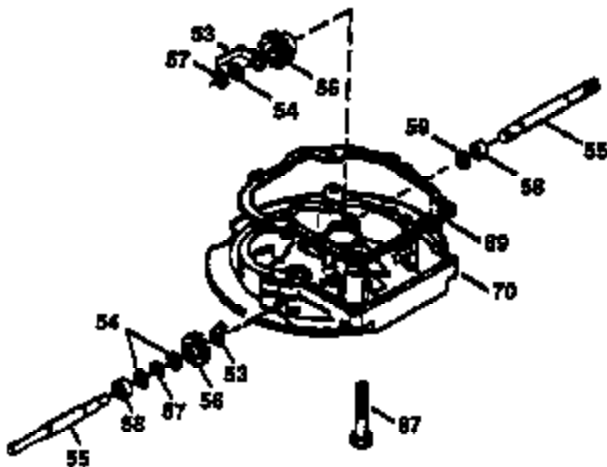

Ref #	Part Number	Qty	Description
19	36281	1	Extension Spring
69	35261	1	* Mounting Flange Gasket
70	35651E	1	Mounting Flange (Incl. 72 thru 83,306)
90	611112	1	Flywheel
182	6201	2	Screw, 1/4-28 x 7/8"
185	36544	1	Intake Pipe (Incl. 224)
186	34337	1	Governor Link
200	33131A	1	Control Bracket (Incl. 202 thru 206)
209	30200	2	Screw, 10-24 x 9/16"
223	650451	2	Screw, 1/4-20 x 1"
238	650932	2	Screw, 10-32 x 49/64"
241	35797	1	Air Cleaner Collar
245	35066	1	Air Cleaner Filter
250	35986	1	Air Cleaner Cover
275	36473A	1	Muffler (Incl. 277)
277	650988	2	Screw, 1/4-20 x 2-5/16"
416	36085	1	Spark Arrestor Kit (Incl. 417)(Optional)
417	650821	1	Screw, 10-32 x 1/2" (Optional)