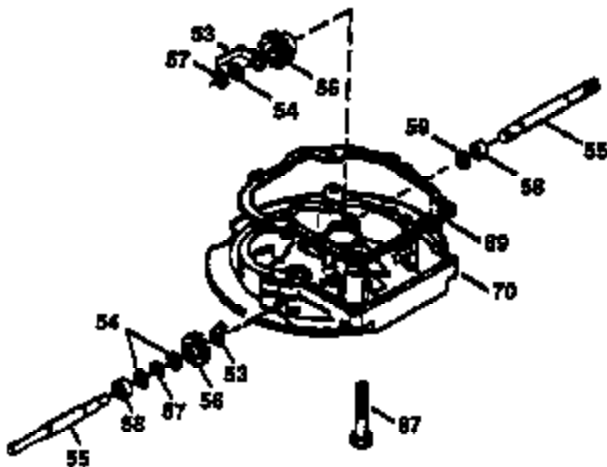

Ref #	Part Number	Qty	Description
101A	611283	1	Spark Plug Shield
189A	650356	1	Screw, T-30, 1/4-20 x 3/8"
238	650932	2	Screw, 10-32 x 49/64"
239	34338	1	* Air Cleaner Gasket
245	35066	1	Air Cleaner Filter
250	35986	1	Air Cleaner Cover
260	36420A	1	Blower Housing
263	36214	1	Trim Ring
287	650926	2	Screw, 8-32 x 21/64"
300	35586	1	Fuel Tank (Incl. 292 & 301)
301	36246	1	Fuel Cap
359	36773	1	Starter Guard
370	37269	1	Concept Decal
390	590737	1	Rewind Starter (NOTE: This engine could have been built with 590694 starter).