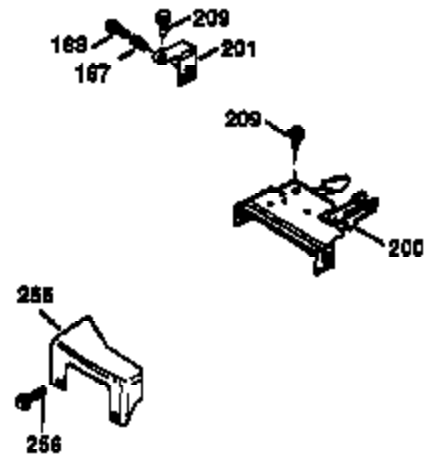

Ref #	Part Number	Qty	Description
101A	611283	1	Spark Plug Shield
189A	650356	1	Screw, T-30, 1/4-20 x 3/8"
238	650932	2	Screw, 10-32 x 49/64"
239	34338	1	* Air Cleaner Gasket
245	35066	1	Air Cleaner Filter
250	35986	1	Air Cleaner Cover
260	36420A	1	Blower Housing
263	36214	1	Trim Ring
287	650926	2	Screw, 8-32 x 21/64"
300	35586	1	Fuel Tank (Incl. 292 & 301)
301	36246	1	Fuel Cap
359	36773	1	Starter Guard
370	37269	1	Concept Decal
390	590737	1	Rewind Starter (NOTE: This engine could have been built with 590694 starter).