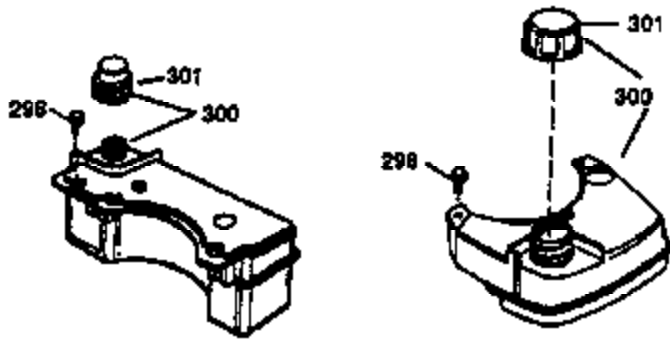

Ref #	Part Number	Qty	Description
101A	611283	1	Spark Plug Shield
189A	650356	1	Screw, T-30, 1/4-20 x 3/8"
238	650932	2	Screw, 10-32 x 49/64"
239	34338	1	* Air Cleaner Gasket
245	35066	1	Air Cleaner Filter
250	35986	1	Air Cleaner Cover
260	36420A	1	Blower Housing
263	36214	1	Trim Ring
287	650926	2	Screw, 8-32 x 21/64"
300	35586	1	Fuel Tank (Incl. 292 & 301)
301	36246	1	Fuel Cap
359	36773	1	Starter Guard
370	37269	1	Concept Decal
390	590737	1	Rewind Starter (NOTE: This engine could have been built with 590694 starter).