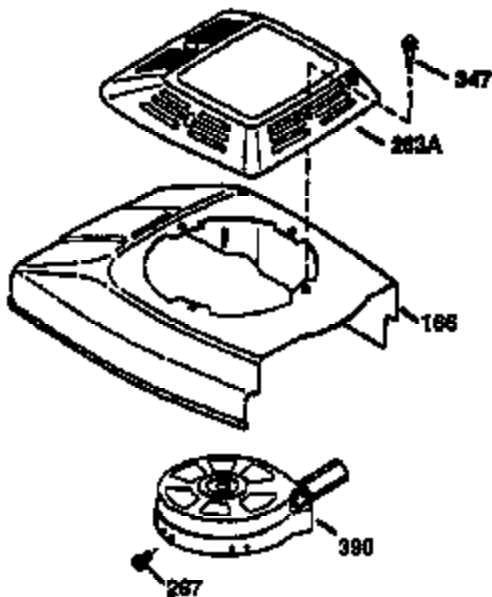

Ref #	Part Number	Qty	Description
101A	611283	1	Spark Plug Shield
189A	650356	1	Screw, T-30, 1/4-20 x 3/8"
238	650932	2	Screw, 10-32 x 49/64"
239	34338	1	* Air Cleaner Gasket
245	35066	1	Air Cleaner Filter
250	35986	1	Air Cleaner Cover
260	36420A	1	Blower Housing
263	36214	1	Trim Ring
287	650926	2	Screw, 8-32 x 21/64"
300	35586	1	Fuel Tank (Incl. 292 & 301)
301	36246	1	Fuel Cap
359	36773	1	Starter Guard
370	37269	1	Concept Decal
390	590737	1	Rewind Starter (NOTE: This engine could have been built with 590694 starter).