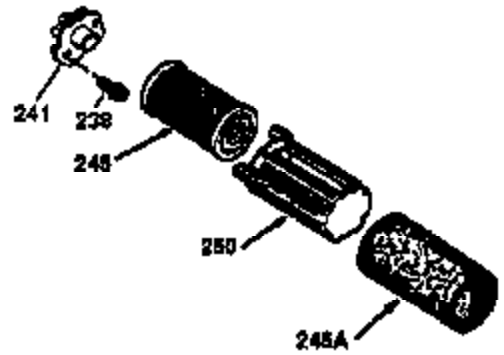

Ref #	Part Number	Qty	Description
101A	611283	1	Spark Plug Shield
189A	650356	1	Screw, T-30, 1/4-20 x 3/8"
238	650932	2	Screw, 10-32 x 49/64"
239	34338	1	* Air Cleaner Gasket
245	35066	1	Air Cleaner Filter
250	35986	1	Air Cleaner Cover
260	36420A	1	Blower Housing
263	36214	1	Trim Ring
287	650926	2	Screw, 8-32 x 21/64"
300	35586	1	Fuel Tank (Incl. 292 & 301)
301	36246	1	Fuel Cap
359	36773	1	Starter Guard
370	37269	1	Concept Decal
390	590737	1	Rewind Starter (NOTE: This engine could have been built with 590694 starter).