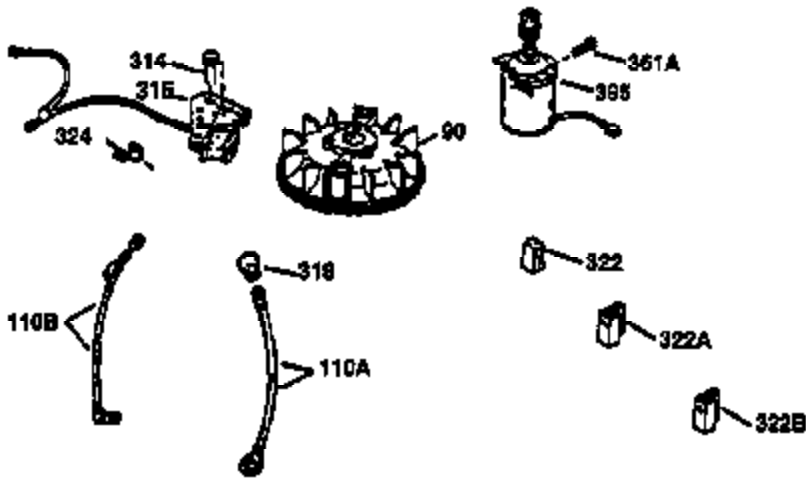

Ref #	Part Number	Qty	Description
101A	611283	1	Spark Plug Shield
189A	650356	1	Screw, T-30, 1/4-20 x 3/8"
238	650932	2	Screw, 10-32 x 49/64"
239	34338	1	* Air Cleaner Gasket
245	35066	1	Air Cleaner Filter
250	35986	1	Air Cleaner Cover
260	36420A	1	Blower Housing
263	36214	1	Trim Ring
287	650926	2	Screw, 8-32 x 21/64"
300	35586	1	Fuel Tank (Incl. 292 & 301)
301	36246	1	Fuel Cap
359	36773	1	Starter Guard
370	37269	1	Concept Decal
390	590737	1	Rewind Starter (NOTE: This engine could have been built with 590694 starter).