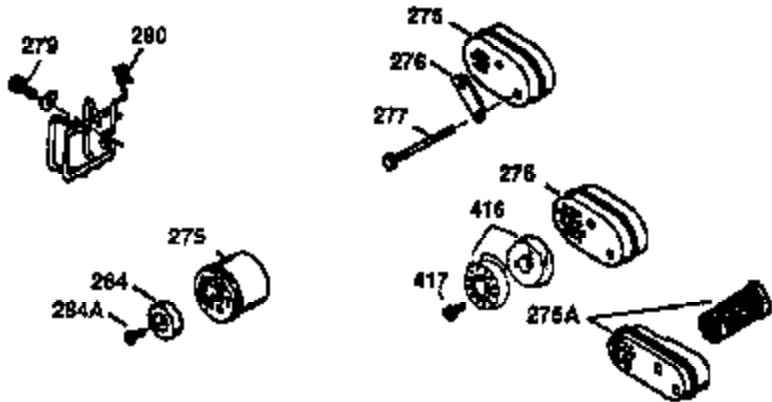

Ref #	Part Number	Qty	Description
101A	611283	1	Spark Plug Shield
189A	650356	1	Screw, T-30, 1/4-20 x 3/8"
238	650932	2	Screw, 10-32 x 49/64"
239	34338	1	* Air Cleaner Gasket
245	35066	1	Air Cleaner Filter
250	35986	1	Air Cleaner Cover
260	36420A	1	Blower Housing
263	36214	1	Trim Ring
287	650926	2	Screw, 8-32 x 21/64"
300	35586	1	Fuel Tank (Incl. 292 & 301)
301	36246	1	Fuel Cap
359	36773	1	Starter Guard
370	37269	1	Concept Decal
390	590737	1	Rewind Starter (NOTE: This engine could have been built with 590694 starter).