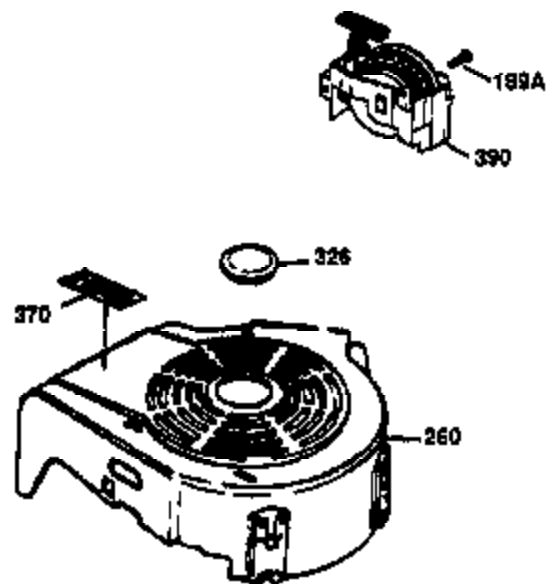

Ref #	Part Number	Qty	Description
169	27234A	1	* Valve Cover Gasket
172	32755	1	Valve Cover
174	30200	2	Screw, 10-24 x 9/16"
178	29752	2	Nut & Lock Washer, 1/4-28
179	30593	1	Retainer Clip
182	6201	2	Screw, 1/4-28 x 7/8"
184	26756	1	* Carburetor To Intake Pipe Gasket
185	36544	1	Intake Pipe (Incl. 224)
186	34337	1	Governor Link
189A	650356	1	Screw, T-30, 1/4-20 x 3/8"
200	33131A	1	Control Bracket (Incl. 202 thru 206)
202	36482	1	Compression Spring
203	31342	1	Compression Spring
204	651029	1	Screw, Torx T-10, 5-40 x 7/16"
205	651019	1	Screw, Torx T-10, 6-32 x 41/64"
206	610973	1	Terminal
207	34336	1	Throttle Link
209	30200	2	Screw, 10-24 x 9/16"
210	27793	1	Conduit Clip
211	28492	1	Screw, 10-32 x 3/8"
223	650451	2	Screw, 1/4-20 x 1"
224	34690A	1	* Intake Pipe Gasket
238	650932	2	Screw, 10-32 x 49/64"
239	34338	1	* Air Cleaner Gasket
245	35066	1	Air Cleaner Filter
250	35986	1	Air Cleaner Cover
260	36420A	1	Blower Housing
261	30200	2	Screw, 10-24 x 9/16"
262	650831	2	Screw, 1/4-20 x 1/2"
275	36473A	1	Muffler (Incl. 277)
277	650988	2	Screw, 1/4-20 x 2-5/16"
285	35000A	1	Starter Cup
287	650926	2	Screw, 8-32 x 21/64"
290	34357	1	Fuel Line
292	26460	2	Fuel Line Clamp
300	35586	1	Fuel Tank (Incl. 292 & 301)
301	36246	1	Fuel Cap
305	35647	1	Oil Fill Tube
306	36996	1	* "O"-Ring
307	35499	1	"O"-Ring
309	650562	1	Screw, 10-32 x 1/2"
310	35648	1	Dipstick
313	34080	1	Spacer
370K	36695	1	3.8 Emblem Decal
370C	37199	1	Primer Decal
370A	34346	1	Lubrication Decal
380	632795	1	Carburetor (Incl. 184)
390	590737	1	Rewind Starter (NOTE: This engine could have been built with 590694 starter).
400	36475B	1	* Gasket Set (Incl. items marked PK in notes) Incl. part #'s 26756 (1), 27234A (1), 33735 (1), 34338 (1), 34690A (1), 36437 (1), 36832 (1), 36996 (1), 37130 (1)
420	730225A	1	SAE 30 4-Cycle Engine Oil (1 Quart)