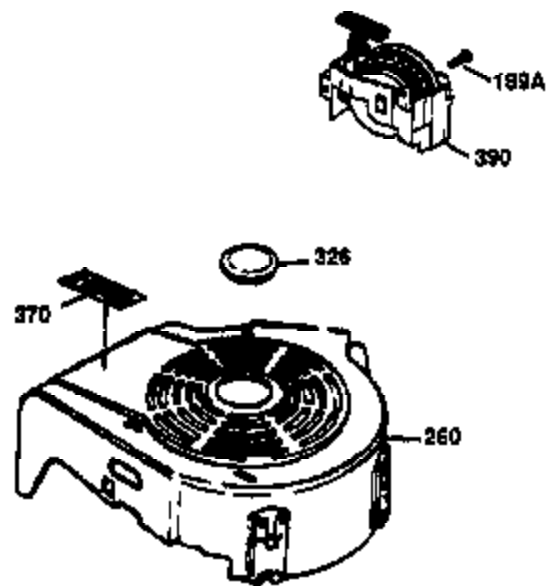

Ref #	Part Number	Qty	Description
189A	650356	1	Screw, Torx T-30, 1/4-20 x 3/8"
238	650932	2	Screw, 10-32 x 49/64"
239	34338	1	* Air Cleaner Gasket
245	35066	1	Air Cleaner Filter
250	35986	1	Air Cleaner Cover
260	37248	1	Blower Housing (Black)
287	650926	2	Screw, 8-32 x 21/64"
300	35586	1	Fuel Tank (Incl. 292 & 301)
301	36246	1	Fuel Cap
359	36773	1	Starter Guard
390	590732	1	Rewind Starter (NOTE: This engine could have been built with 590738 starter).