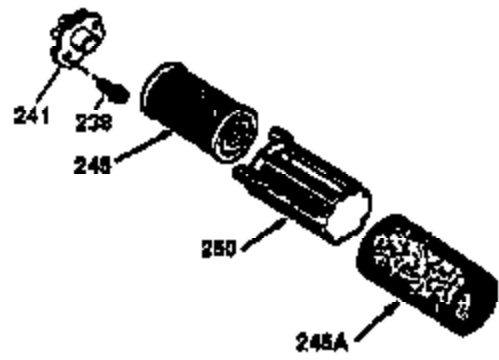

Ref #	Part Number	Qty	Description
19	36281	1	Extension Spring
69	35261	1	* Mounting Flange Gasket
70	35651E	1	Mounting Flange (Incl. 72 thru 83,306)
90	611112	1	Flywheel
182	6201	2	Screw, 1/4-28 x 7/8"
185	36544	1	Intake Pipe (Incl. 224)
186	34337	1	Governor Link
200	33131A	1	Control Bracket (Incl. 202 thru 206)
209	30200	2	Screw, 10-24 x 9/16"
223	650451	2	Screw, 1/4-20 x 1"
238	650932	2	Screw, 10-32 x 49/64"
241	35797	1	Air Cleaner Collar
245	35066	1	Air Cleaner Filter
250	35986	1	Air Cleaner Cover
275	36473A	1	Muffler (Incl. 277)
277	650988	2	Screw, 1/4-20 x 2-5/16"
416	36085	1	Spark Arrestor Kit (Incl. 417)(Optional)
417	650821	1	Screw, 10-32 x 1/2" (Optional)