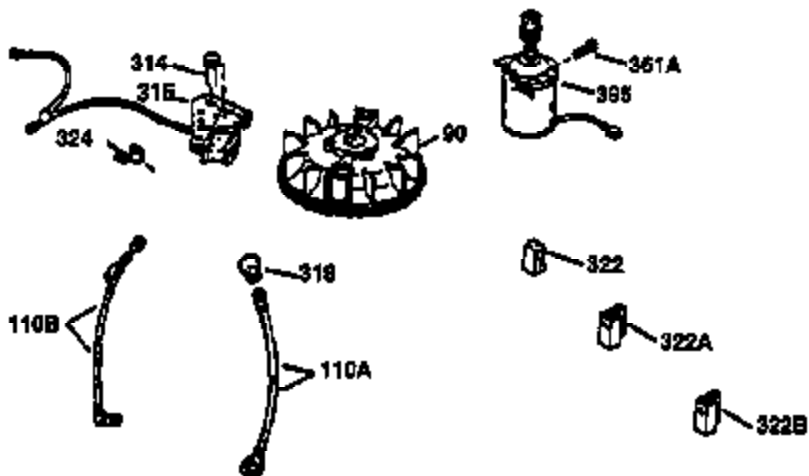

Ref #	Part Number	Qty	Description
19	36281	1	Extension Spring
69	35261	1	* Mounting Flange Gasket
70	35651E	1	Mounting Flange (Incl. 72 thru 83,306)
90	611112	1	Flywheel
182	6201	2	Screw, 1/4-28 x 7/8"
185	36544	1	Intake Pipe (Incl. 224)
186	34337	1	Governor Link
200	33131A	1	Control Bracket (Incl. 202 thru 206)
209	30200	2	Screw, 10-24 x 9/16"
223	650451	2	Screw, 1/4-20 x 1"
238	650932	2	Screw, 10-32 x 49/64"
241	35797	1	Air Cleaner Collar
245	35066	1	Air Cleaner Filter
250	35986	1	Air Cleaner Cover
275	36473A	1	Muffler (Incl. 277)
277	650988	2	Screw, 1/4-20 x 2-5/16"
416	36085	1	Spark Arrestor Kit (Incl. 417)(Optional)
417	650821	1	Screw, 10-32 x 1/2" (Optional)