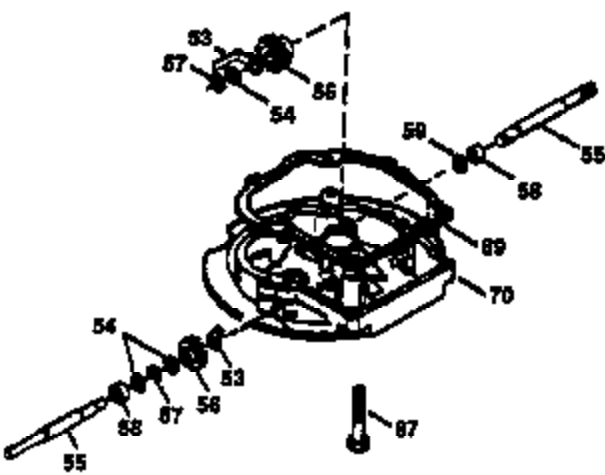

Ref #	Part Number	Qty	Description
19	36281	1	Extension Spring
69	35261	1	* Mounting Flange Gasket
70	35651E	1	Mounting Flange (Incl. 72 thru 83,306)
90	611112	1	Flywheel
182	6201	2	Screw, 1/4-28 x 7/8"
185	36544	1	Intake Pipe (Incl. 224)
186	34337	1	Governor Link
200	33131A	1	Control Bracket (Incl. 202 thru 206)
209	30200	2	Screw, 10-24 x 9/16"
223	650451	2	Screw, 1/4-20 x 1"
238	650932	2	Screw, 10-32 x 49/64"
241	35797	1	Air Cleaner Collar
245	35066	1	Air Cleaner Filter
250	35986	1	Air Cleaner Cover
275	36473A	1	Muffler (Incl. 277)
277	650988	2	Screw, 1/4-20 x 2-5/16"
416	36085	1	Spark Arrestor Kit (Incl. 417)(Optional)
417	650821	1	Screw, 10-32 x 1/2" (Optional)