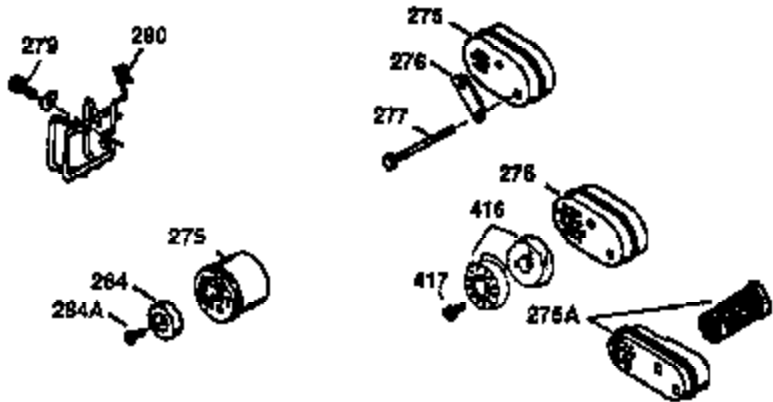

Ref #	Part Number	Qty	Description
19	36281	1	Extension Spring
69	35261	1	* Mounting Flange Gasket
70	35651E	1	Mounting Flange (Incl. 72 thru 83,306)
90	611112	1	Flywheel
182	6201	2	Screw, 1/4-28 x 7/8"
185	36544	1	Intake Pipe (Incl. 224)
186	34337	1	Governor Link
200	33131A	1	Control Bracket (Incl. 202 thru 206)
209	30200	2	Screw, 10-24 x 9/16"
223	650451	2	Screw, 1/4-20 x 1"
238	650932	2	Screw, 10-32 x 49/64"
241	35797	1	Air Cleaner Collar
245	35066	1	Air Cleaner Filter
250	35986	1	Air Cleaner Cover
275	36473A	1	Muffler (Incl. 277)
277	650988	2	Screw, 1/4-20 x 2-5/16"
416	36085	1	Spark Arrestor Kit (Incl. 417)(Optional)
417	650821	1	Screw, 10-32 x 1/2" (Optional)