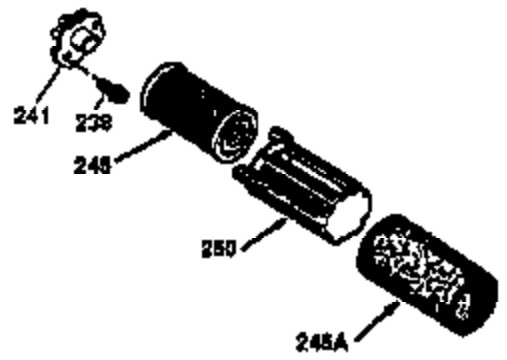

Ref #	Part Number	Qty	Description
	37269	1	Concept Decal (Red/Black) Multiple Pack
19	36281	1	Extension Spring
69	35261	1	* Mounting Flange Gasket
70	35651E	1	Mounting Flange (Incl.72 thru 83,306)
90	611112	1	Flywheel
182	6201	2	Screw, 1/4-28 x 7/8"
185	36544	1	Intake Pipe
186	34337	1	Governor Link
200	33131A	1	Control Bracket (Incl. 202 thru 206)
209	30200	2	Screw, 10-24 x 9/16"
223	650451	2	Screw, 1/4-20 x 1"
238	650932	2	Screw, 10-32 x 5/8"
241A	35797	1	Air Cleaner Collar (Black)
245	35066	1	Air Filter (Conical)
250	35986	1	Air Cleaner Cover (Black)
275	36473A	1	Muffler (Incl. 277)
277	650988	2	Screw, 1/4-20 x 2-5/16"
416	36085	1	Spark Arrestor Kit (Incl. 417)(Optional)
417	650760	1	Screw, 8-32 x 3/8" (Optional)