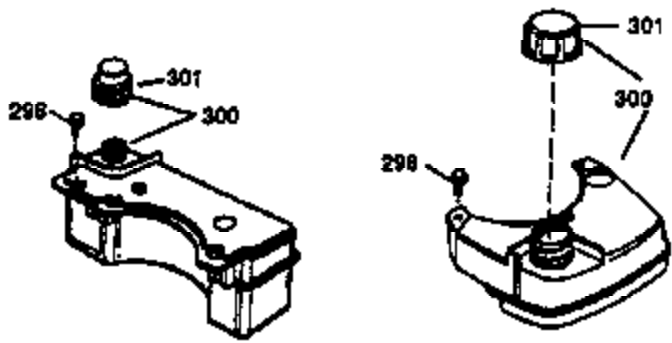

Ref #	Part Number	Qty	Description
	37269	1	Concept Decal (Red/Black) Multiple Pack
189A	650926	1	Screw, 8-32 x 21/64"
238	650932	2	Screw, 10-32 x 5/8"
239	34338	1	* Air Cleaner Gasket
241A	35797	1	Air Cleaner Collar (Black)
245	35066	1	Air Filter (Conical)
250	35986	1	Air Cleaner Cover (Black)
260	37248	1	Blower Housing (Platinum)
263A	36240	1	Recoil Ring (Black)
287	650926	2	Screw, 8-32 x 21/64"
300	35586	1	Fuel Tank (Incl. 292 & 301)
301	36246	1	Fuel Cap Ass'y. (Black)
359	36773	1	Starter Guard
390	590732	1	Recoil Starter