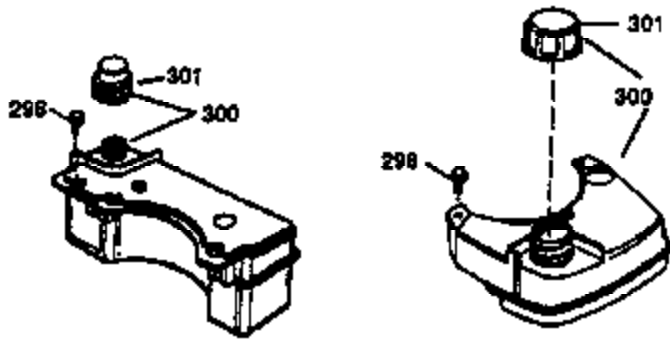

Ref #	Part Number	Qty	Description
189A	650356	1	Screw, Torx T-30, 1/4-20 x 3/8"
238	650806	2	Screw, 10-32 x 5/8
239	34338	1	* Air Cleaner Gasket
239	34338	1	Air Cleaner Gasket
245A	37117	1	Breather Filter (Poly)
245	37116	1	Air Filter (Poly)
250	37118	1	Air Cleaner Cover (Black)
260	37139	1	Blower Housing
263	36240	1	Recoil Ring (Grey)
287	650926	3	Screw, 8-32 x 21/64"
300	35586	1	Fuel Tank (Incl. 292 & 301)
301	36246	1	Fuel Cap
359	36773	1	Starter Guard
390	590732	1	Rewind Starter (NOTE: This engine could have been built with 590738 starter).