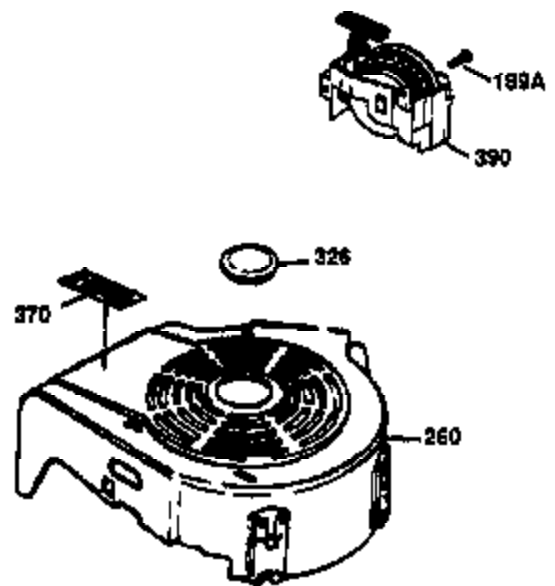

Ref #	Part Number	Qty	Description
189A	650356	1	Screw, Torx T-30, 1/4-20 x 3/8"
238	650806	2	Screw, 10-32 x 5/8
239	34338	1	* Air Cleaner Gasket
239	34338	1	Air Cleaner Gasket
245A	37117	1	Breather Filter (Poly)
245	37116	1	Air Filter (Poly)
250	37118	1	Air Cleaner Cover (Black)
260	37139	1	Blower Housing
263	36240	1	Recoil Ring (Grey)
287	650926	3	Screw, 8-32 x 21/64"
300	35586	1	Fuel Tank (Incl. 292 & 301)
301	36246	1	Fuel Cap
359	36773	1	Starter Guard
390	590732	1	Rewind Starter (NOTE: This engine could have been built with 590738 starter).