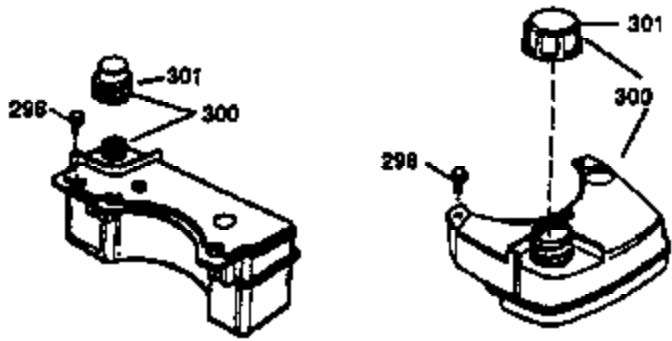

Ref #	Part Number	Qty	Description
238	650806	2	Screw, 10-32 x 5/8"
239	34338	1	* Air Cleaner Gasket
245	34340	1	Air Cleaner Filter
250	36213	1	Air Cleaner Cover
260	36570	1	Blower Housing
287	650926	2	Screw, 8-32 x 21/64"
300	35586	1	Fuel Tank (Incl. 292 & 301)
301	36246	1	Fuel Cap
390	590737	1	Rewind Starter (NOTE: This engine could have been built with 590694 starter).