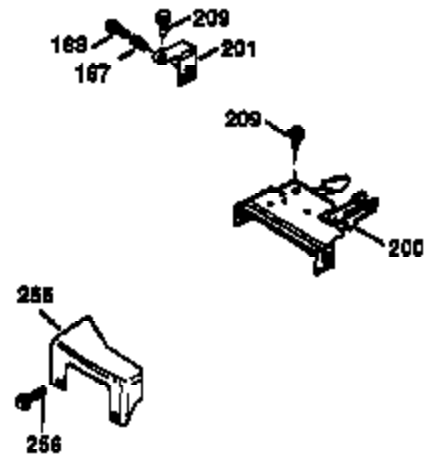

Ref #	Part Number	Qty	Description
19	36281	1	Extension Spring
69	35261	1	* Mounting Flange Gasket
70	30571C	1	Mounting Flange (Incl.72 thru 83,311)
90	611112	1	Flywheel
182	6201	2	Screw, 1/4-28 x 7/8"
185	36544	1	Intake Pipe
186	32653	1	Governor Link
216	33086	1	R.P.M. Adjusting Lever
223	650451	2	Screw, 1/4-20 x 1"
238	650806	2	Screw, 10-32 x 5/8"
245	34340	1	Air Cleaner Filter
250	36213	1	Air Cleaner Cover
275	35708	1	Muffler (Incl. 277)
277	650798	2	Screw, 1/4-20 x 2-5/16"
416	36085	1	Spark Arrestor Kit (Incl. 417)(Optional)
417	650760	1	Screw, 8-32 x 3/8" (Optional)