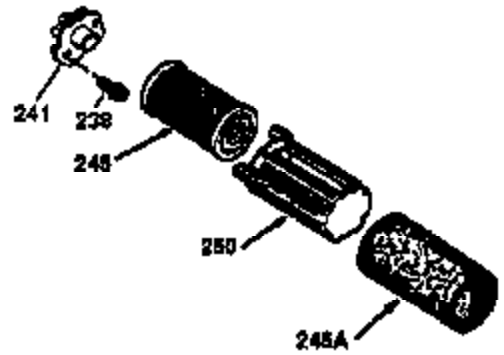

Ref #	Part Number	Qty	Description
19	36281	1	Extension Spring
69	35261	1	* Mounting Flange Gasket
70	30571C	1	Mounting Flange (Incl.72 thru 83,311)
90	611112	1	Flywheel
182	6201	2	Screw, 1/4-28 x 7/8"
185	36544	1	Intake Pipe
186	32653	1	Governor Link
216	33086	1	R.P.M. Adjusting Lever
223	650451	2	Screw, 1/4-20 x 1"
238	650806	2	Screw, 10-32 x 5/8"
245	34340	1	Air Cleaner Filter
250	36213	1	Air Cleaner Cover
275	35708	1	Muffler (Incl. 277)
277	650798	2	Screw, 1/4-20 x 2-5/16"
416	36085	1	Spark Arrestor Kit (Incl. 417)(Optional)
417	650760	1	Screw, 8-32 x 3/8" (Optional)