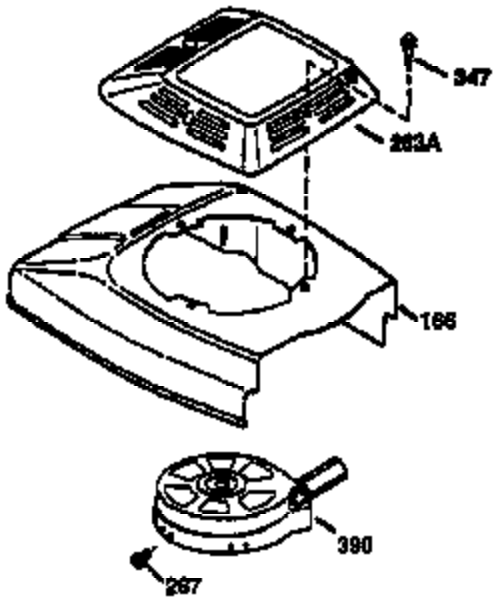

Ref #	Part Number	Qty	Description
238	650806	2	Screw, 10-32 x 5/8"
239	34338	1	* Air Cleaner Gasket
245	34340	1	Air Cleaner Filter
250	36213	1	Air Cleaner Cover
260	36570	1	Blower Housing
287	650926	2	Screw, 8-32 x 21/64"
300	35586	1	Fuel Tank (Incl. 292 & 301)
301	36246	1	Fuel Cap
390	590737	1	Rewind Starter (NOTE: This engine could have been built with 590694 starter).