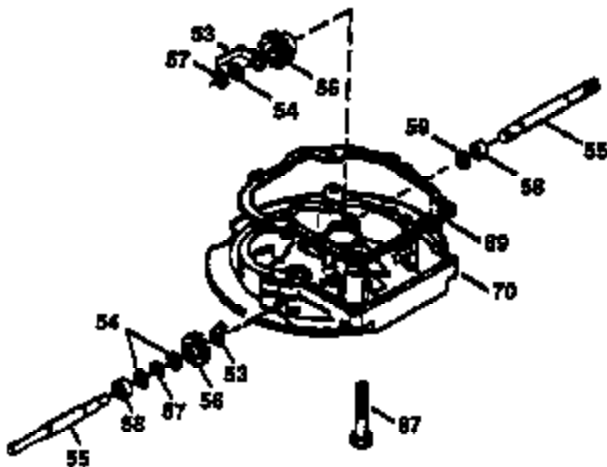

Ref #	Part Number	Qty	Description
19	36281	1	Extension Spring
69	35261	1	* Mounting Flange Gasket
70	30571C	1	Mounting Flange (Incl.72 thru 83,311)
90	611112	1	Flywheel
182	6201	2	Screw, 1/4-28 x 7/8"
185	36544	1	Intake Pipe
186	32653	1	Governor Link
216	33086	1	R.P.M. Adjusting Lever
223	650451	2	Screw, 1/4-20 x 1"
238	650806	2	Screw, 10-32 x 5/8"
245	34340	1	Air Cleaner Filter
250	36213	1	Air Cleaner Cover
275	35708	1	Muffler (Incl. 277)
277	650798	2	Screw, 1/4-20 x 2-5/16"
416	36085	1	Spark Arrestor Kit (Incl. 417)(Optional)
417	650760	1	Screw, 8-32 x 3/8" (Optional)