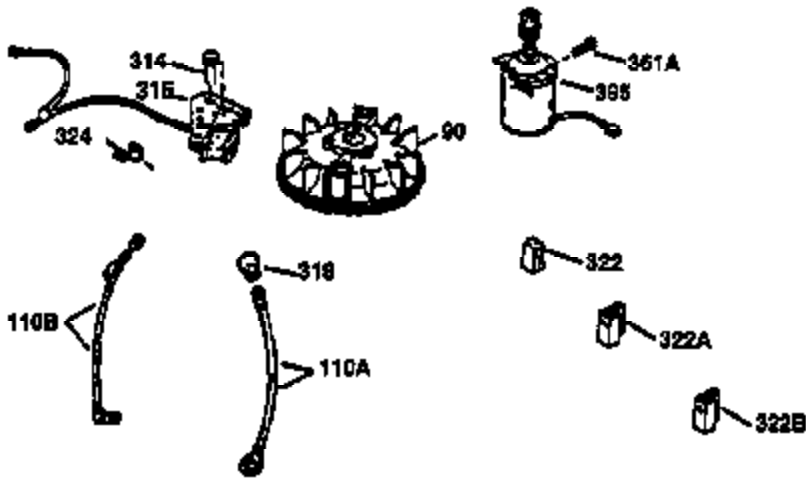

Ref #	Part Number	Qty	Description
19	36281	1	Extension Spring
69	35261	1	* Mounting Flange Gasket
70	30571C	1	Mounting Flange (Incl.72 thru 83,311)
90	611112	1	Flywheel
182	6201	2	Screw, 1/4-28 x 7/8"
185	36544	1	Intake Pipe
186	32653	1	Governor Link
216	33086	1	R.P.M. Adjusting Lever
223	650451	2	Screw, 1/4-20 x 1"
238	650806	2	Screw, 10-32 x 5/8"
245	34340	1	Air Cleaner Filter
250	36213	1	Air Cleaner Cover
275	35708	1	Muffler (Incl. 277)
277	650798	2	Screw, 1/4-20 x 2-5/16"
416	36085	1	Spark Arrestor Kit (Incl. 417)(Optional)
417	650760	1	Screw, 8-32 x 3/8" (Optional)