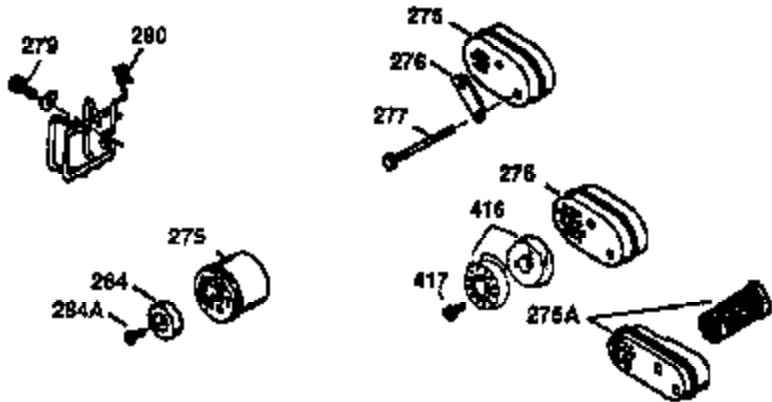

Ref #	Part Number	Qty	Description
19	36281	1	Extension Spring
69	35261	1	* Mounting Flange Gasket
70	30571C	1	Mounting Flange (Incl.72 thru 83,311)
90	611112	1	Flywheel
182	6201	2	Screw, 1/4-28 x 7/8"
185	36544	1	Intake Pipe
186	32653	1	Governor Link
216	33086	1	R.P.M. Adjusting Lever
223	650451	2	Screw, 1/4-20 x 1"
238	650806	2	Screw, 10-32 x 5/8"
245	34340	1	Air Cleaner Filter
250	36213	1	Air Cleaner Cover
275	35708	1	Muffler (Incl. 277)
277	650798	2	Screw, 1/4-20 x 2-5/16"
416	36085	1	Spark Arrestor Kit (Incl. 417)(Optional)
417	650760	1	Screw, 8-32 x 3/8" (Optional)