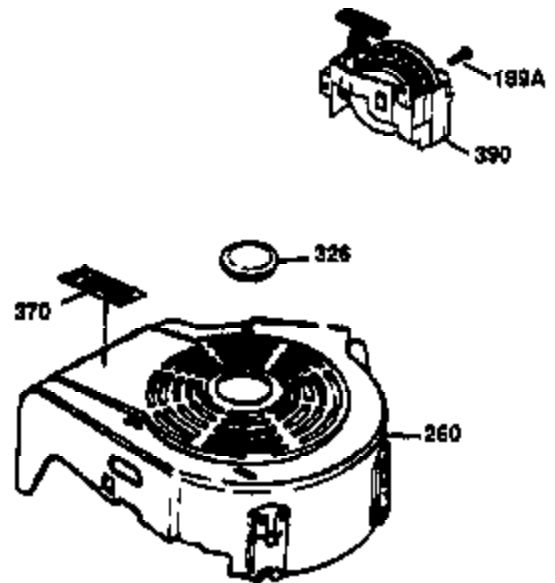

Ref #	Part Number	Qty	Description
238	650806	2	Screw, 10-32 x 5/8"
239	34338	1	* Air Cleaner Gasket
245	34340	1	Air Cleaner Filter
250	36213	1	Air Cleaner Cover
260	36570	1	Blower Housing
287	650926	2	Screw, 8-32 x 21/64"
300	35586	1	Fuel Tank (Incl. 292 & 301)
301	36246	1	Fuel Cap
390	590737	1	Rewind Starter (NOTE: This engine could have been built with 590694 starter).