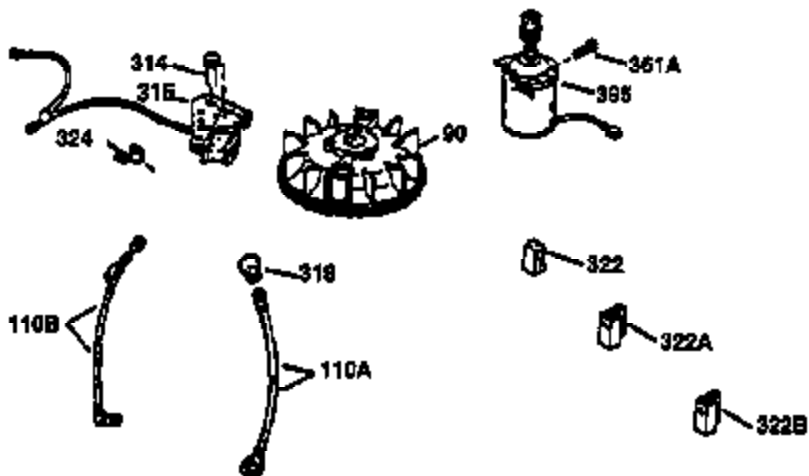

Ref #	Part Number	Qty	Description
101A	611283	1	Spark Plug Shield
189A	650356	1	Screw, T-30, 1/4-20 x 3/8"
238	650932	2	Screw, 10-32 x 49/64"
239	34338	1	* Air Cleaner Gasket
245	35066	1	Air Cleaner Filter
250	35986	1	Air Cleaner Cover
260	37248	1	Blower Housing (Black)
263	36240	1	Recoil Ring
287	650926	2	Screw, 8-32 x 21/64"
300	35586	1	Fuel Tank (Incl. 292 & 301)
301	36246	1	Fuel Cap
359	36773	1	Starter Guard
390	590732	1	Rewind Starter (NOTE: This engine could have been built with 590738 starter).