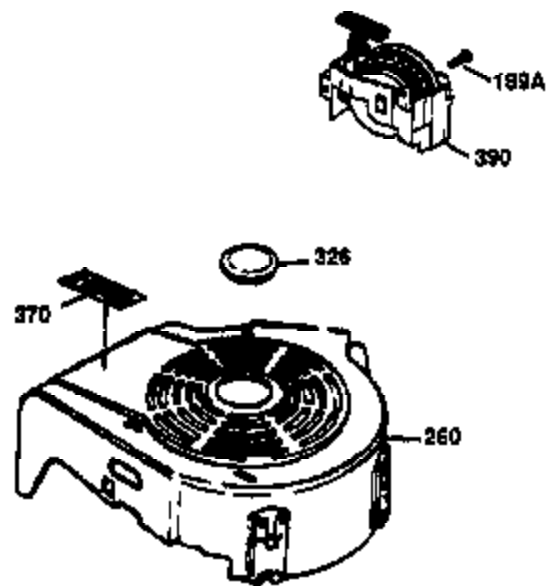

Ref #	Part Number	Qty	Description
101A	611283	1	Spark Plug Shield
189A	650356	1	Screw, T-30, 1/4-20 x 3/8"
238	650932	2	Screw, 10-32 x 49/64"
239	34338	1	* Air Cleaner Gasket
245	35066	1	Air Cleaner Filter
250	35986	1	Air Cleaner Cover
260	37248	1	Blower Housing (Black)
263	36240	1	Recoil Ring
287	650926	2	Screw, 8-32 x 21/64"
300	35586	1	Fuel Tank (Incl. 292 & 301)
301	36246	1	Fuel Cap
359	36773	1	Starter Guard
390	590732	1	Rewind Starter (NOTE: This engine could have been built with 590738 starter).