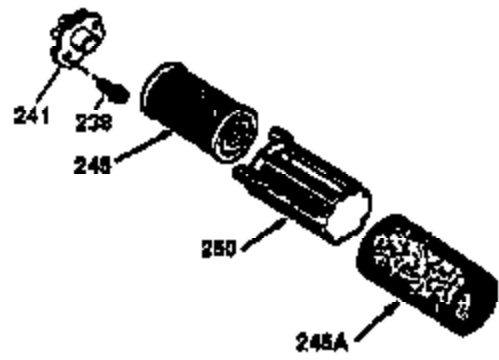

Ref #	Part Number	Qty	Description
101A	611283	1	Spark Plug Shield
189A	650356	1	Screw, T-30, 1/4-20 x 3/8"
238	650932	2	Screw, 10-32 x 49/64"
239	34338	1	* Air Cleaner Gasket
245	35066	1	Air Cleaner Filter
250	35986	1	Air Cleaner Cover
260	37248	1	Blower Housing (Black)
263	36240	1	Recoil Ring
287	650926	2	Screw, 8-32 x 21/64"
300	35586	1	Fuel Tank (Incl. 292 & 301)
301	36246	1	Fuel Cap
359	36773	1	Starter Guard
390	590732	1	Rewind Starter (NOTE: This engine could have been built with 590738 starter).