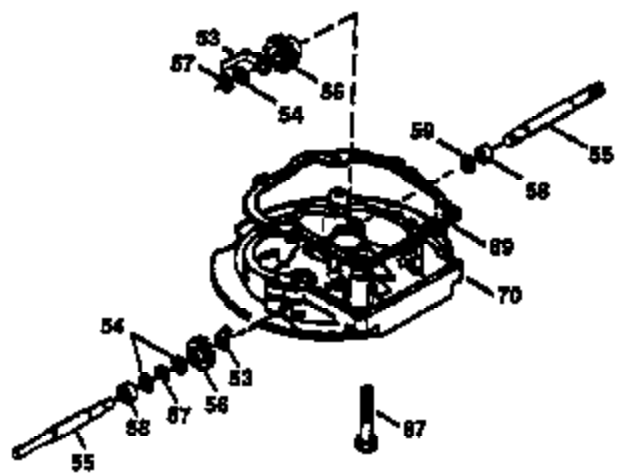

Ref #	Part Number	Qty	Description
101A	611283	1	Spark Plug Shield
189A	650356	1	Screw, T-30, 1/4-20 x 3/8"
238	650932	2	Screw, 10-32 x 49/64"
239	34338	1	* Air Cleaner Gasket
245	35066	1	Air Cleaner Filter
250	35986	1	Air Cleaner Cover
260	37248	1	Blower Housing (Black)
263	36240	1	Recoil Ring
287	650926	2	Screw, 8-32 x 21/64"
300	35586	1	Fuel Tank (Incl. 292 & 301)
301	36246	1	Fuel Cap
359	36773	1	Starter Guard
390	590732	1	Rewind Starter (NOTE: This engine could have been built with 590738 starter).