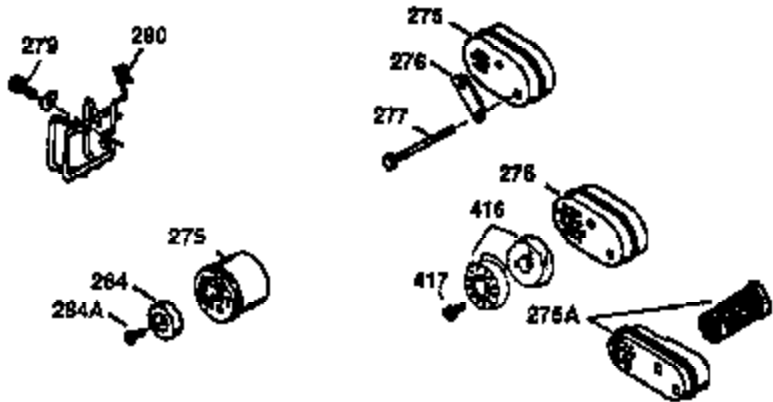

Ref #	Part Number	Qty	Description
101A	611283	1	Spark Plug Shield
189A	650356	1	Screw, T-30, 1/4-20 x 3/8"
238	650932	2	Screw, 10-32 x 49/64"
239	34338	1	* Air Cleaner Gasket
245	35066	1	Air Cleaner Filter
250	35986	1	Air Cleaner Cover
260	37248	1	Blower Housing (Black)
263	36240	1	Recoil Ring
287	650926	2	Screw, 8-32 x 21/64"
300	35586	1	Fuel Tank (Incl. 292 & 301)
301	36246	1	Fuel Cap
359	36773	1	Starter Guard
390	590732	1	Rewind Starter (NOTE: This engine could have been built with 590738 starter).