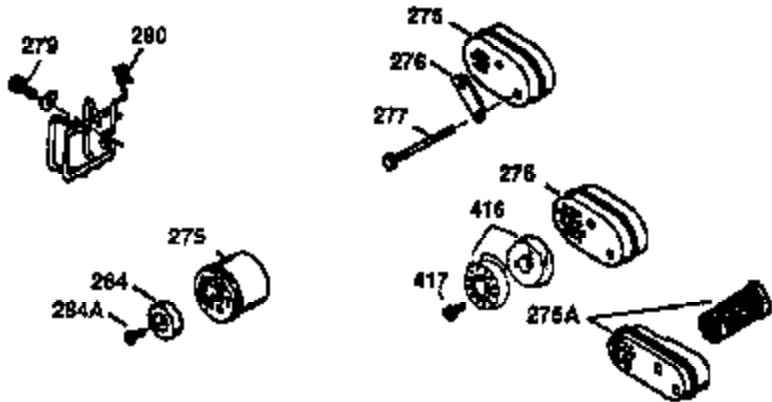

Ref #	Part Number	Qty	Description
101A	611283	1	Spark Plug Shield
189A	650356	1	Screw, Torx T-30, 1/4-20 x 3/8"
238	650932	2	Screw, 10-32 x 49/64"
239	34338	1	* Air Cleaner Gasket
245	35066	1	Air Cleaner Filter
250	35986	1	Air Cleaner Cover
260	37248	1	Blower Housing (Black)
263	36240	1	Recoil Ring
287	650926	2	Screw, 8-32 x 21/64"
300	35586	1	Fuel Tank (Incl. 292 & 301)
301	36246	1	Fuel Cap
359	36773	1	Starter Guard
370	37269	1	Concept Decal
390	590732	1	Rewind Starter (NOTE: This engine could have been built with 590738 starter).