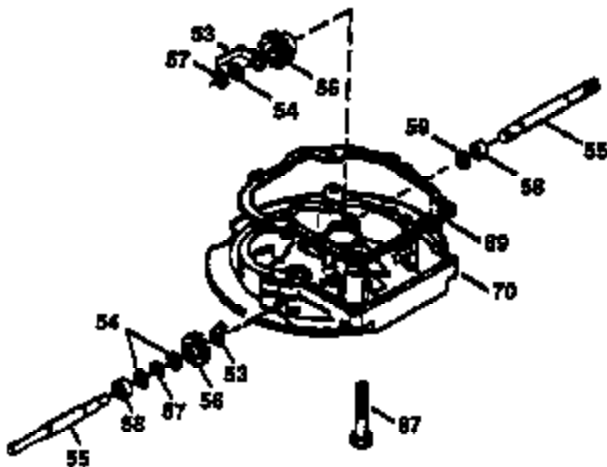

Ref #	Part Number	Qty	Description
101A	611283	1	Spark Plug Shield
189A	650356	1	Screw, Torx T-30, 1/4-20 x 3/8"
238	650932	2	Screw, 10-32 x 49/64"
239	34338	1	* Air Cleaner Gasket
245	35066	1	Air Cleaner Filter
250	35986	1	Air Cleaner Cover
260	37248	1	Blower Housing (Black)
263	36240	1	Recoil Ring
287	650926	2	Screw, 8-32 x 21/64"
300	35586	1	Fuel Tank (Incl. 292 & 301)
301	36246	1	Fuel Cap
359	36773	1	Starter Guard
370	37269	1	Concept Decal
390	590732	1	Rewind Starter (NOTE: This engine could have been built with 590738 starter).