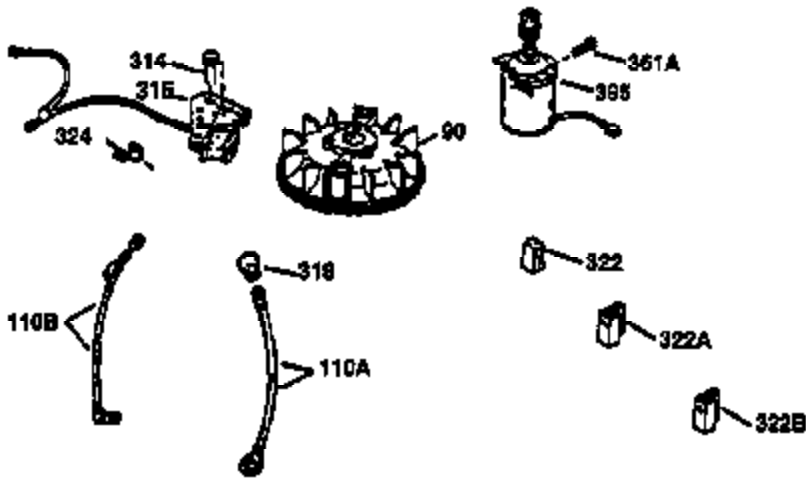

Ref #	Part Number	Qty	Description
101A	611283	1	Spark Plug Shield
189A	650356	1	Screw, Torx T-30, 1/4-20 x 3/8"
238	650932	2	Screw, 10-32 x 49/64"
239	34338	1	* Air Cleaner Gasket
245	35066	1	Air Cleaner Filter
250	35986	1	Air Cleaner Cover
260	37248	1	Blower Housing (Black)
263	36240	1	Recoil Ring
287	650926	2	Screw, 8-32 x 21/64"
300	35586	1	Fuel Tank (Incl. 292 & 301)
301	36246	1	Fuel Cap
359	36773	1	Starter Guard
370	37269	1	Concept Decal
390	590732	1	Rewind Starter (NOTE: This engine could have been built with 590738 starter).