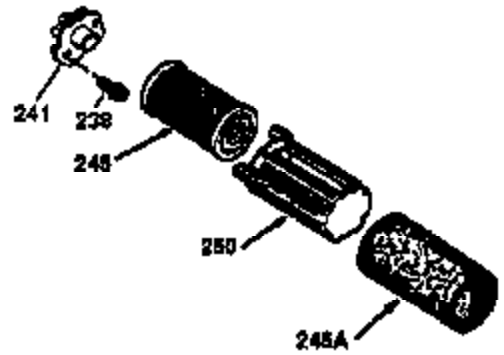

Ref #	Part Number	Qty	Description
101A	611283	1	Spark Plug Shield
189A	650356	1	Screw, Torx T-30, 1/4-20 x 3/8"
238	650932	2	Screw, 10-32 x 49/64"
239	34338	1	* Air Cleaner Gasket
245	35066	1	Air Cleaner Filter
250	35986	1	Air Cleaner Cover
260	37248	1	Blower Housing (Black)
263	36240	1	Recoil Ring
287	650926	2	Screw, 8-32 x 21/64"
300	35586	1	Fuel Tank (Incl. 292 & 301)
301	36246	1	Fuel Cap
359	36773	1	Starter Guard
370	37269	1	Concept Decal
390	590732	1	Rewind Starter (NOTE: This engine could have been built with 590738 starter).