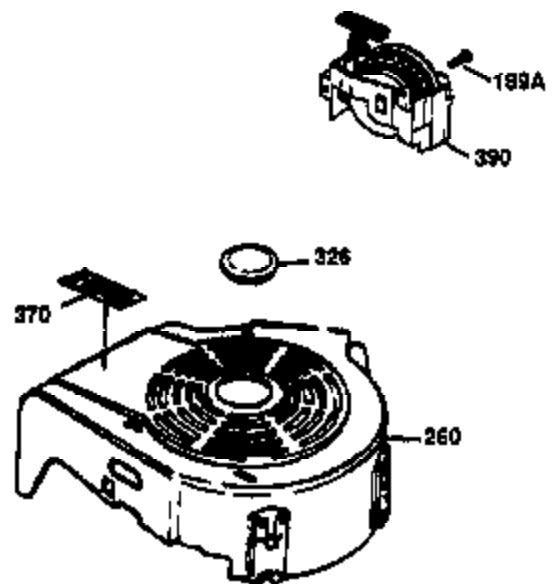

Ref #	Part Number	Qty	Description
101A	611283	1	Spark Plug Shield
189A	650356	1	Screw, Torx T-30, 1/4-20 x 3/8"
238	650932	2	Screw, 10-32 x 49/64"
239	34338	1	* Air Cleaner Gasket
245	35066	1	Air Cleaner Filter
250	35986	1	Air Cleaner Cover
260	37248	1	Blower Housing (Black)
263	36240	1	Recoil Ring
287	650926	2	Screw, 8-32 x 21/64"
300	35586	1	Fuel Tank (Incl. 292 & 301)
301	36246	1	Fuel Cap
359	36773	1	Starter Guard
370	37269	1	Concept Decal
390	590732	1	Rewind Starter (NOTE: This engine could have been built with 590738 starter).