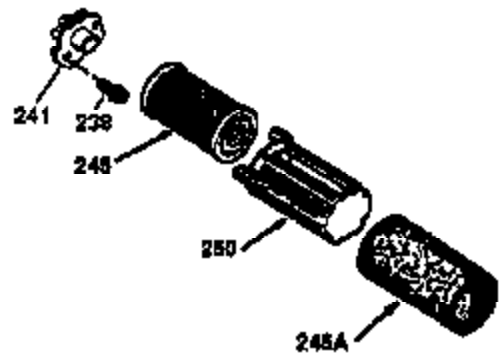

Ref #	Part Number	Qty	Description
101A	611283	1	Spark Plug Shield
189A	650356	1	Screw, T-30, 1/4-20 x 3/8"
238	650932	2	Screw, 10-32 x 49/64"
239	34338	1	* Air Cleaner Gasket
245	35066	1	Air Cleaner Filter
250	35986	1	Air Cleaner Cover
260	37248	1	Blower Housing (Platinum)
287	650926	2	Screw, 8-32 x 21/64"
300	35586	1	Fuel Tank (Incl. 292 & 301)
301	36246	1	Fuel Cap
359	36773	1	Starter Guard
370	37269	1	Concept Decal
390	590732	1	Rewind Starter (NOTE: This engine could have been built with 590738 starter).