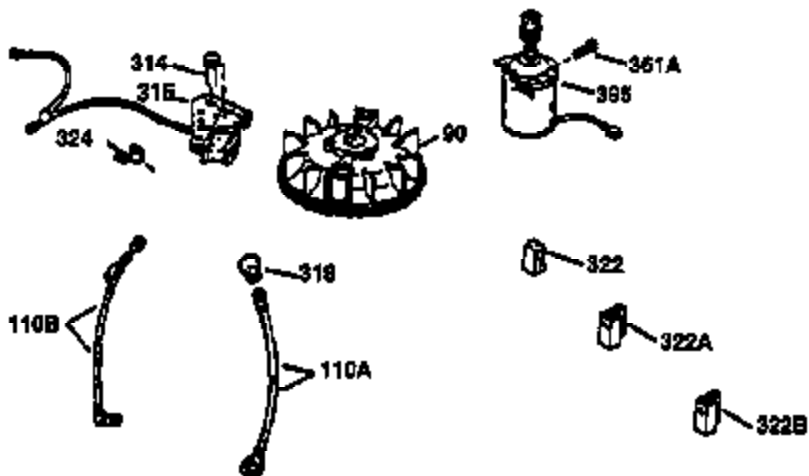

Ref #	Part Number	Qty	Description
101A	611283	1	Spark Plug Shield
189A	650356	1	Screw, T-30, 1/4-20 x 3/8"
238	650932	2	Screw, 10-32 x 49/64"
239	34338	1	* Air Cleaner Gasket
245	35066	1	Air Cleaner Filter
250	35986	1	Air Cleaner Cover
260	37248	1	Blower Housing (Platinum)
287	650926	2	Screw, 8-32 x 21/64"
300	35586	1	Fuel Tank (Incl. 292 & 301)
301	36246	1	Fuel Cap
359	36773	1	Starter Guard
370	37269	1	Concept Decal
390	590732	1	Rewind Starter (NOTE: This engine could have been built with 590738 starter).