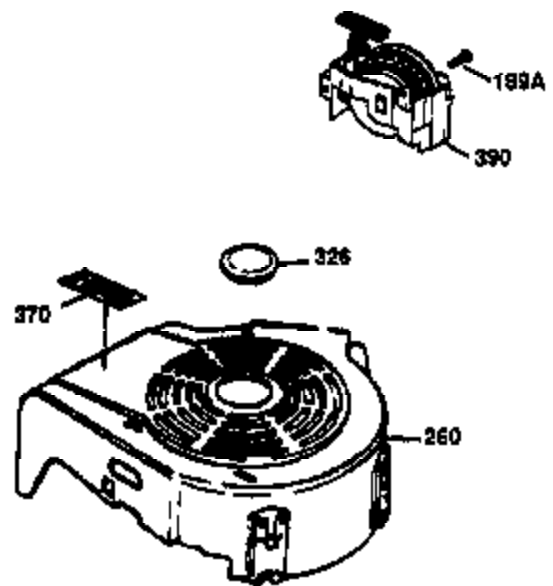

Ref #	Part Number	Qty	Description
101A	611283	1	Spark Plug Shield
189A	650356	1	Screw, T-30, 1/4-20 x 3/8"
238	650932	2	Screw, 10-32 x 49/64"
239	34338	1	* Air Cleaner Gasket
245	35066	1	Air Cleaner Filter
250	35986	1	Air Cleaner Cover
260	37248	1	Blower Housing (Platinum)
287	650926	2	Screw, 8-32 x 21/64"
300	35586	1	Fuel Tank (Incl. 292 & 301)
301	36246	1	Fuel Cap
359	36773	1	Starter Guard
370	37269	1	Concept Decal
390	590732	1	Rewind Starter (NOTE: This engine could have been built with 590738 starter).