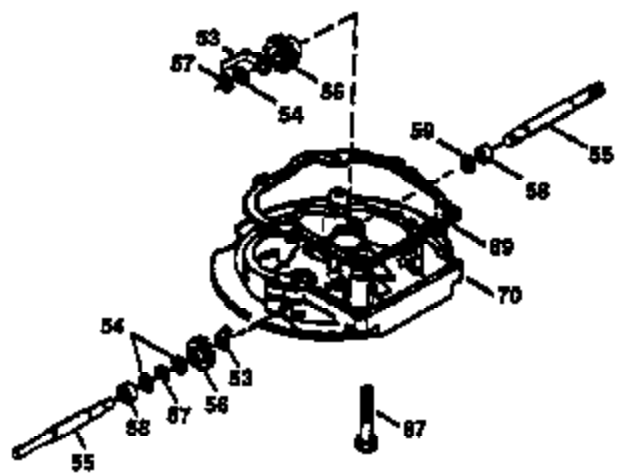

Ref #	Part Number	Qty	Description
101A	611283	1	Spark Plug Shield
189A	650356	1	Screw, T-30, 1/4-20 x 3/8"
238	650932	2	Screw, 10-32 x 49/64"
239	34338	1	* Air Cleaner Gasket
245	35066	1	Air Cleaner Filter
250	35986	1	Air Cleaner Cover
260	37248	1	Blower Housing (Platinum)
287	650926	2	Screw, 8-32 x 21/64"
300	35586	1	Fuel Tank (Incl. 292 & 301)
301	36246	1	Fuel Cap
359	36773	1	Starter Guard
370	37269	1	Concept Decal
390	590732	1	Rewind Starter (NOTE: This engine could have been built with 590738 starter).