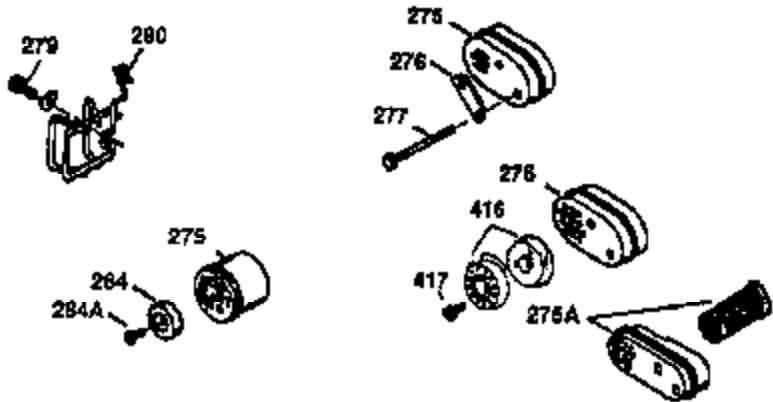

Ref #	Part Number	Qty	Description
101A	611283	1	Spark Plug Shield
189A	650356	1	Screw, T-30, 1/4-20 x 3/8"
238	650932	2	Screw, 10-32 x 49/64"
239	34338	1	* Air Cleaner Gasket
245	35066	1	Air Cleaner Filter
250	35986	1	Air Cleaner Cover
260	37248	1	Blower Housing (Platinum)
287	650926	2	Screw, 8-32 x 21/64"
300	35586	1	Fuel Tank (Incl. 292 & 301)
301	36246	1	Fuel Cap
359	36773	1	Starter Guard
370	37269	1	Concept Decal
390	590732	1	Rewind Starter (NOTE: This engine could have been built with 590738 starter).