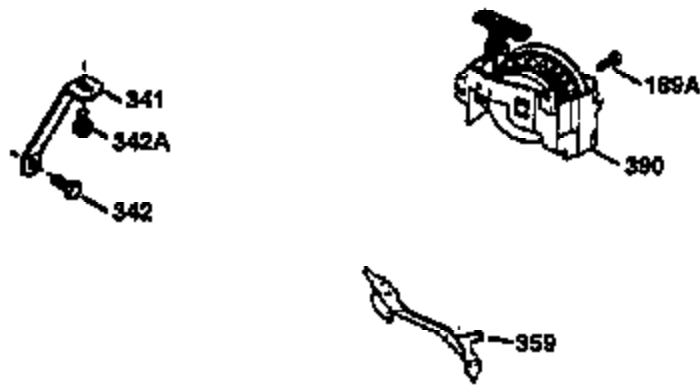

ILLUSTRATION SHOWS TYPICAL PARTS ONLY, ORDER BY PART NUMBER. PARTS NOT LISTED ARE SUPPLIED BY OEM.

Ref #	Part Number	Qty	Description
237	32971	1	Air Cleaner Adaptor
238	650709	2	Screw, 10-32 x 7/16"
239	35815	1	Air Cleaner Gasket
243	650899	2	Screw, 10-32 x 2-3/32"
245	35500	1	Air Cleaner Filter
247	35505	2	Air Cleaner Tube Clamp
248	35504	1	Air Cleaner Tube
250	35503	1	Air Cleaner Cover
260	35497	1	Blower Housing
263	35502	1	Trim Ring
287	650926	2	Screw, 8-32 x 21/64"
299	650900	2	"U" Type Nut, 10-32
300	35501A	1	Shroud & Tank Ass'y. (Incl.299 & 301)
301	35355	1	Fuel Cap
347	650898	4	Screw, 10-32 x 27/32"
370	36260	1	Primer Decal
390	590694	1	Rewind Starter (NOTE: This engine could have been built with 590686 starter. Refer to the design of the air intake louvers for part identification. Individual starter parts do not interchange.)