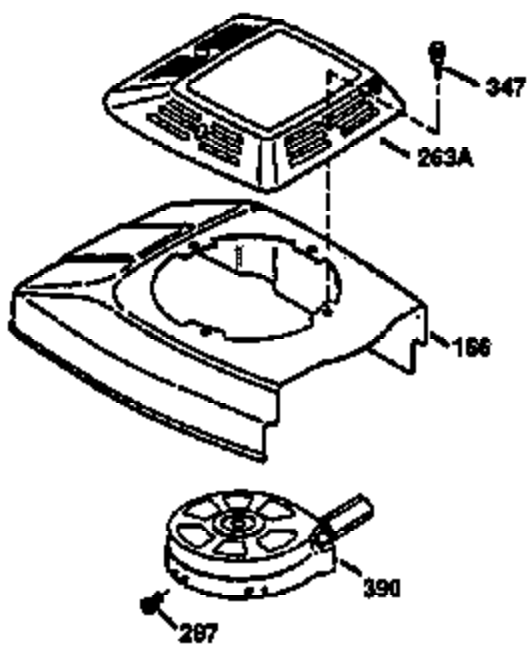

ILLUSTRATION SHOWS TYPICAL PARTS ONLY, ORDER BY PART NUMBER. PARTS NOT LISTED ARE SUPPLIED BY OEM.

Ref #	Part Number	Qty	Description
237	32971	1	Air Cleaner Adaptor
238	650709	2	Screw, 10-32 x 7/16"
239	35815	1	Air Cleaner Gasket
243	650899	2	Screw, 10-32 x 2-3/32"
245	35500	1	Air Cleaner Filter
247	35505	2	Air Cleaner Tube Clamp
248	35504	1	Air Cleaner Tube
250	35503	1	Air Cleaner Cover
260	35497	1	Blower Housing
263	36484	1	Trim Ring
287	650926	2	Screw, 8-32 x 21/64"
299	650900	2	"U" Type Nut, 10-32
300	35501A	1	Shroud & Tank Ass'y. (Incl.299 & 301)
301	36246	1	Fuel Cap
347	650898	4	Screw, 10-32 x 27/32"
390	590694	1	Rewind Starter (NOTE: This engine could have been built with 590686 starter. Refer to the design of the air intake louvers for part identification. Individual starter parts do not interchange.)