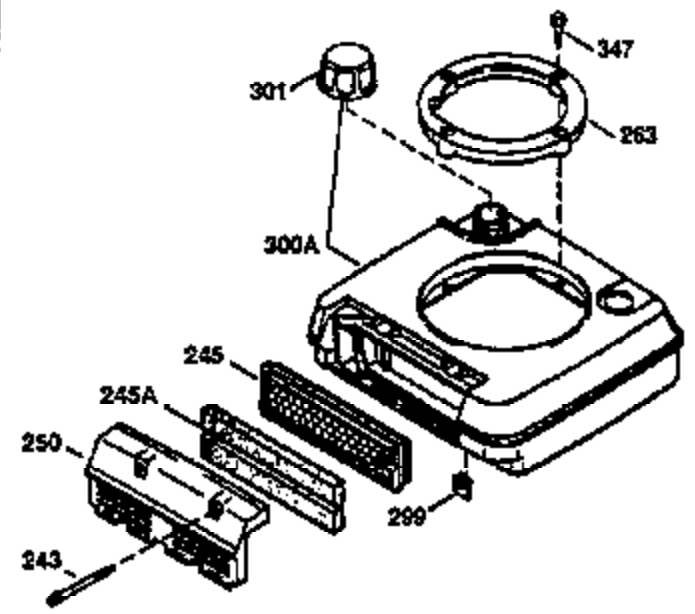

ILLUSTRATION SHOWS TYPICAL PARTS ONLY, ORDER BY PART NUMBER. PARTS NOT LISTED ARE SUPPLIED BY OEM.

Ref #	Part Number	Qty	Description
237	32971	1	Air Cleaner Adaptor
238	650709	2	Screw, 10-32 x 7/16"
239	35815	1	Air Cleaner Gasket
243	650899	2	Screw, 10-32 x 2-3/32"
245	35500	1	Air Cleaner Filter
247	35505	2	Air Cleaner Tube Clamp
248	35504	1	Air Cleaner Tube
250	35503	1	Air Cleaner Cover
260	35497	1	Blower Housing
263	36484	1	Trim Ring
287	650926	2	Screw, 8-32 x 21/64"
299	650900	2	"U" Type Nut, 10-32
300	35501A	1	Shroud & Tank Ass'y. (Incl.299 & 301)
301	36246	1	Fuel Cap
347	650898	4	Screw, 10-32 x 27/32"
390	590694	1	Rewind Starter (NOTE: This engine could have been built with 590686 starter. Refer to the design of the air intake louvers for part identification. Individual starter parts do not interchange.)