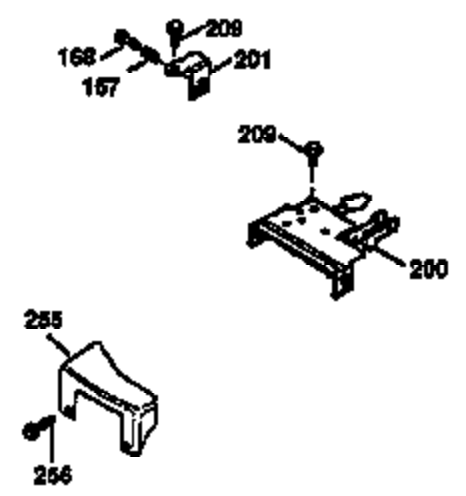

ILLUSTRATION SHOWS TYPICAL PARTS ONLY. ORDER BY PART NUMBER. PARTS NOT LISTED ARE SUPPLIED BY OEM.

Ref #	Part Number	Qty	Description
19	35998	1	Extension Spring
69	35261	1	* Mounting Flange Gasket
70	35651D	1	Mounting Flange (Incl. 72 thru 83)
90	611112	1	Flywheel
182	6201	2	Screw, 1/4-28 x 7/8"
185	31384A	1	Intake Pipe (Incl. 224)
186	36255	1	Governor Link
200	35999	1	Control Bracket
209	30200	2	Screw, 10-24 x 9/16"
223	650451	2	Screw, 1/4-20 x 1"
238	650709	2	Screw, 10-32 x 7/16"
245	35500	1	Air Cleaner Filter
250	35503	1	Air Cleaner Cover
275	35708	1	Muffler (Incl. 277)
277	650795	2	Screw, 1/4-20 x 2-1/4"