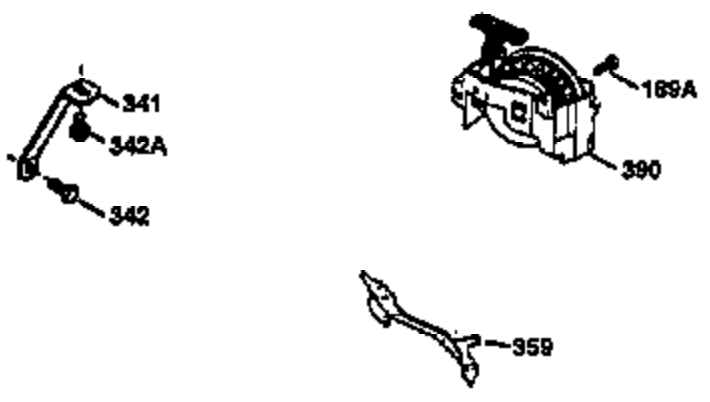

ILLUSTRATION SHOWS TYPICAL PARTS ONLY, ORDER BY PART NUMBER. PARTS NOT LISTED ARE SUPPLIED BY OEM.

Ref #	Part Number	Qty	Description
237	32971	1	Air Cleaner Adaptor
238	650709	2	Screw, 10-32 x 7/16"
239	35815	1	Air Cleaner Gasket
243	650899	2	Screw, 10-32 x 2-3/32"
245	35500	1	Air Cleaner Filter
247	35505	2	Air Cleaner Tube Clamp
248	35504	1	Air Cleaner Tube
250	35503	1	Air Cleaner Cover
260	35497	1	Blower Housing
263	36484	1	Trim Ring
287	650926	2	Screw, 8-32 x 21/64"
299	650900	2	"U" Type Nut, 10-32
300	35501A	1	Shroud & Tank Ass'y. (Incl.299 & 301)
301	36246	1	Fuel Cap
347	650898	4	Screw, 10-32 x 27/32"
390	590694	1	Rewind Starter (NOTE: This engine could have been built with 590686 starter. Refer to the design of the air intake louvers for part identification. Individual starter parts do not interchange.)