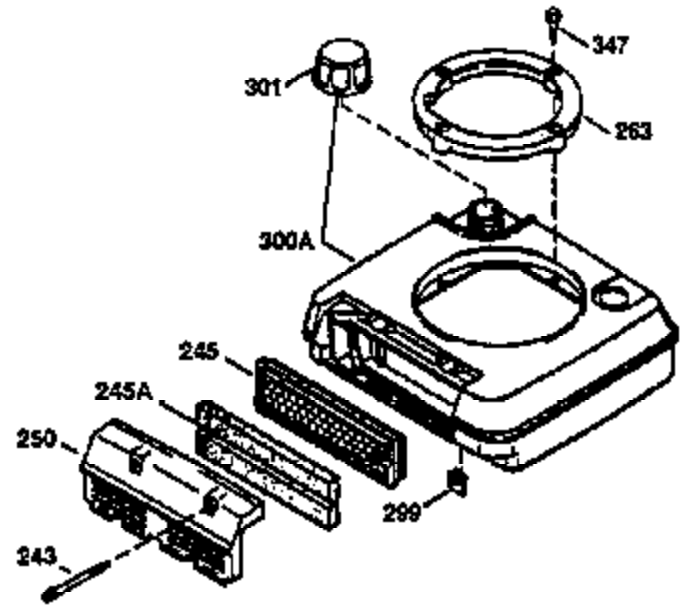

ILLUSTRATION SHOWS TYPICAL PARTS ONLY, ORDER BY PART NUMBER. PARTS NOT LISTED ARE SUPPLIED BY OEM.

Ref #	Part Number	Qty	Description
238	650932	2	Screw, 10-32 x 49/64"
239	34338	1	* Air Cleaner Gasket
245	35066	1	Air Cleaner Filter
250	35065	1	Air Cleaner Cover
260	36420A	1	Blower Housing
287	650926	2	Screw, 8-32 x 21/64"
298	28763	3	Screw, 10-32 x 35/64"
300	34369B	1	Fuel Tank (Incl. 292 & 301)
301	36246	1	Fuel Cap
390	590694	1	Rewind Starter (NOTE: This engine could have been built with 590737 starter. Refer to the design of the rope pulley strength ribs for part identification. Individual starter parts do not interchange.)