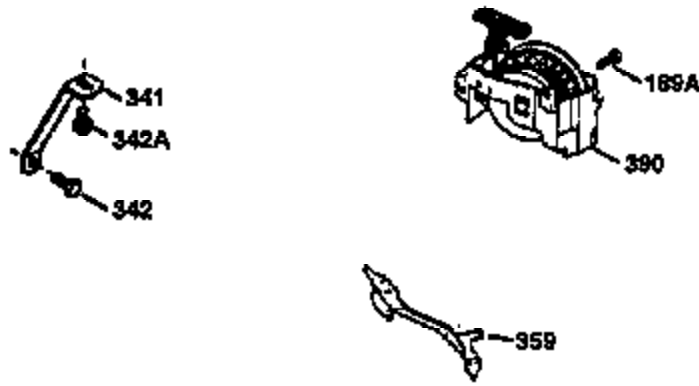

ILLUSTRATION SHOWS TYPICAL PARTS ONLY, ORDER BY PART NUMBER. PARTS NOT LISTED ARE SUPPLIED BY OEM.

Ref #	Part Number	Qty	Description
238	650932	2	Screw, 10-32 x 49/64"
239	34338	1	* Air Cleaner Gasket
245	35066	1	Air Cleaner Filter
250	35065	1	Air Cleaner Cover
260	36420A	1	Blower Housing
287	650926	2	Screw, 8-32 x 21/64"
298	28763	3	Screw, 10-32 x 35/64"
300	34369B	1	Fuel Tank (Incl. 292 & 301)
301	36246	1	Fuel Cap
390	590694	1	Rewind Starter (NOTE: This engine could have been built with 590737 starter. Refer to the design of the rope pulley strength ribs for part identification. Individual starter parts do not interchange.)