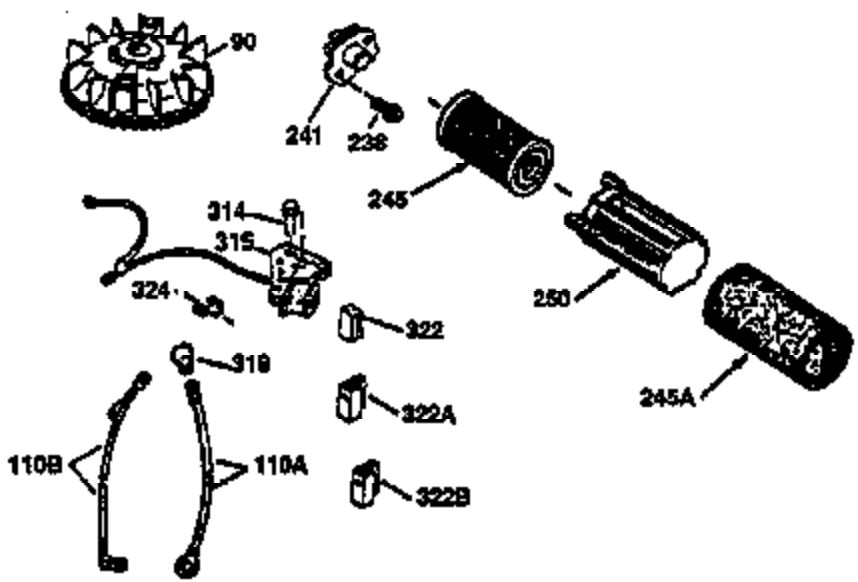

ILLUSTRATION SHOWS TYPICAL PARTS ONLY. ORDER BY PART NUMBER. PARTS NOT LISTED ARE SUPPLIED BY OEM.

Ref #	Part Number	Qty	Description
19	35998	1	Extension Spring
69	35261	1	* Mounting Flange Gasket
70	34311D	1	Mounting Flange (Incl.72 thru 83)
90	611112	1	Flywheel
182	6201	2	Screw, 1/4-28 x 7/8"
185	36544	1	Intake Pipe
186	36255	1	Governor Link
200	35999	1	Control Bracket
209	30200	2	Screw, 10-24 x 9/16"
223	650451	2	Screw, 1/4-20 x 1"
241	35797	1	Air Cleaner Collar
245	35066	1	Air Cleaner Filter
250	35986	1	Air Cleaner Cover
275	36473	1	Muffler (Incl. 277)
277	650988	2	Screw, 1/4-20 x 2-5/16"
416	36085	1	Spark Arrestor Kit (Incl. 417)(Optional)
417	650760	1	Screw, 8-32 x 3/8" (Optional)