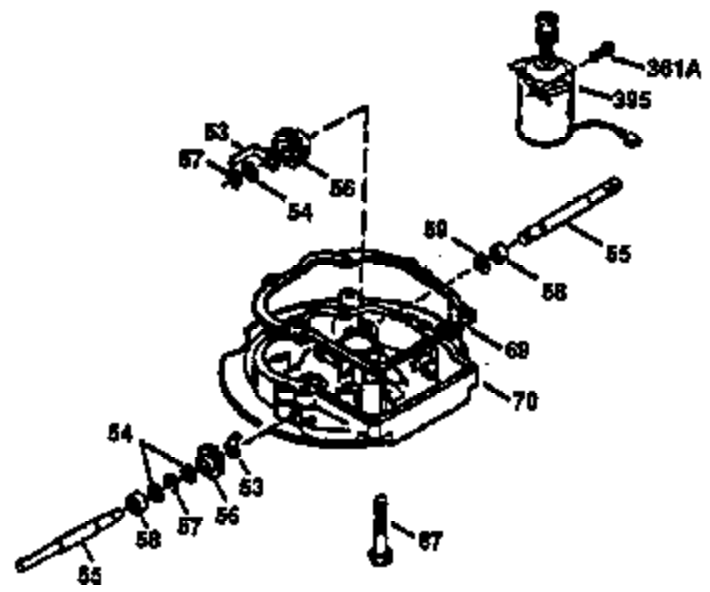

ILLUSTRATION SHOWS TYPICAL PARTS ONLY. ORDER BY PART NUMBER. PARTS NOT LISTED ARE SUPPLIED BY OEM.

Ref #	Part Number	Qty	Description
19	35998	1	Extension Spring
69	35261	1	* Mounting Flange Gasket
70	34311D	1	Mounting Flange (Incl.72 thru 83)
90	611112	1	Flywheel
182	6201	2	Screw, 1/4-28 x 7/8"
185	36544	1	Intake Pipe
186	36255	1	Governor Link
200	35999	1	Control Bracket
209	30200	2	Screw, 10-24 x 9/16"
223	650451	2	Screw, 1/4-20 x 1"
241	35797	1	Air Cleaner Collar
245	35066	1	Air Cleaner Filter
250	35986	1	Air Cleaner Cover
275	36473	1	Muffler (Incl. 277)
277	650988	2	Screw, 1/4-20 x 2-5/16"
416	36085	1	Spark Arrestor Kit (Incl. 417)(Optional)
417	650760	1	Screw, 8-32 x 3/8" (Optional)