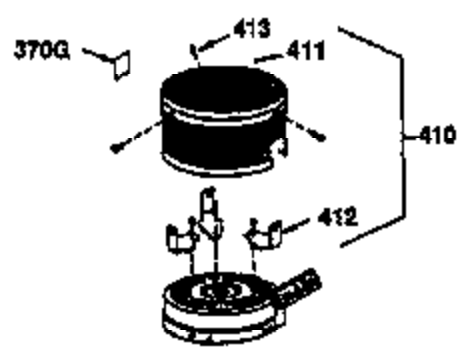

ILLUSTRATION SHOWS TYPICAL PARTS ONLY. ORDER BY PART NUMBER. PARTS NOT LISTED ARE SUPPLIED BY OEM.

Ref #	Part Number	Qty	Description
19	35998	1	Extension Spring
69	35261	1	* Mounting Flange Gasket
70	34311D	1	Mounting Flange (Incl.72 thru 83)
90	611112	1	Flywheel
182	6201	2	Screw, 1/4-28 x 7/8"
185	36544	1	Intake Pipe
186	36255	1	Governor Link
200	35999	1	Control Bracket
209	30200	2	Screw, 10-24 x 9/16"
223	650451	2	Screw, 1/4-20 x 1"
241	35797	1	Air Cleaner Collar
245	35066	1	Air Cleaner Filter
250	35986	1	Air Cleaner Cover
275	36473	1	Muffler (Incl. 277)
277	650988	2	Screw, 1/4-20 x 2-5/16"
416	36085	1	Spark Arrestor Kit (Incl. 417)(Optional)
417	650760	1	Screw, 8-32 x 3/8" (Optional)