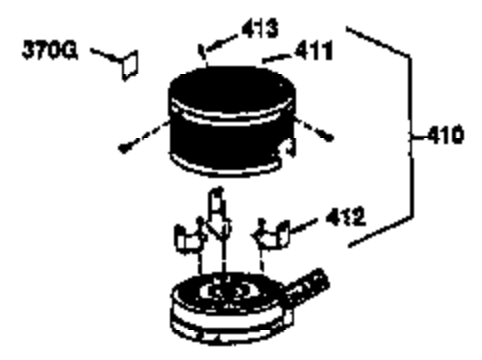

ILLUSTRATION SHOWS TYPICAL PARTS ONLY. ORDER BY PART NUMBER. PARTS NOT LISTED ARE SUPPLIED BY OEM.

Ref #	Part Number	Qty	Description
19	35998	1	Extension Spring
69	35261	1	* Mounting Flange Gasket
70	35651D	1	Mounting Flange (Incl. 72 thru 83)
90	611112	1	Flywheel
182	6201	2	Screw, 1/4-28 x 7/8"
185	36544	1	Intake Pipe
186	36255	1	Governor Link
200	35999	1	Control Bracket
209	30200	2	Screw, 10-24 x 9/16"
223	650451	2	Screw, 1/4-20 x 1"
238	650932	2	Screw, 8-32 x 49/64"
241	35797	1	Air Cleaner Collar
245	35066	1	Air Cleaner Filter
250	35986	1	Air Cleaner Cover
275	36491	1	Muffler (Incl. 277)
275A	36664	1	Spark Arrestor Muffler (Optional) (Incl. 284,284A,416,417)
277	650988	2	Screw, 1/4-20 x 2-5/16"
284A	650760	1	Screw, 8-32 x 3/8" (Optional)
284	36663	1	Muffler Deflector (Incl. 284A)(Optional)
416	36085	1	Spark Arrestor Kit (Incl. 417)(Optional)
417	650760	1	Screw, 8-32 x 3/8" (Optional)