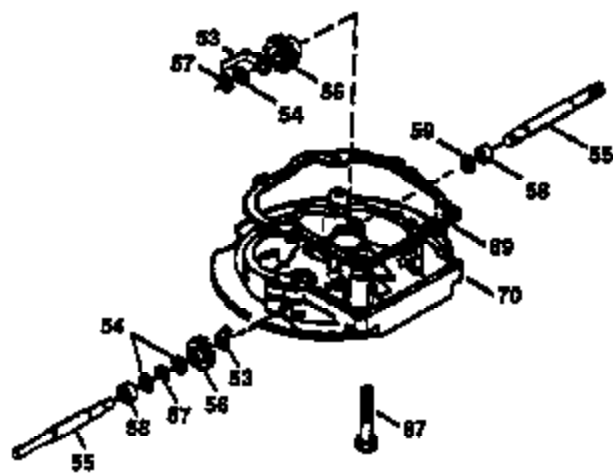

Ref #	Part Number	Qty	Description
238	650932	2	Screw, 8-32 x 49/64"
239	34338	1	* Air Cleaner Gasket
245	35066	1	Air Cleaner Filter
250	35986	1	Air Cleaner Cover
260	36749	1	Blower Housing
263	36240	1	Trim Ring
287	650926	2	Screw, 8-32 x 21/64"
300	35586	1	Fuel Tank (Incl. 292 & 301)
301	36246	1	Fuel Cap
390	590737	1	Rewind Starter (NOTE: This engine could have been built with 590694 starter).