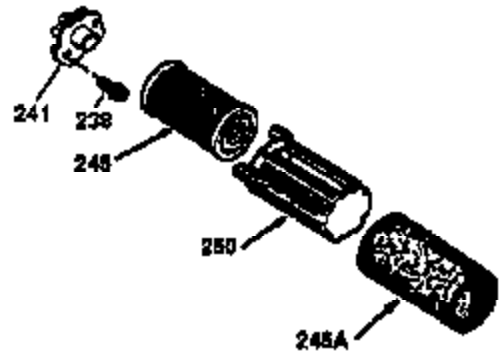

Ref #	Part Number	Qty	Description
19	36281	1	Extension Spring
69	35261	1	Mounting Flange Gasket
70	35651E	1	Mounting Flange (Incl.72 thru 83,306)
90	611112	1	Flywheel
182	6201	2	Screw, 1/4-28 x 7/8"
185	36544	1	Intake Pipe
186	34337	1	Governor Link
200	33131A	1	Control Bracket (Incl. 202 thru 206)
209	30200	2	Screw, 10-24 x 9/16"
223	650451	2	Screw, 1/4-20 x 1"
238	650806	2	Screw, 10-32 x 5/8"
245	37116	1	Air Cleaner Filter
245A	37117	1	Air Cleaner Filter
250	37118	1	Air Cleaner Cover
275	36473	1	Muffler (Incl. 277)
277	650988	2	Screw, 1/4-20 x 2-5/16"
416	36085	1	Spark Arrestor Kit (Incl. 417)(Optional)
417	650760	1	Screw, 8-32 x 3/8" (Optional)