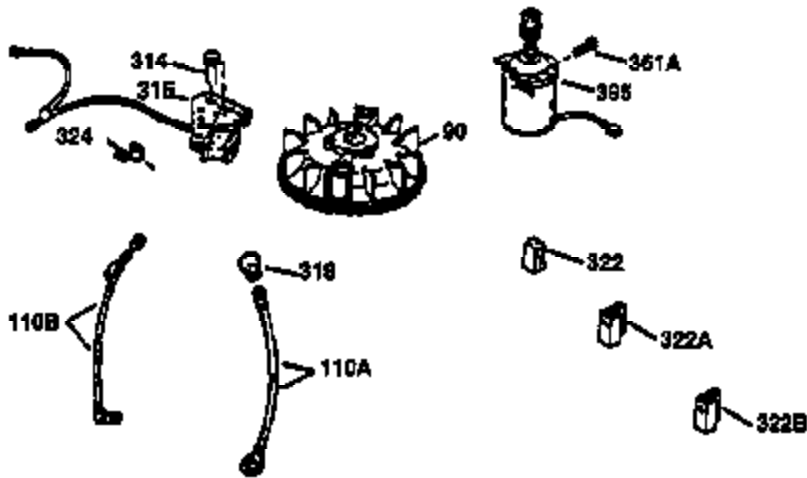

Ref #	Part Number	Qty	Description
19	36281	1	Extension Spring
69	35261	1	Mounting Flange Gasket
70	35651E	1	Mounting Flange (Incl.72 thru 83,306)
90	611112	1	Flywheel
182	6201	2	Screw, 1/4-28 x 7/8"
185	36544	1	Intake Pipe
186	34337	1	Governor Link
200	33131A	1	Control Bracket (Incl. 202 thru 206)
209	30200	2	Screw, 10-24 x 9/16"
223	650451	2	Screw, 1/4-20 x 1"
238	650806	2	Screw, 10-32 x 5/8"
245	37116	1	Air Cleaner Filter
245A	37117	1	Air Cleaner Filter
250	37118	1	Air Cleaner Cover
275	36473	1	Muffler (Incl. 277)
277	650988	2	Screw, 1/4-20 x 2-5/16"
416	36085	1	Spark Arrestor Kit (Incl. 417)(Optional)
417	650760	1	Screw, 8-32 x 3/8" (Optional)