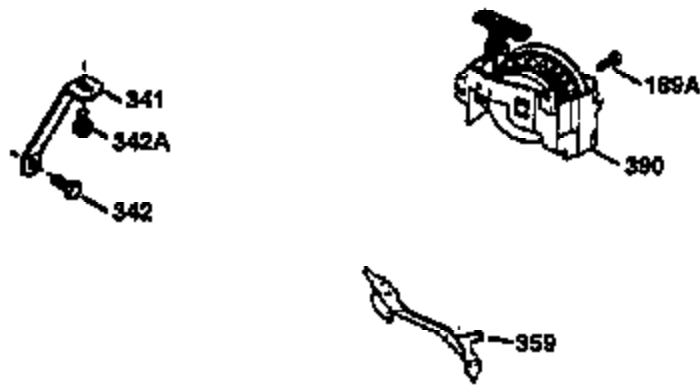

ILLUSTRATION SHOWS TYPICAL PARTS ONLY, ORDER BY PART NUMBER. PARTS NOT LISTED ARE SUPPLIED BY OEM.

Ref #	Part Number	Qty	Description
189A	650765	1	Screw, 10-32 x 1/2"
238	650806	2	Screw, 10-32 x 5/8"
239	34338	1	* Air Cleaner Gasket
245	36745	1	Air Cleaner Filter
250	36744	1	Air Cleaner Cover
260	36756	1	Blower Housing
263A	36758	1	Starter Grill
287	650926	2	Screw, 8-32 x 21/64"
298	28763	3	Screw, 10-32 x 35/64"
300	36757	1	Fuel Tank (Incl. 292 & 301)
301	36246	1	Fuel Cap
359	36773	1	Starter Guard
390	590732	1	Rewind Starter (NOTE: This engine could have been built with 590738 starter. Refer to the design of the rope pulley strength ribs for part identification. Individual starter parts do not interchange. Refer to service bulletin 116).